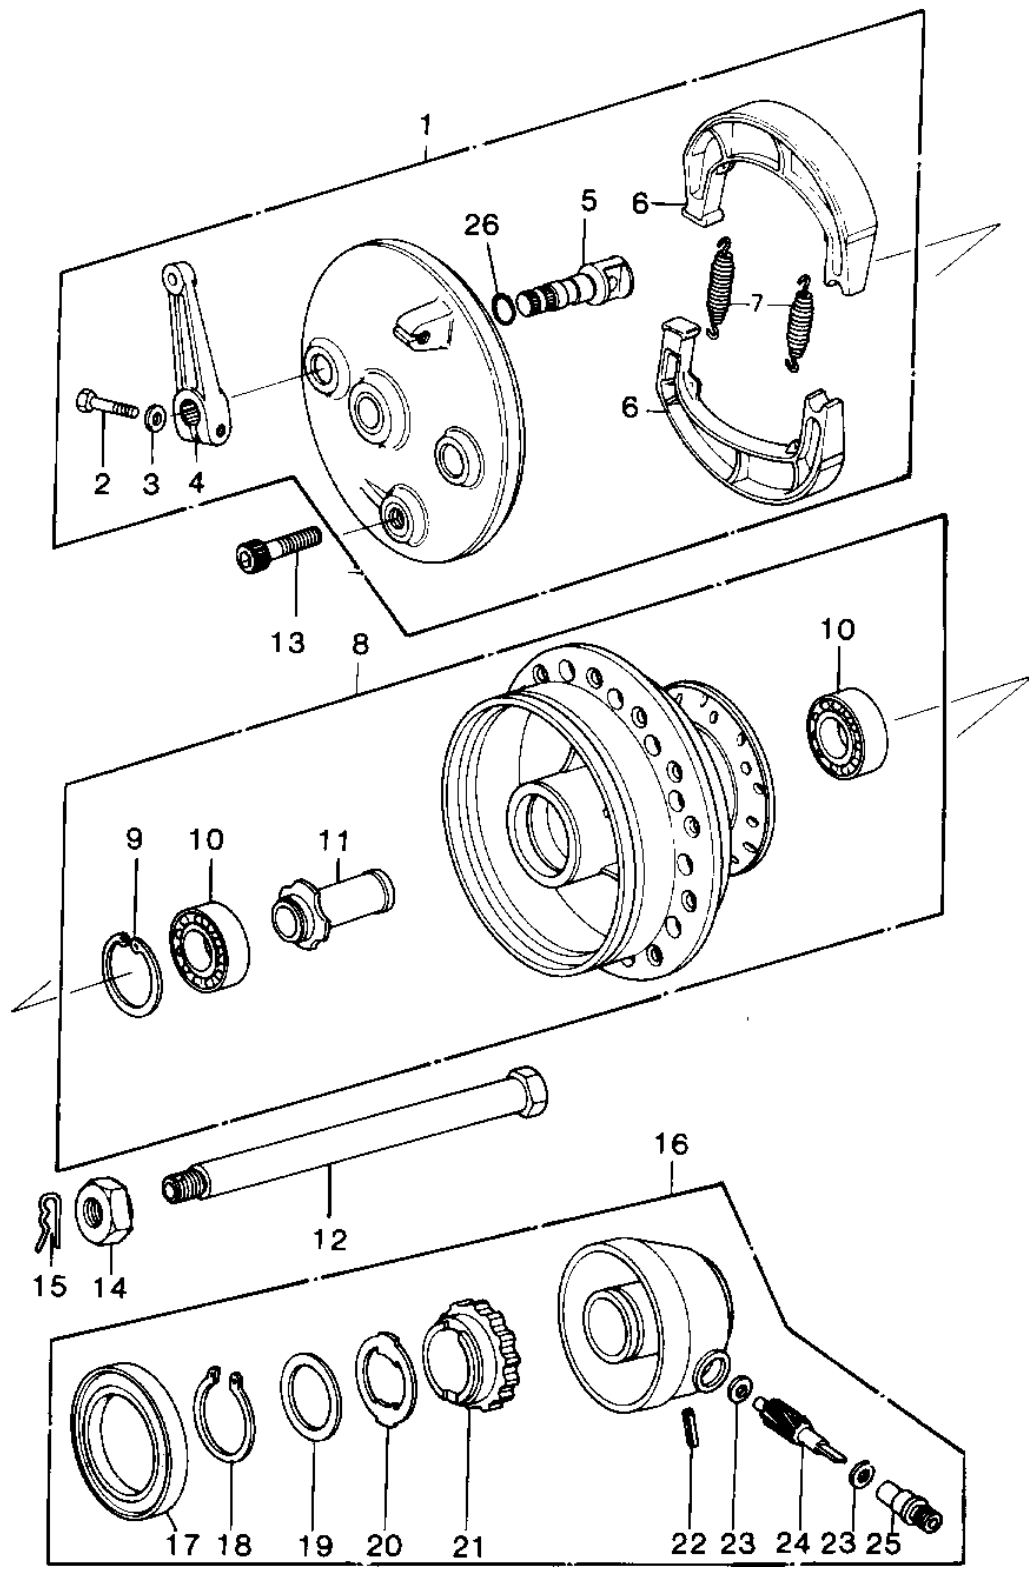

1979 KDX400 PARTS DIAGRAM

FRONT HUB/BRAKE

10

1979 KDX400 PARTS LIST

FRONT HUB/BRAKE

ITEM NAME	PART NUMBER	QUANTITY
PANEL-ASY,FR BRK (Ref # 1)	41035-1002	1
BOLT-UPSET (Ref # 2)	112G0622	1
WASHER PLAIN 6MM (Ref # 3)	410B0600	1
LEVER,FRONT BRAKE CAM (Ref # 4)	41053-1003	1
CAM SHAFT,BRAKE (Ref # 5)	41050-1002	1
SHOE-BRAKE (Ref # 6)	41048-1068	2
SPRING-BRAKE SHOE (Ref # 7)	42020-004	2
DRUM-ASSY,FR BRK (Ref # 8)	41034-4001	1
CIRCLIP,42MM (Ref # 9)	92033-1041	1
BEARING,FRONT DRUM (Ref # 10)	92045-033	2
COLLAR,FRONT BRAKE (Ref # 11)	92027-1034	1
AXLE,FRONT (Ref # 12)	41068-4001	1
BOLT,SOCKET,10X40 (Ref # 13)	92001-4002	1
NUT,14MM (Ref # 14)	42045-020	1
PIN,COTTER (Ref # 15)	550D3230	1
GEAR BOX ASSY (Ref # 16)	41078-011	1
OIL SEAL,#50659 (Ref # 17)	654A506509	1
CIRCLIP 24MM (Ref # 18)	480J2400	1
WASHER,THRUST (Ref # 19)	41065-005	1
RECEIVER,SPEEDOMETER (Ref # 20)	41064-015	1
GEAR,SPEEDOMETER (Ref # 21)	41059-027	1
PIN,SPRING (Ref # 22)	41082-001	1
WASHER THRST SPD PINI (Ref # 23)	41063-001	2
PINION,SPEEDOMETER (Ref # 24)	41060-015	1
BUSH,SPEEDMETER CABLE (Ref # 25)	41062-005	1
"O" RING,15MM (Ref # 26)	670B2015	1