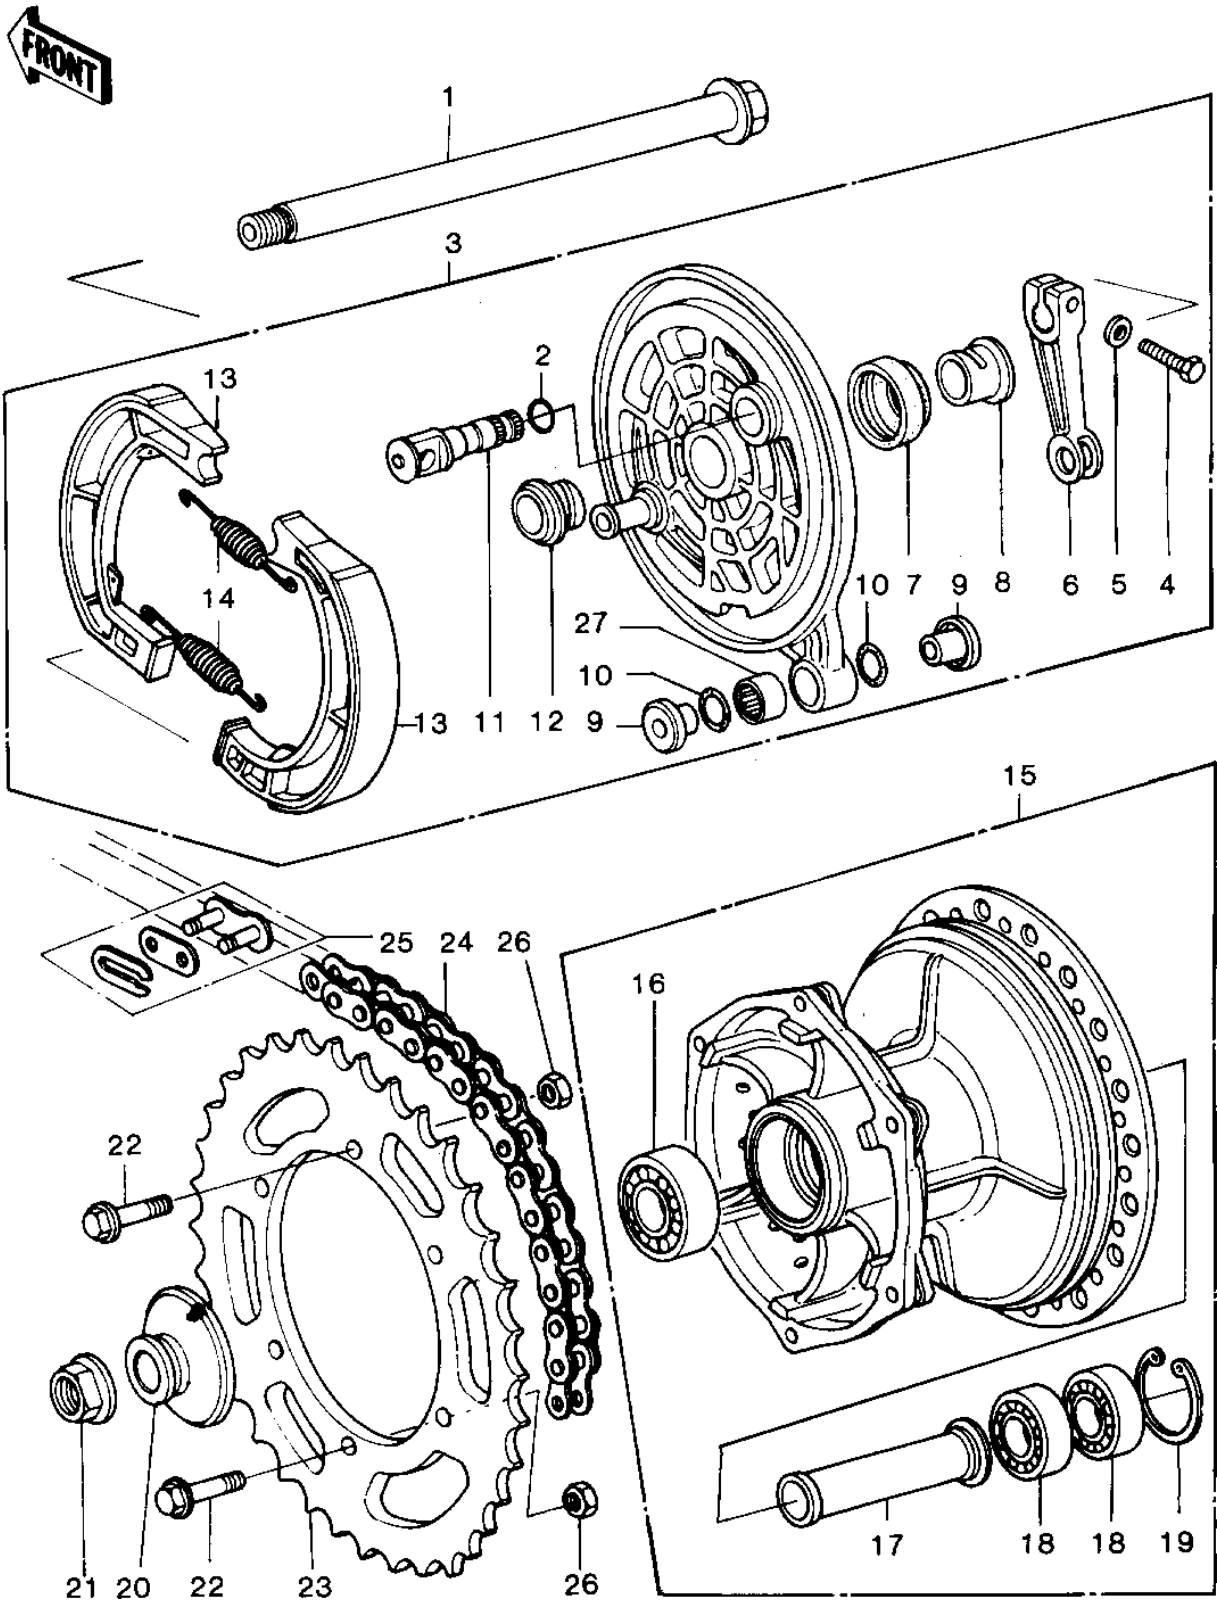

1979 KDX400 PARTS DIAGRAM

REAR HUB/BRAKE/CHAIN

1979 KDX400 PARTS LIST

REAR HUB/BRAKE/CHAIN

ITEM NAME	PART NUMBER	QUANTITY
AXLE,REAR (Ref # 1)	41068-4002	1
"O" RING,15MM (Ref # 2)	670B2015	1
PANEL-ASY,RR BRK (Ref # 3)	41035-4001	1
BOLT-UPSET (Ref # 4)	112G0622	1
WASHER PLAIN 6MM (Ref # 5)	410B0600	1
LEVER,REAR BRAKE CAM (Ref # 6)	41053-1004	1
OIL SEAL (Ref # 7)	92093-1004	1
SLEEVE,REAR PANEL,R.H (Ref # 8)	42036-1035	1
COLLAR (Ref # 9)	92027-1040	2
"O" RING,11M/M (Ref # 10)	670C2011	2
CAM SHAFT,BRAKE (Ref # 11)	41050-1002	1
SLEEVE,REAR BRAKE (Ref # 12)	42036-1009	1
SHOE,BRAKE (Ref # 13)	42019-011	2
SPRING-BRAKE SHOE (Ref # 14)	42020-004	2
DRUM-ASSY,RR BRK (Ref # 15)	41034-4002	1
BEARING,BALL,6204UUC3 (Ref # 16)	601B6204UU	1
COLLAR,REAR BRAKE DRM (Ref # 17)	92027-4004	1
BEARING-BALL,#6003UC3 (Ref # 18)	601B6003U	2
CIRCLIP,35MM (Ref # 19)	481J3500	1
COLLAR,REAR AXLE,L.H (Ref # 20)	92027-4005	1
NUT,16M/M (Ref # 21)	92015-1015	1
BOLT,HEX HEAD,8X36 (Ref # 22)	92001-1041	6
SPROCKET,REAR,48T (Ref # 23)	42041-4001	1
SPROCKET,REAR,46T (Ref # 23)	42041-4002	(1
REAR SPROCKET,50T STD (Ref # 23)	42041-1006	(1
DR CHAIN 520X110 (Ref # 24)	92057-1004	1
CHAIN JOINT 520 (Ref # 25)	92058-1002	1
NUT,LOCK,8MM (Ref # 26)	92015-1124	6
BEARING,NEEDLE (Ref # 27)	92046-1009	1