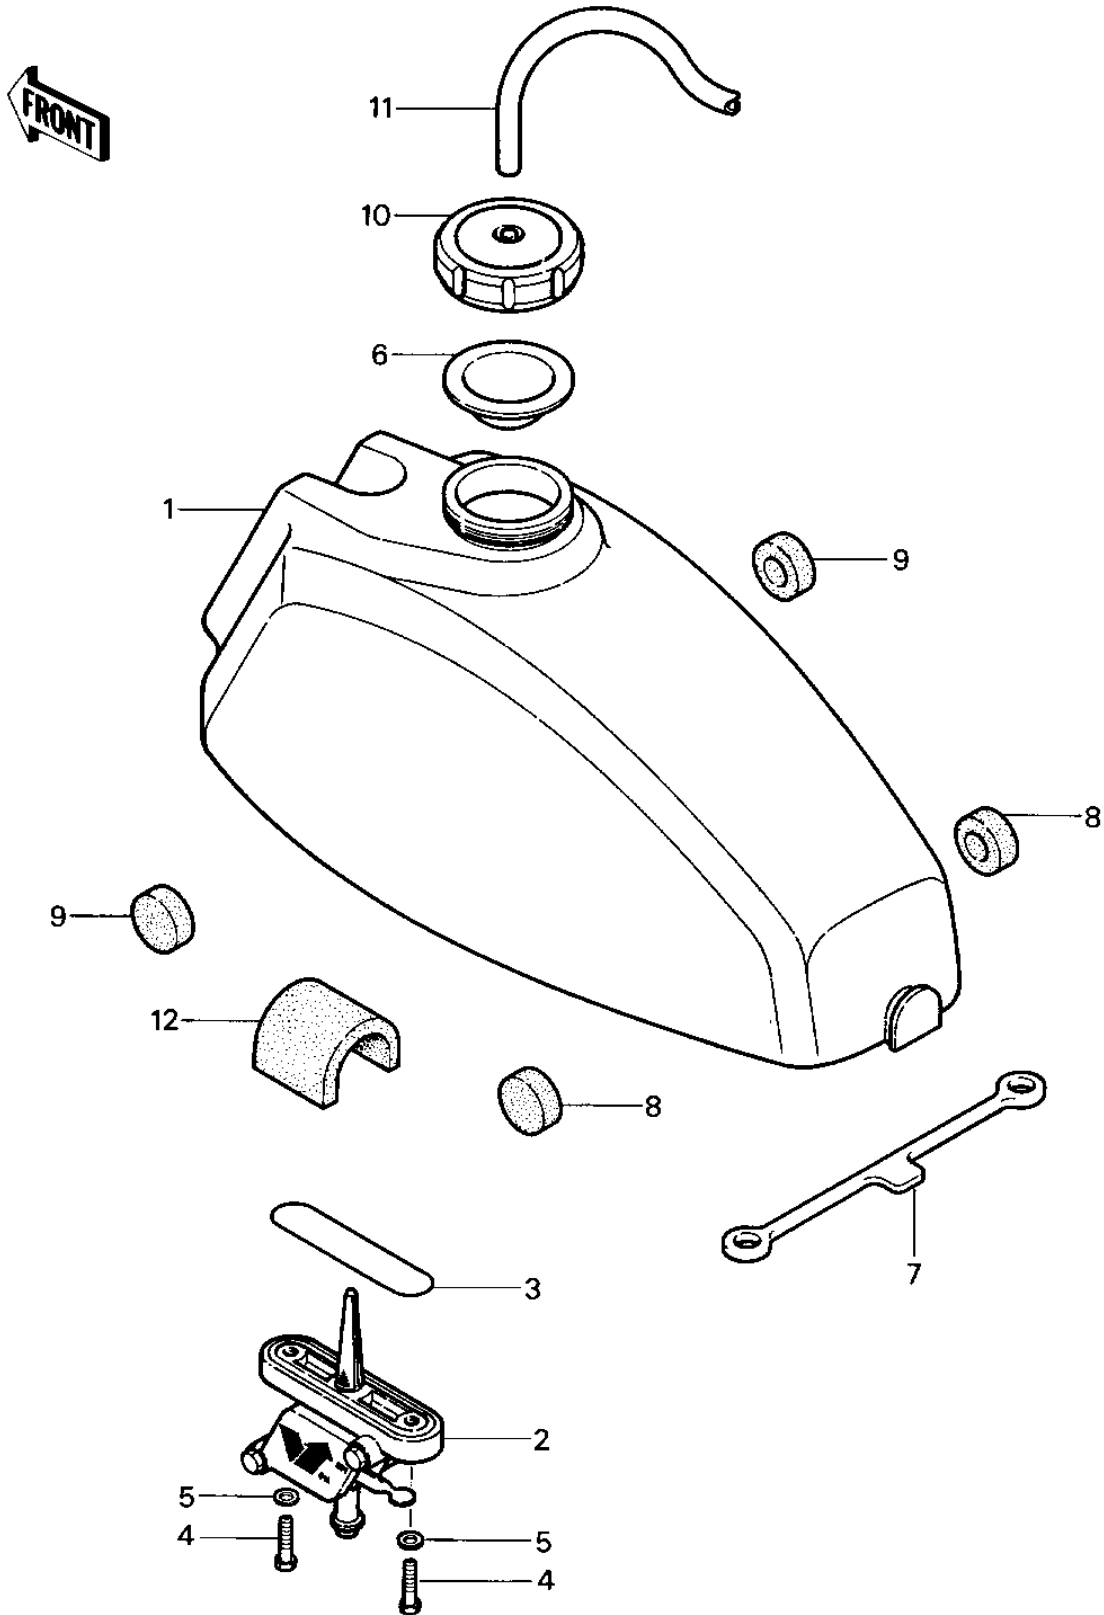

# 1979 KDX400 PARTS DIAGRAM

FUEL TANK

# 1979 KDX400 PARTS LIST

## FUEL TANK

ITEM NAME	PART NUMBER	QUANTITY
TANK-FUEL, GREEN (Ref # 1)	51001-4002-7F	1
COCK ASSY, FUEL (Ref # 2)	51023-4002	1
"O" RING (Ref # 3)	51039-003	1
BOLT, 6X20, FUEL TAP (Ref # 4)	92001-1091	2
WASHER-PLAIN (Ref # 5)	92022-183	2
GASKET, FUEL TANK CAP (Ref # 6)	11009-4001	1
BAND, FUEL TANK (Ref # 7)	92072-042	1
DAMPER (Ref # 8)	92075-4003	2
DAMPER, FUEL TANK FR (Ref # 9)	92075-4011	2
CAP-TANK, FUEL (Ref # 10)	51049-1060	1
TUBE, 5X7X500 (Ref # 11)	92059-4001	1
DAMPER, FUEL TANK (Ref # 12)	92075-4008	1