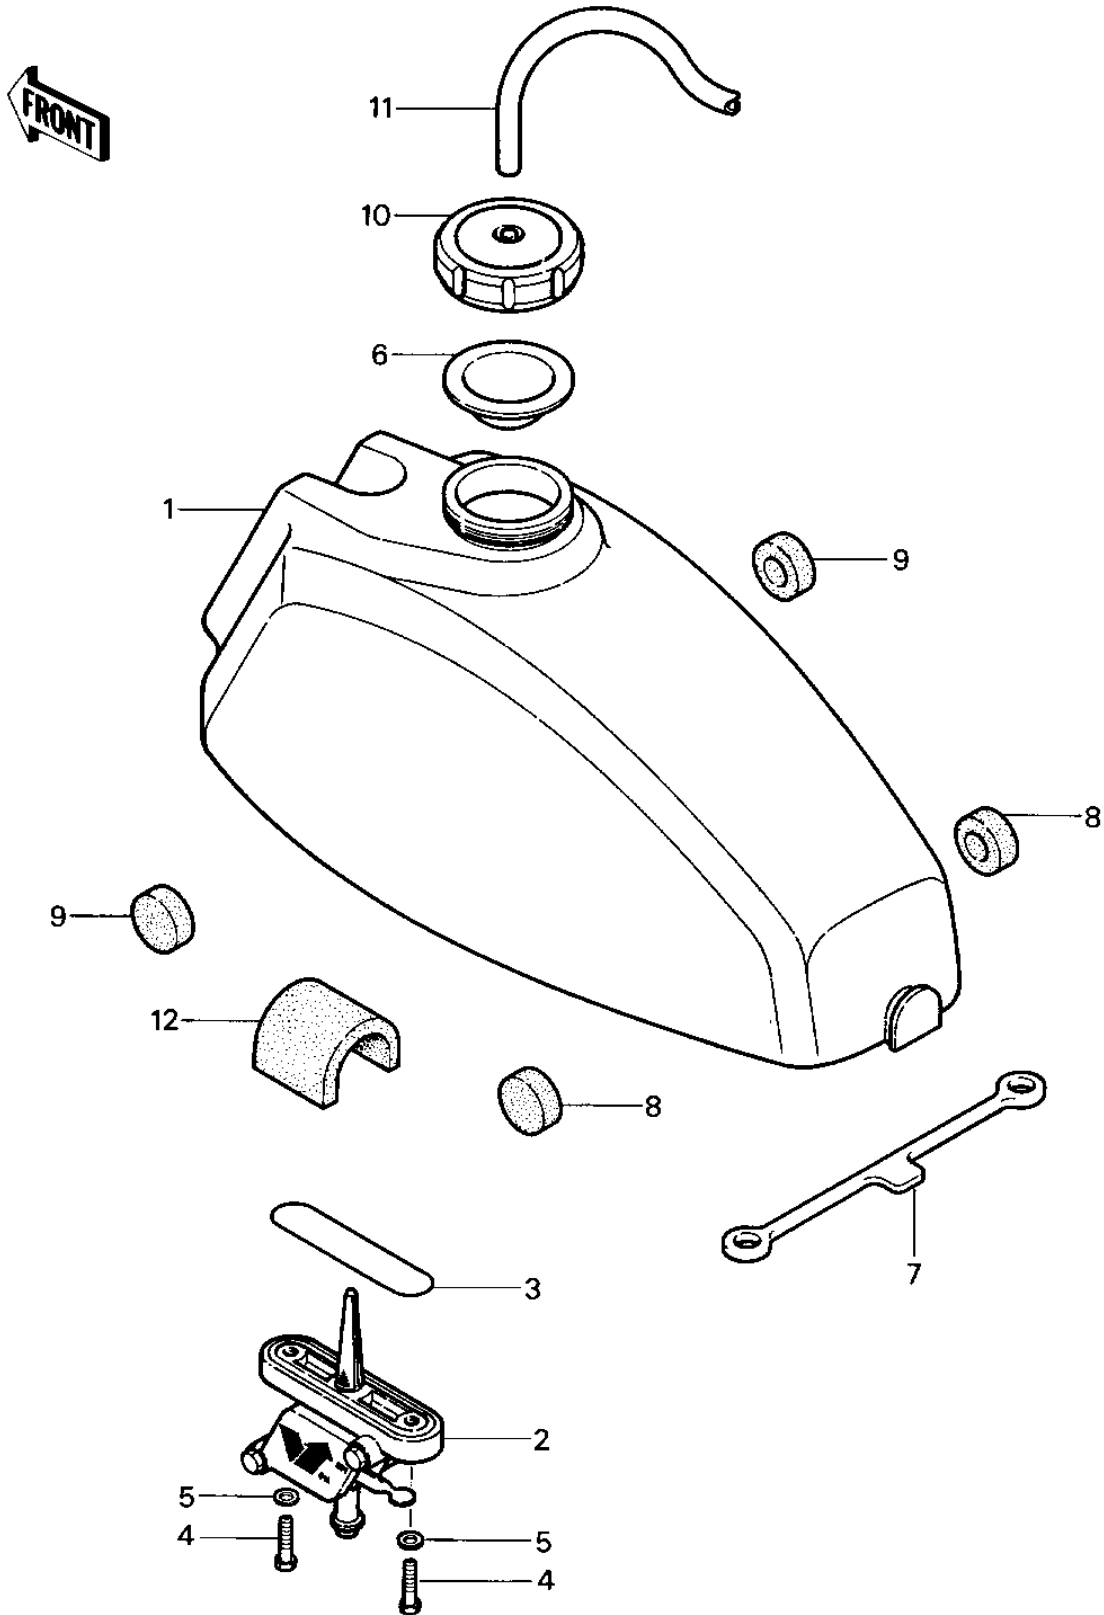

1980 KDX400 PARTS DIAGRAM

FUEL TANK

1980 KDX400 PARTS LIST

FUEL TANK

ITEM NAME	PART NUMBER	QUANTITY
TANK-FUEL, GREEN (Ref # 1)	51001-4002-7F	1
COCK ASSY, FUEL (Ref # 2)	51023-4002	1
"O" RING (Ref # 3)	51039-003	1
BOLT, 6X20, FUEL TAP (Ref # 4)	92001-1091	2
WASHER-PLAIN (Ref # 5)	92022-183	2
GASKET, FUEL TANK CAP (Ref # 6)	11009-4001	1
BAND, FUEL TANK (Ref # 7)	92072-042	1
DAMPER (Ref # 8)	92075-4003	2
DAMPER, FUEL TANK FR (Ref # 9)	92075-4011	2
CAP-TANK, FUEL (Ref # 10)	51049-1060	1
TUBE, 5X7X500 (Ref # 11)	92059-4001	1
DAMPER, FUEL TANK (Ref # 12)	92075-4008	1