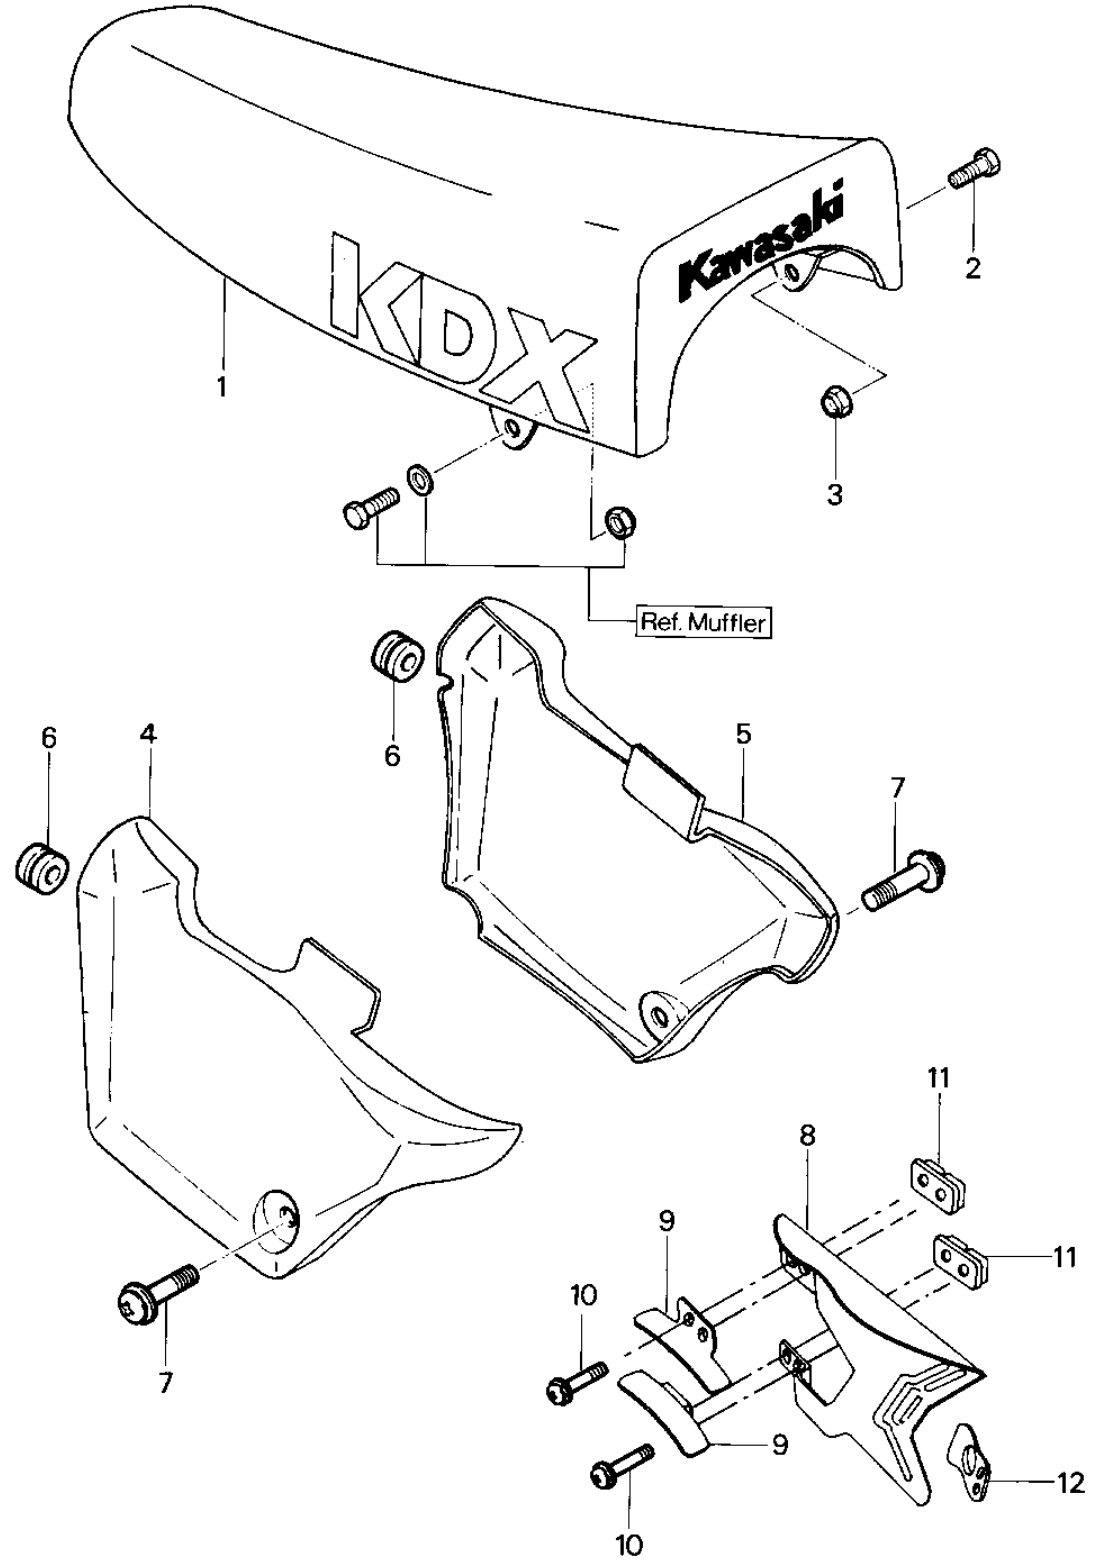

1979 KDX400 PARTS DIAGRAM

SEAT/SIDE COVERS/CHAIN COVER

1979 KDX400 PARTS LIST

SEAT/SIDE COVERS/CHAIN COVER

ITEM NAME	PART NUMBER	QUANTITY
SEAT-ASSY (Ref # 1)	53001-4002	1
BOLT,FLANGED,8X14 (Ref # 2)	130G0814	1
NUT,LOCK,8MM (Ref # 3)	92015-1124	1
SIDE COVER,LH (Ref # 4)	36001-4001-7F	1
SIDE COVER,RH (Ref # 5)	36001-4002-7F	1
DAMPER RUBBER (Ref # 6)	92075-1028	2
SCREW,6X10 (Ref # 7)	92009-1286	2
CHAIN GUARD (Ref # 8)	36014-4001	1
GUARD,WEAR STRIP (Ref # 9)	55020-4002	2
SCREW,6X20 (Ref # 10)	92009-1289	4
PLATE (Ref # 11)	13169-4004	2
BRACKET (Ref # 12)	11034-4005	1