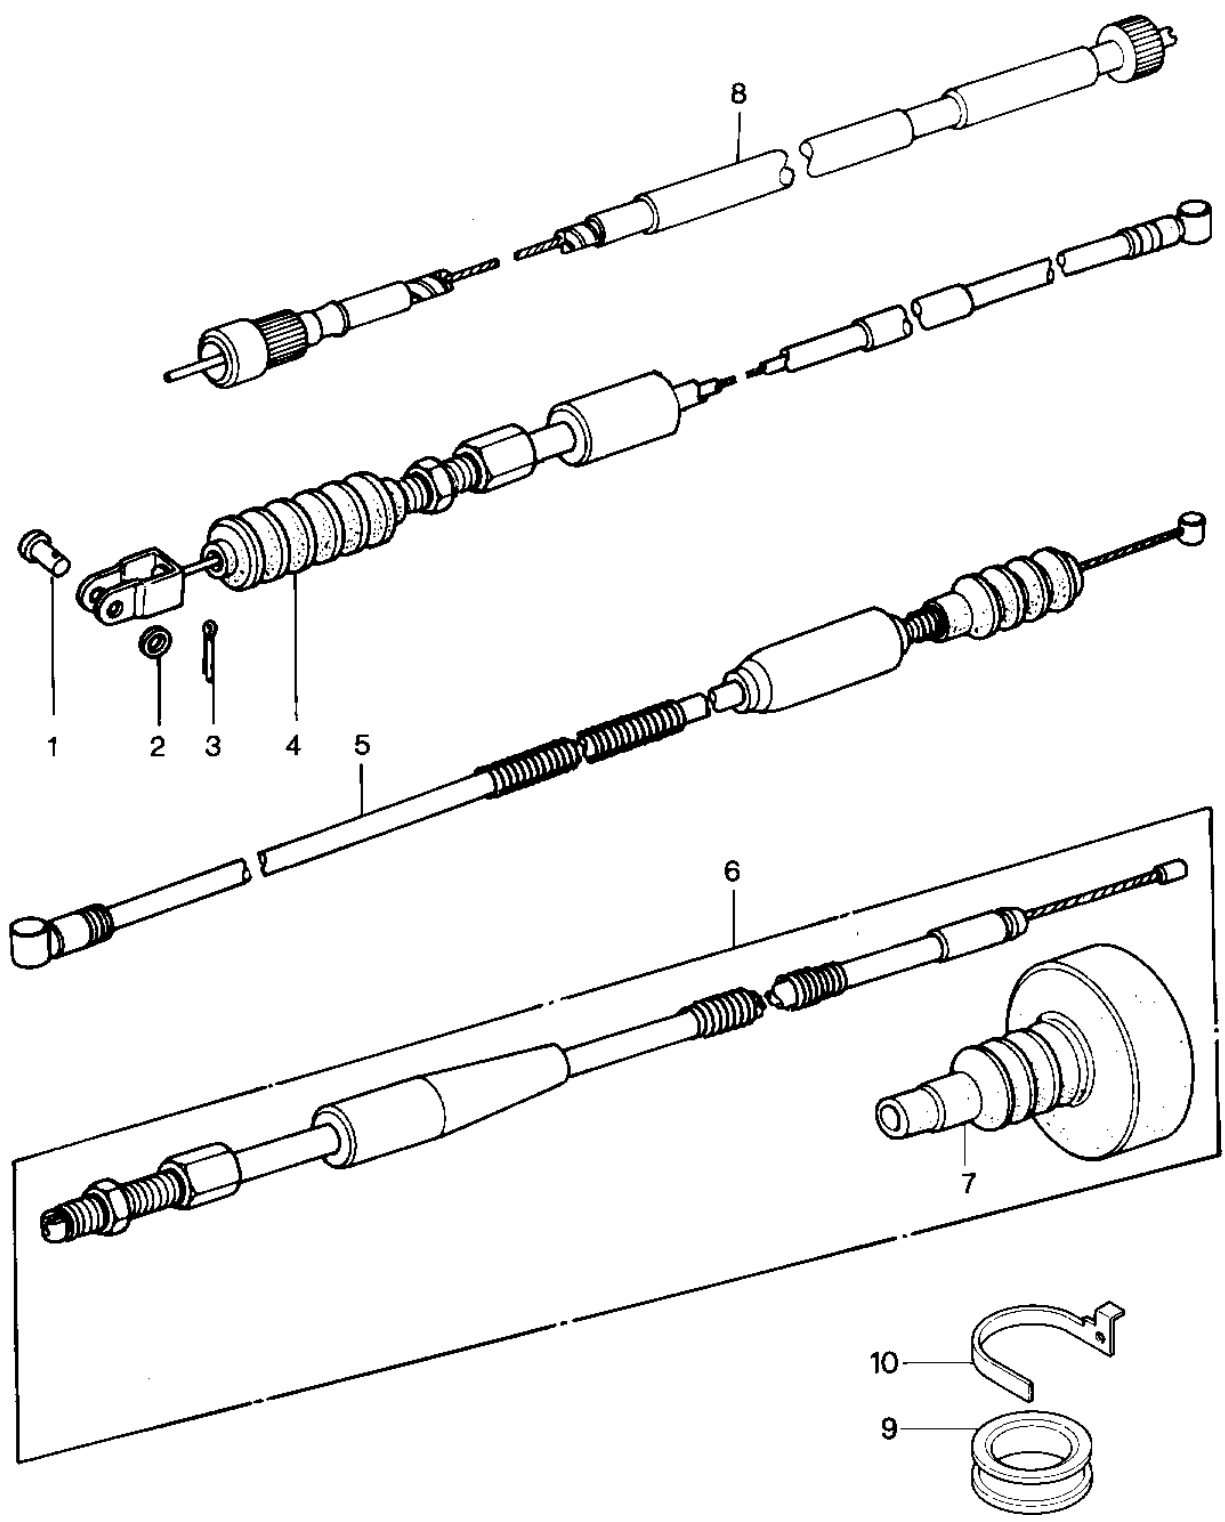

# 1979 KDX400 PARTS DIAGRAM

## CABLES

# 1979 KDX400 PARTS LIST

## CABLES

ITEM NAME	PART NUMBER	QUANTITY
PIN-BRAKE ROD FITTING (Ref # 1)	92043-064	1
WASHER PLAIN 6MM (Ref # 2)	410B0600	1
PIN COTTER 2.0X15 (Ref # 3)	550D2015	1
CABLE,BRAKE (Ref # 4)	54005-4002	1
CABLE,CLUTCH (Ref # 5)	54011-4001	1
CABLE,THROTTLE (Ref # 6)	54012-1045	1
BOOT,THROTTLE CABLE (Ref # 7)	49006-1016	1
CABLE,SPEEDOMETER (Ref # 8)	54001-4001	1
CABLE GUIDE,HEAD LAMP (Ref # 9)	13070-4001	1
CLAMP, CABLE GUIDE (Ref # 10)	92037-4002	1