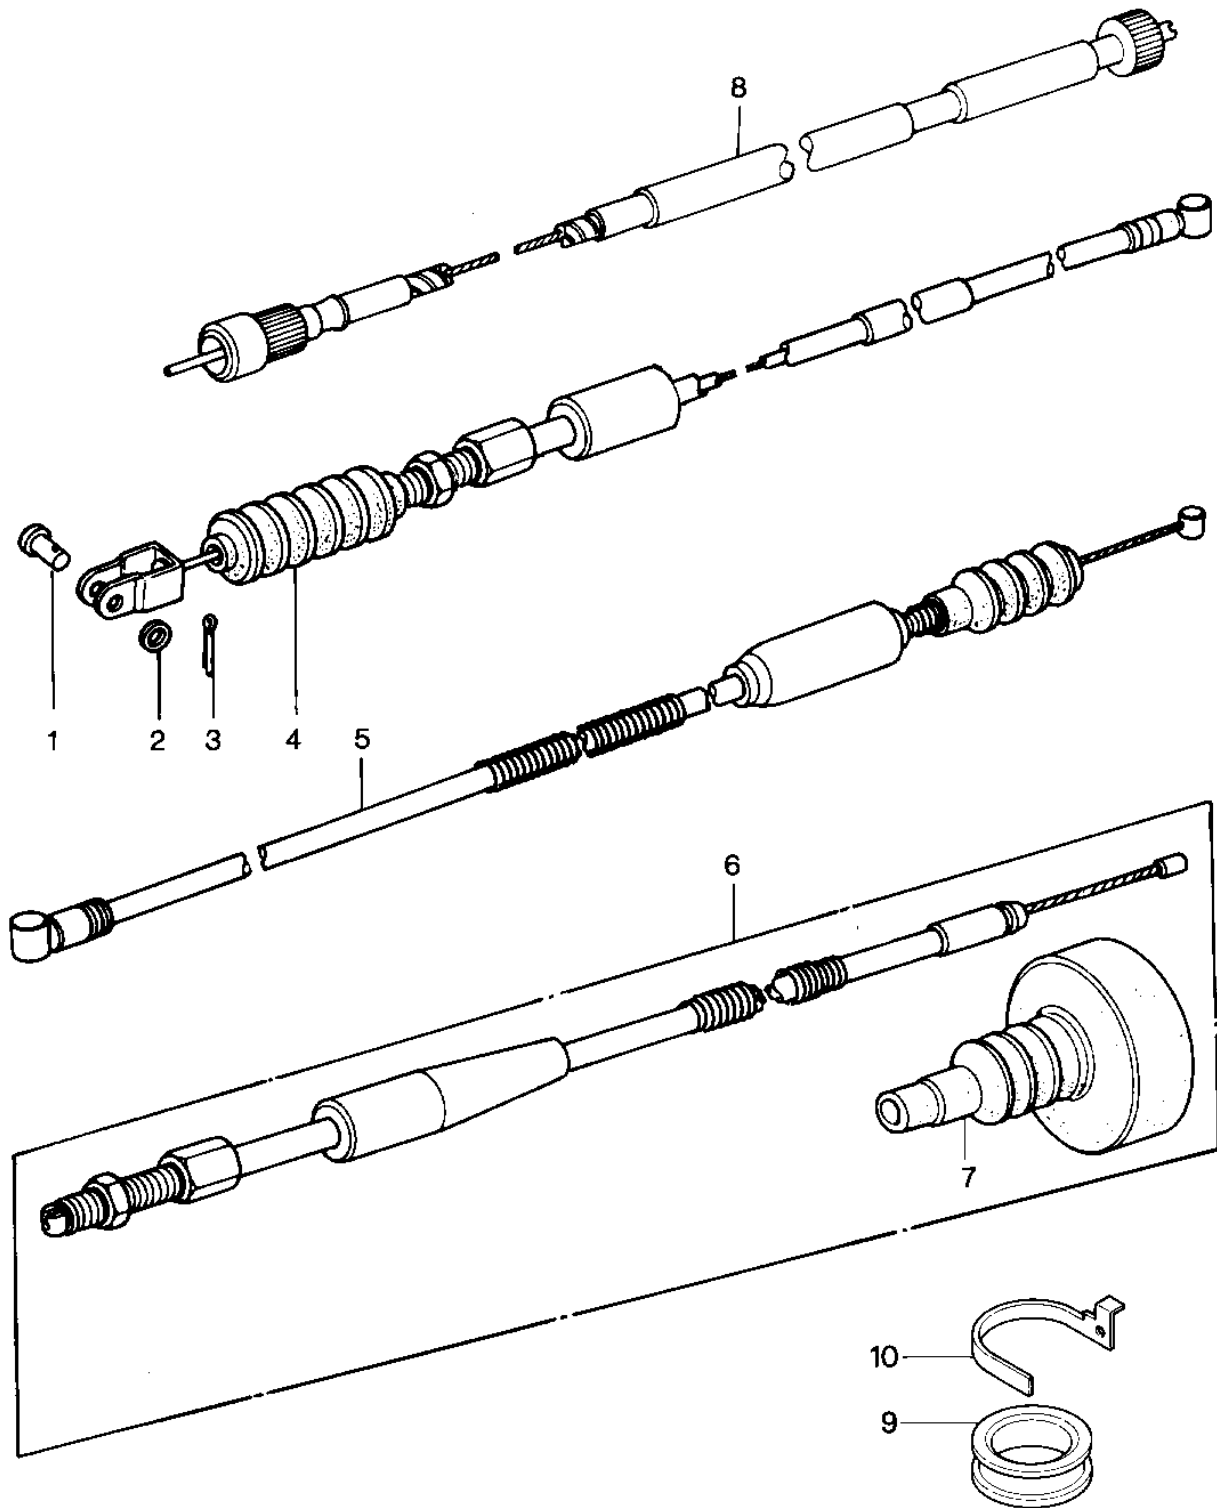

1980 KDX400 PARTS DIAGRAM

CABLES

1980 KDX400 PARTS LIST

CABLES

ITEM NAME	PART NUMBER	QUANTITY
PIN-BRAKE ROD FITTING (Ref # 1)	92043-064	1
WASHER PLAIN 6MM (Ref # 2)	410B0600	1
PIN COTTER 2.0X15 (Ref # 3)	550D2015	1
CABLE,BRAKE (Ref # 4)	54005-4002	1
CABLE,CLUTCH (Ref # 5)	54011-4001	1
CABLE,THROTTLE (Ref # 6)	54012-1045	1
BOOT,THROTTLE CABLE (Ref # 7)	49006-1016	1
CABLE,SPEEDOMETER (Ref # 8)	54001-4001	1
CABLE GUIDE,HEAD LAMP (Ref # 9)	13070-4001	1
CLAMP, CABLE GUIDE (Ref # 10)	92037-4002	1