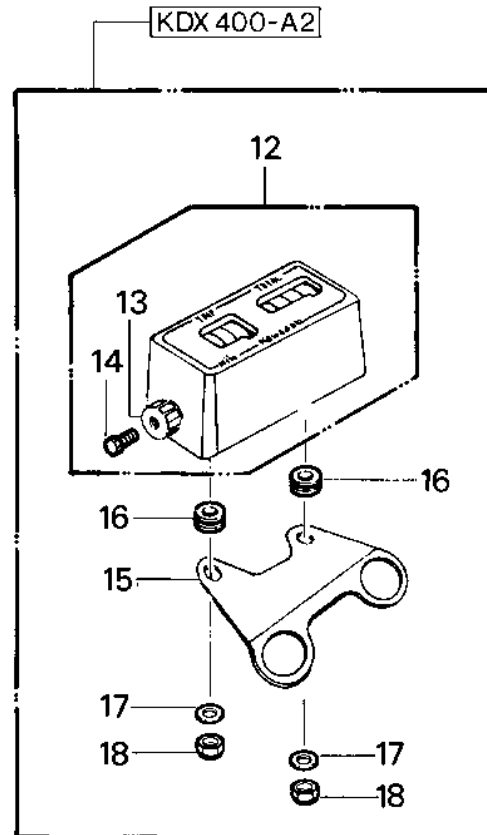

# 1979 KDX400 PARTS DIAGRAM

METER

# 1979 KDX400 PARTS LIST

## METER

ITEM NAME	PART NUMBER	QUANTITY
SPEEDOMETER,MPH (Ref # 1)	25005-1034	1
BRACKET,METER (Ref # 2)	11034-4010	1
WASHER SPRING 6MM (Ref # 3)	461F0600	2
NUT 6MM (Ref # 4)	311B0600	2
WASHER,6M/M,METER (Ref # 5)	92022-1039	2
DAMPER,METER (Ref # 6)	92075-1102	1
COVER,METER (Ref # 7)	14025-1075	1
BOLT,HEX HEAD,6X14 (Ref # 8)	92003-204	2
DAMPER RUBBER,MET FIT (Ref # 9)	25019-023	2
WASHER PLAIN 5MM (Ref # 10)	411B0500	2
NUT,5MM (Ref # 11)	311B0500	2