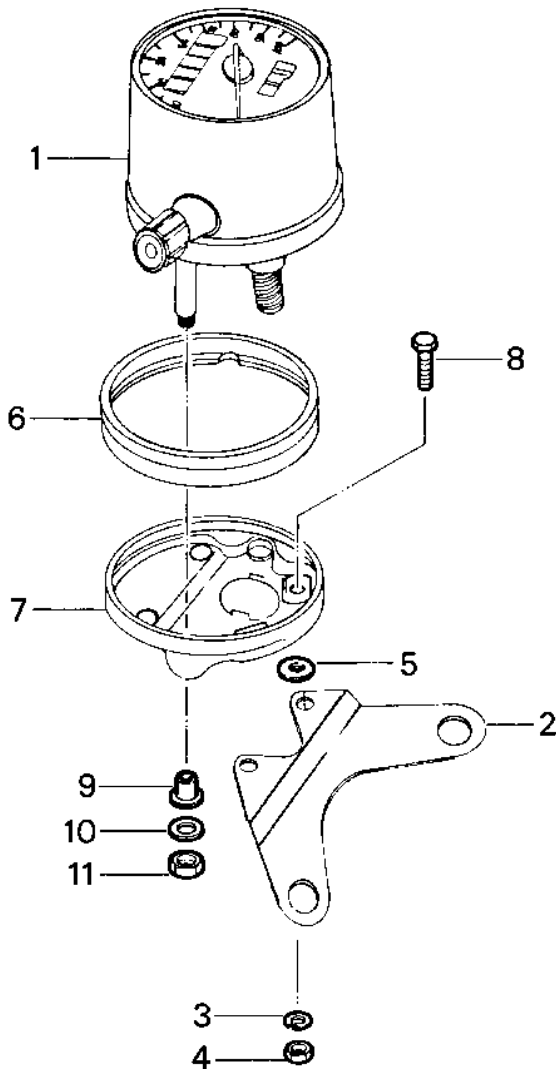

# 1979 KDX400 PARTS DIAGRAM

METER

# 1979 KDX400 PARTS LIST

## METER

ITEM NAME	PART NUMBER	QUANTITY
SPEEDOMETER,MPH (Ref # 1)	25005-1034	1
BRACKET,METER (Ref # 2)	11034-4010	1
WASHER SPRING 6MM (Ref # 3)	461F0600	2
NUT 6MM (Ref # 4)	311B0600	2
WASHER,6M/M,METER (Ref # 5)	92022-1039	2
DAMPER,METER (Ref # 6)	92075-1102	1
COVER,METER (Ref # 7)	14025-1075	1
BOLT,HEX HEAD,6X14 (Ref # 8)	92003-204	2
DAMPER RUBBER,MET FIT (Ref # 9)	25019-023	2
WASHER PLAIN 5MM (Ref # 10)	411B0500	2
NUT,5MM (Ref # 11)	311B0500	2