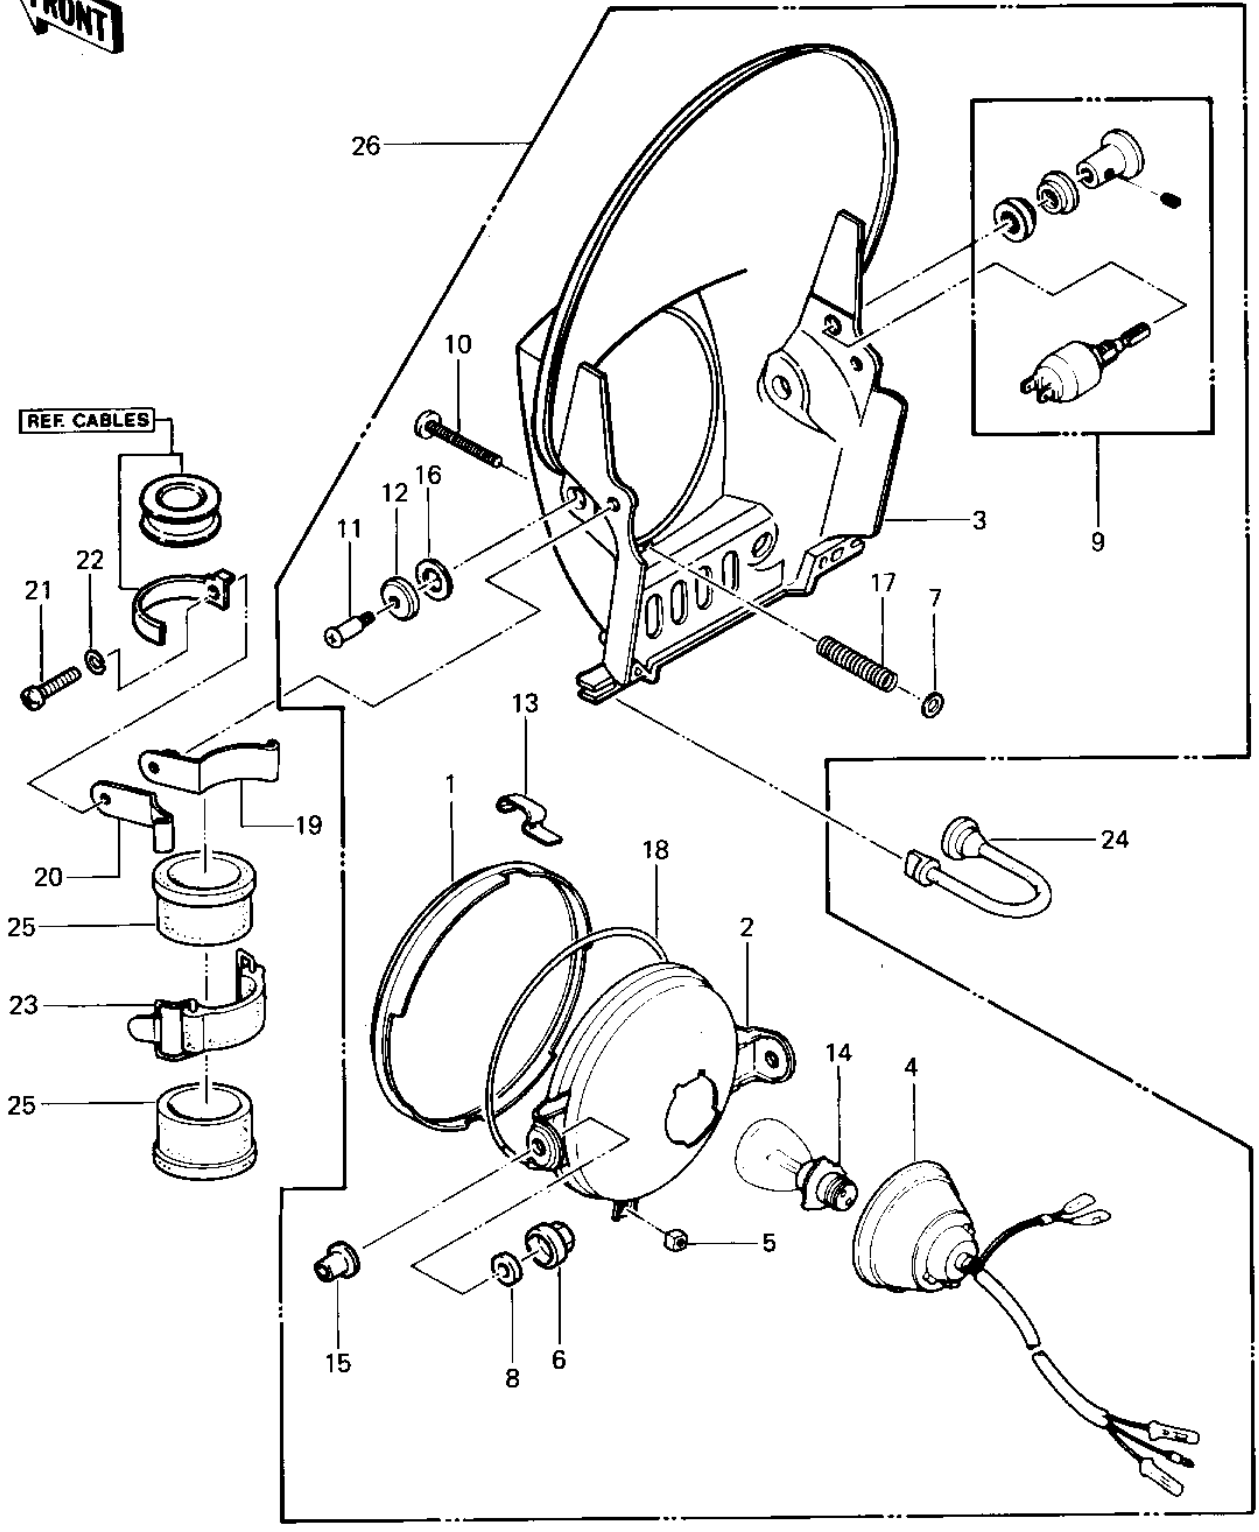

# 1979 KDX400 PARTS DIAGRAM

## HEADLIGHT

# 1979 KDX400 PARTS LIST

## HEADLIGHT

ITEM NAME	PART NUMBER	QUANTITY
COVER,HEAD LAMP (Ref # 1)	14025-4002	1
LAMP,HEAD (Ref # 2)	23004-4001	1
BODY-COMP-HEAD LAMP,L (Ref # 3)	23005-5002-7F	1
SOCKET,HEAD LAMP (Ref # 4)	23008-4001	1
NUT,4MM (Ref # 5)	23020-018	1
NUT,HEAD LAMP RIM FIT (Ref # 6)	23020-023	2
WASHER (Ref # 7)	23021-004	1
WASHER-PLAIN,5MM (Ref # 8)	23021-012	2
SWITCH,HEAD LAMP (Ref # 9)	27004-4001	1
SCREW,ADJUSTING,4X43 (Ref # 10)	92009-4002	1
SCREW,HEAD LAMP (Ref # 11)	92009-4003	2
WASHER,HEAD LAMP (Ref # 12)	92022-4005	2
CLAMP,HEAD LAMP (Ref # 13)	92037-4001	3
BULB,6V 35/25W (Ref # 14)	92069-4001	1
DAMPER,HEAD LAMP (Ref # 15)	92075-4009	2
DAMPER,HEAD LAMP (Ref # 16)	92075-4010	2
SPRING,FOCUS ADJUSTNG (Ref # 17)	92081-4003	1
SEAL,HEAD LAMP (Ref # 18)	92093-4001	1
BRACKET (Ref # 19)	11034-4007	2
BRACKET (Ref # 20)	11034-4008	2
SCREW PAN HEAD 6X16 (Ref # 21)	220B0616	2
WASHER SPRING 6MM (Ref # 22)	461F0600	2
BAND,FUEL TANK (Ref # 23)	92072-076	2
BAND,HEAD LAMP (Ref # 24)	92072-077	2
DAMPER (Ref # 25)	92075-4005	4
HEAD LAMP ASSY (Ref # 26)	23001-4001	1