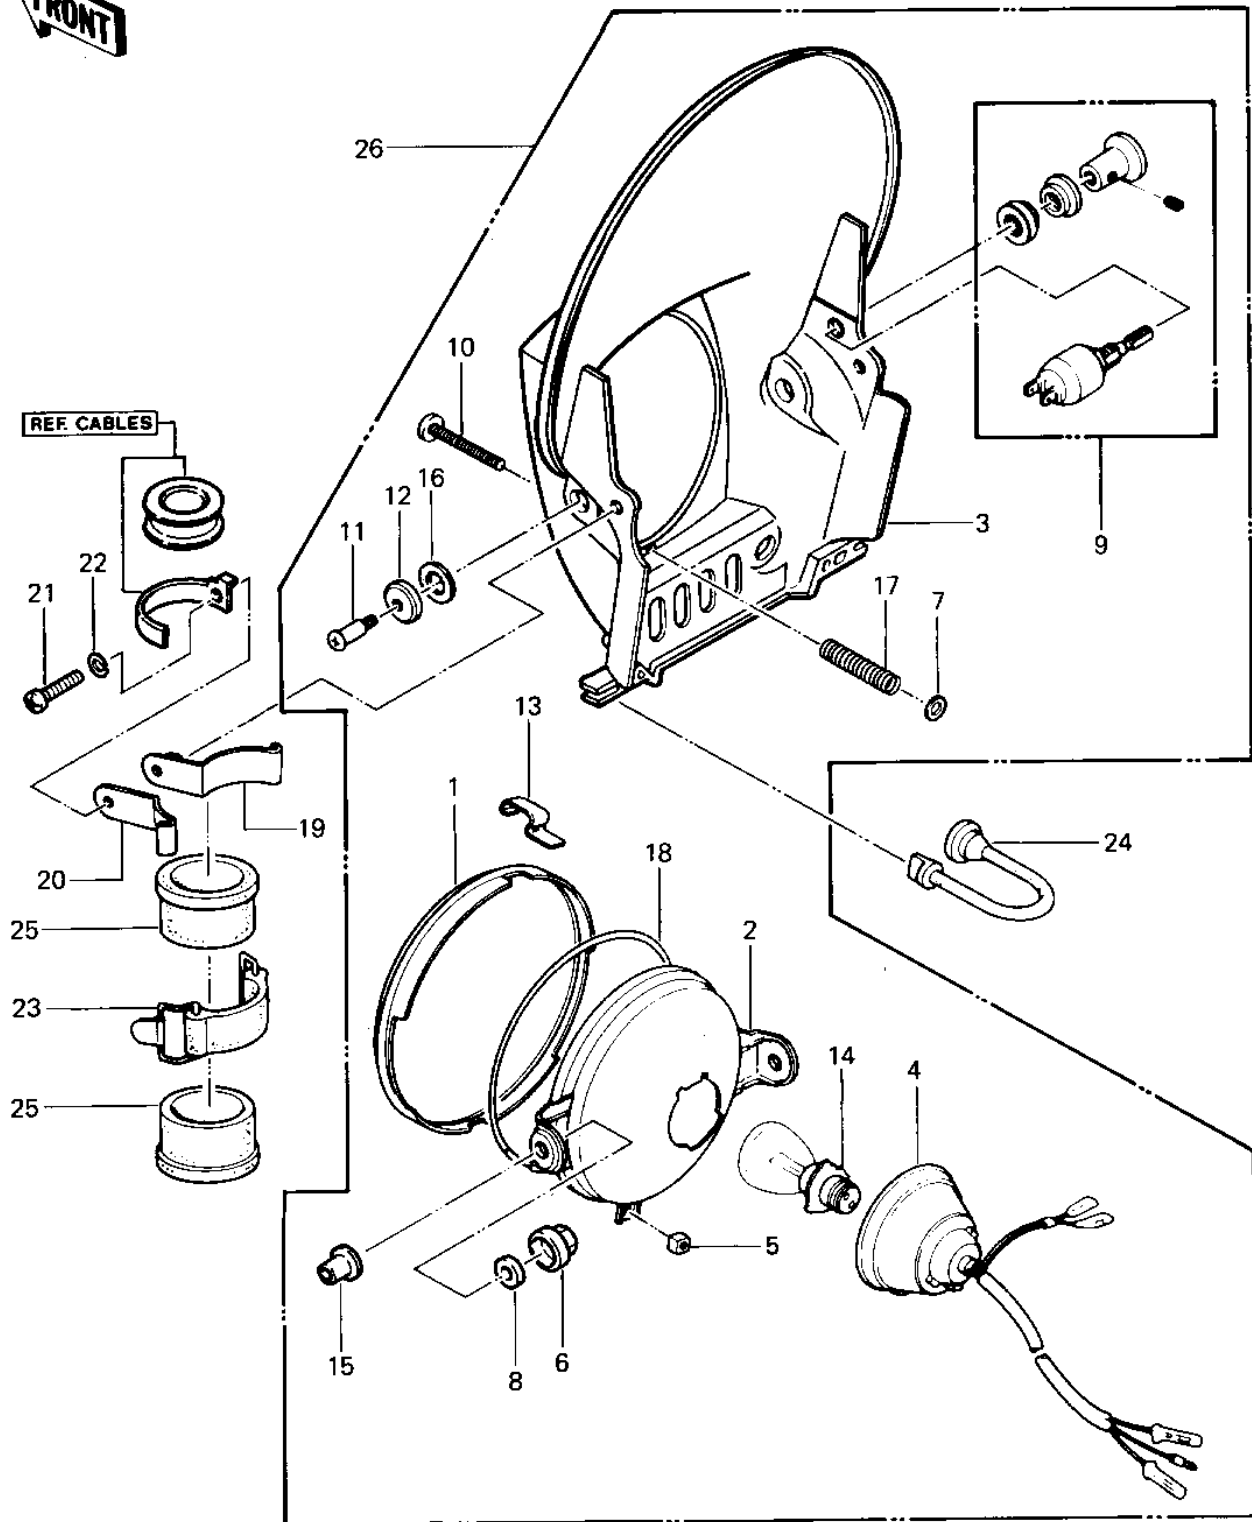

# 1980 KDX400 PARTS DIAGRAM

## HEADLIGHT

# 1980 KDX400 PARTS LIST

## HEADLIGHT

ITEM NAME	PART NUMBER	QUANTITY
COVER,HEAD LAMP (Ref # 1)	14025-4002	1
LAMP,HEAD (Ref # 2)	23004-4001	1
BODY-COMP-HEAD LAMP,L (Ref # 3)	23005-5002-7F	1
SOCKET,HEAD LAMP (Ref # 4)	23008-4001	1
NUT,4MM (Ref # 5)	23020-018	1
NUT,HEAD LAMP RIM FIT (Ref # 6)	23020-023	2
WASHER (Ref # 7)	23021-004	1
WASHER-PLAIN,5MM (Ref # 8)	23021-012	2
SWITCH,HEAD LAMP (Ref # 9)	27004-4001	1
SCREW,ADJUSTING,4X43 (Ref # 10)	92009-4002	1
SCREW,HEAD LAMP (Ref # 11)	92009-4003	2
WASHER,HEAD LAMP (Ref # 12)	92022-4005	2
CLAMP,HEAD LAMP (Ref # 13)	92037-4001	3
BULB,6V 35/25W (Ref # 14)	92069-4001	1
DAMPER,HEAD LAMP (Ref # 15)	92075-4009	2
DAMPER,HEAD LAMP (Ref # 16)	92075-4010	2
SPRING,FOCUS ADJUSTNG (Ref # 17)	92081-4003	1
SEAL,HEAD LAMP (Ref # 18)	92093-4001	1
BRACKET (Ref # 19)	11034-4007	2
BRACKET (Ref # 20)	11034-4008	2
SCREW PAN HEAD 6X16 (Ref # 21)	220B0616	2
WASHER SPRING 6MM (Ref # 22)	461F0600	2
BAND,FUEL TANK (Ref # 23)	92072-076	2
BAND,HEAD LAMP (Ref # 24)	92072-077	2
DAMPER (Ref # 25)	92075-4005	4
HEAD LAMP ASSY (Ref # 26)	23001-4001	1