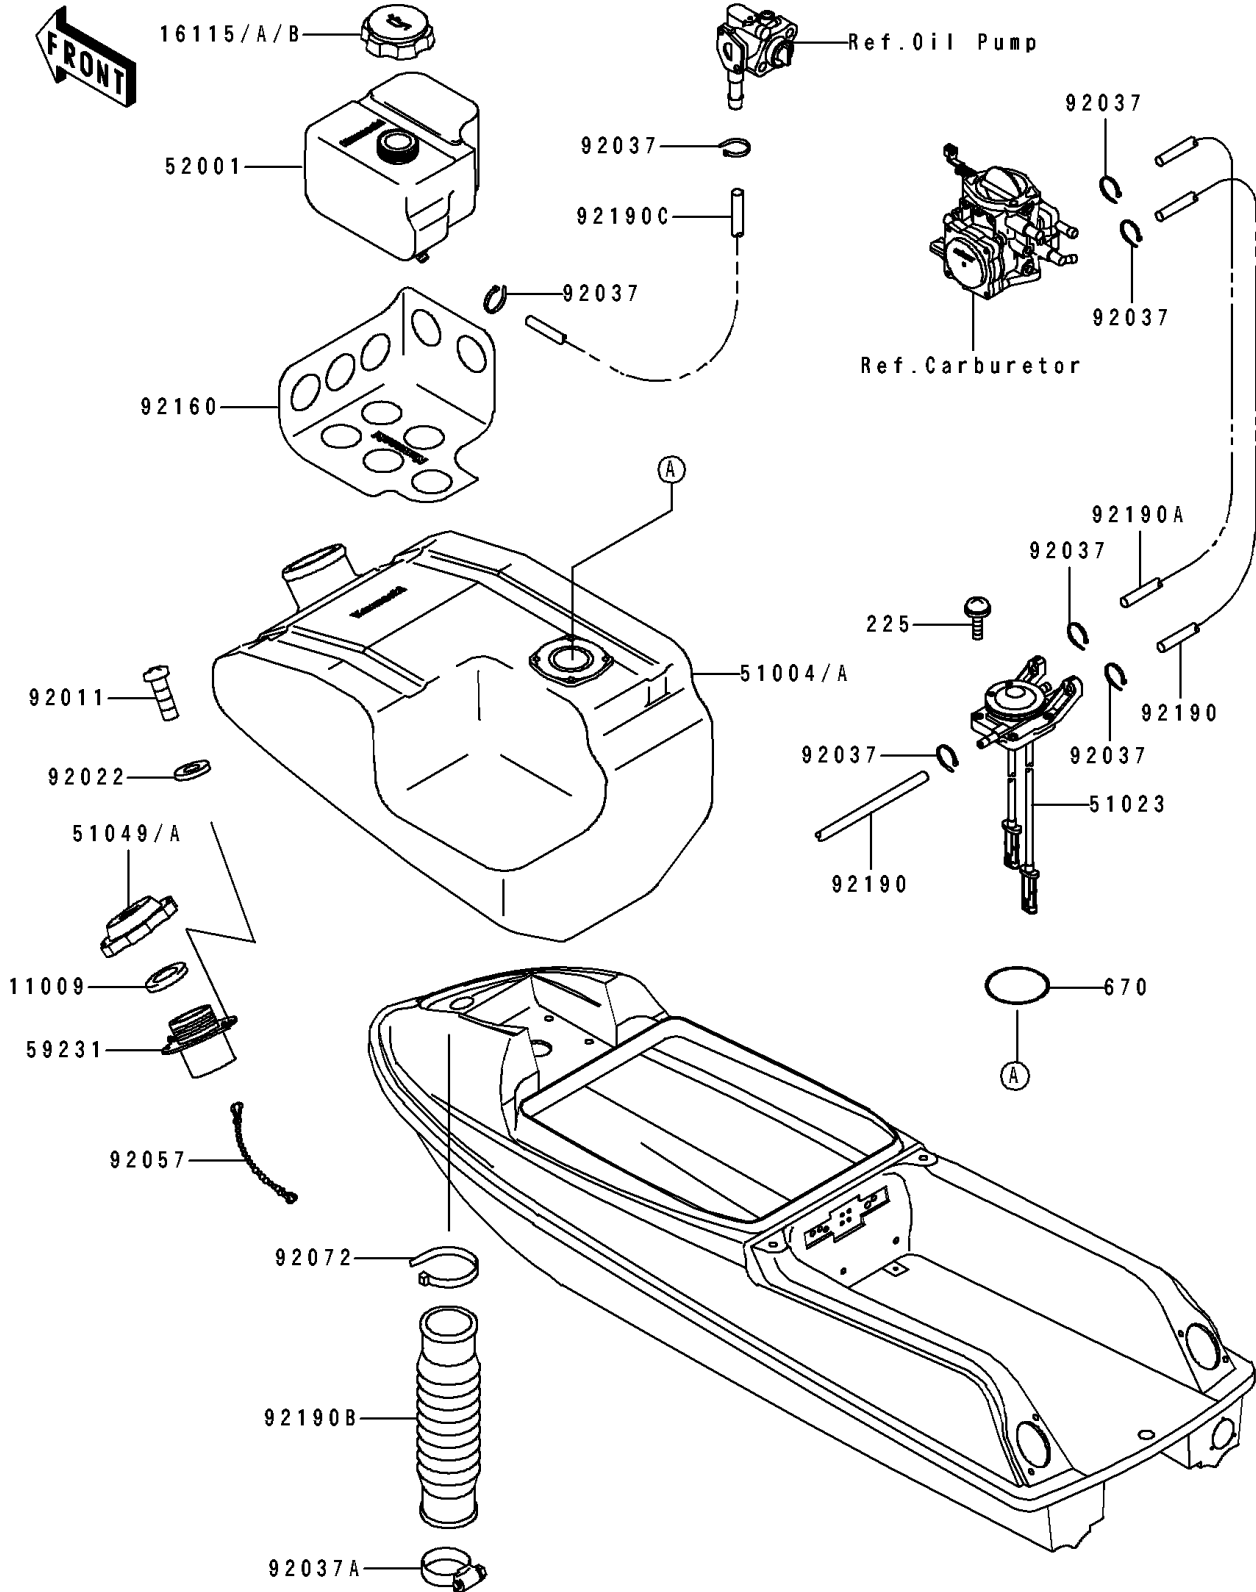

1993 750 SX PARTS DIAGRAM

Fuel Tank

F3173

1993 750 SX PARTS LIST

Fuel Tank

ITEM NAME	PART NUMBER	QUANTITY
GASKET,TANK CAP (Ref # 11009)	11009-3020	1
CAP-OIL FILLER (Ref # 16115A)	16115-3712	1
TANK-FUEL (Ref # 51004A)	51004-3719	1
TAP-ASSY,FUEL (Ref # 51023)	51023-3721	1
CAP-TANK,FUEL (Ref # 51049A)	51049-3719	1
TANK-OIL (Ref # 52001)	52001-3712	1
FILLER,FUEL TANK (Ref # 59231)	59231-3702	1
SCREW (Ref # 92011)	92011-562	4
WASHER (Ref # 92022)	92022-563	4
CLAMP (Ref # 92037)	92037-1173	7
CLAMP (Ref # 92037A)	92037-3009	1
CHAIN,COVER,L=100 (Ref # 92057)	92057-3704	1
BAND,L=292.1 (Ref # 92072)	92072-3509	1
DAMPER,OIL TANK (Ref # 92160)	92160-3771	1
TUBE,5.8X10.8X690 (Ref # 92190)	92190-3813	2
TUBE,"RETURN",7X12X740 (Ref # 92190A)	92190-3814	1
TUBE,FILLER-FUEL TANK (Ref # 92190B)	92190-3881	1
TUBE,OIL (Ref # 92190C)	92190-3887	1
SCREW-PAN-WSP-CROS,5X20 (Ref # 225)	225R0520	4
O RING,36MM (Ref # 670)	670B3036	1