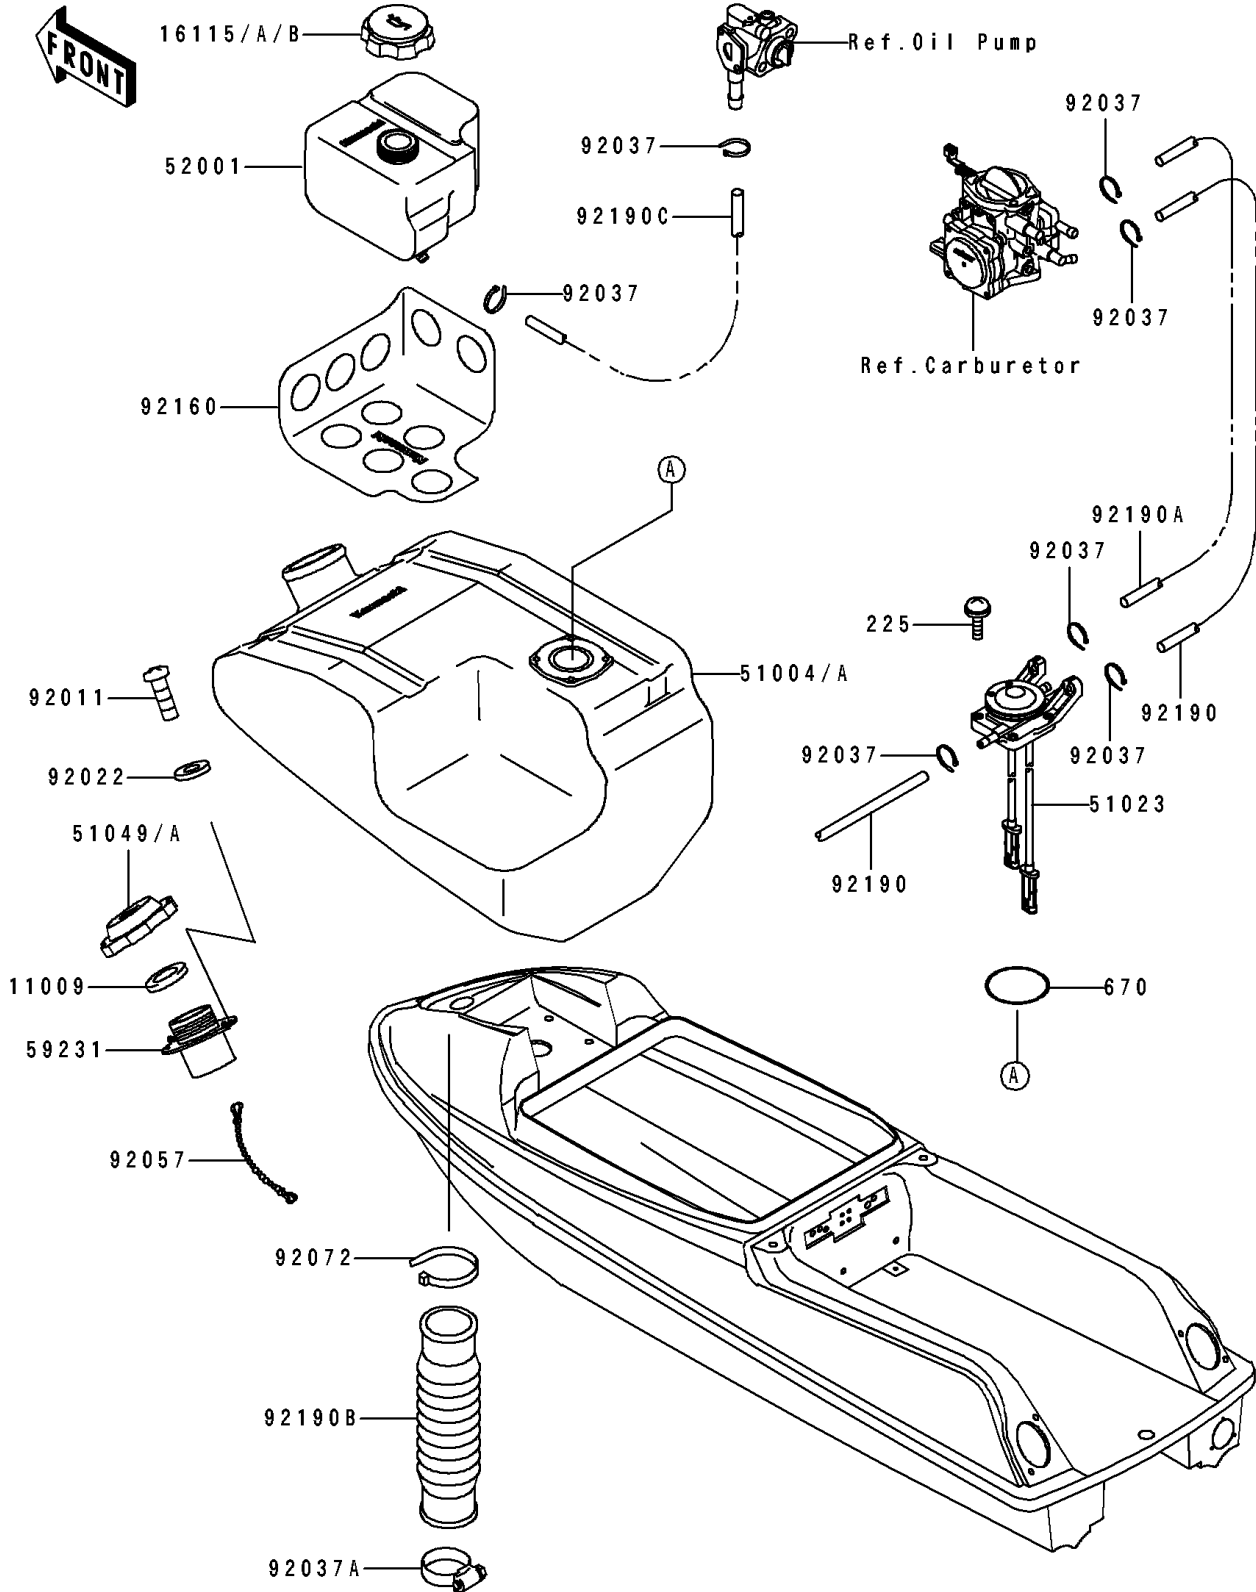

# 1994 750 SX PARTS DIAGRAM

## Fuel Tank

F3173

# 1994 750 SX PARTS LIST

## Fuel Tank

ITEM NAME	PART NUMBER	QUANTITY
GASKET,TANK CAP (Ref # 11009)	11009-3020	1
CAP-OIL FILLER (Ref # 16115B)	16115-3714	1
TANK-FUEL (Ref # 51004A)	51004-3719	1
TAP-ASSY,FUEL (Ref # 51023)	51023-3721	1
CAP-TANK,FUEL (Ref # 51049A)	51049-3719	1
TANK-OIL (Ref # 52001)	52001-3712	1
FILLER,FUEL TANK (Ref # 59231)	59231-3702	1
SCREW (Ref # 92011)	92011-562	4
WASHER (Ref # 92022)	92022-563	4
CLAMP (Ref # 92037)	92037-1173	7
CLAMP (Ref # 92037A)	92037-3009	1
CHAIN,COVER,L=100 (Ref # 92057)	92057-3704	1
BAND,L=292.1 (Ref # 92072)	92072-3509	1
DAMPER,OIL TANK (Ref # 92160)	92160-3771	1
TUBE,5.8X10.8X690 (Ref # 92190)	92190-3813	2
TUBE,"RETURN",7X12X740 (Ref # 92190A)	92190-3814	1
TUBE,FILLER-FUEL TANK (Ref # 92190B)	92190-3881	1
TUBE,OIL (Ref # 92190C)	92190-3887	1
SCREW-PAN-WSP-CROS,5X20 (Ref # 225)	225R0520	4
O RING,36MM (Ref # 670)	670B3036	1