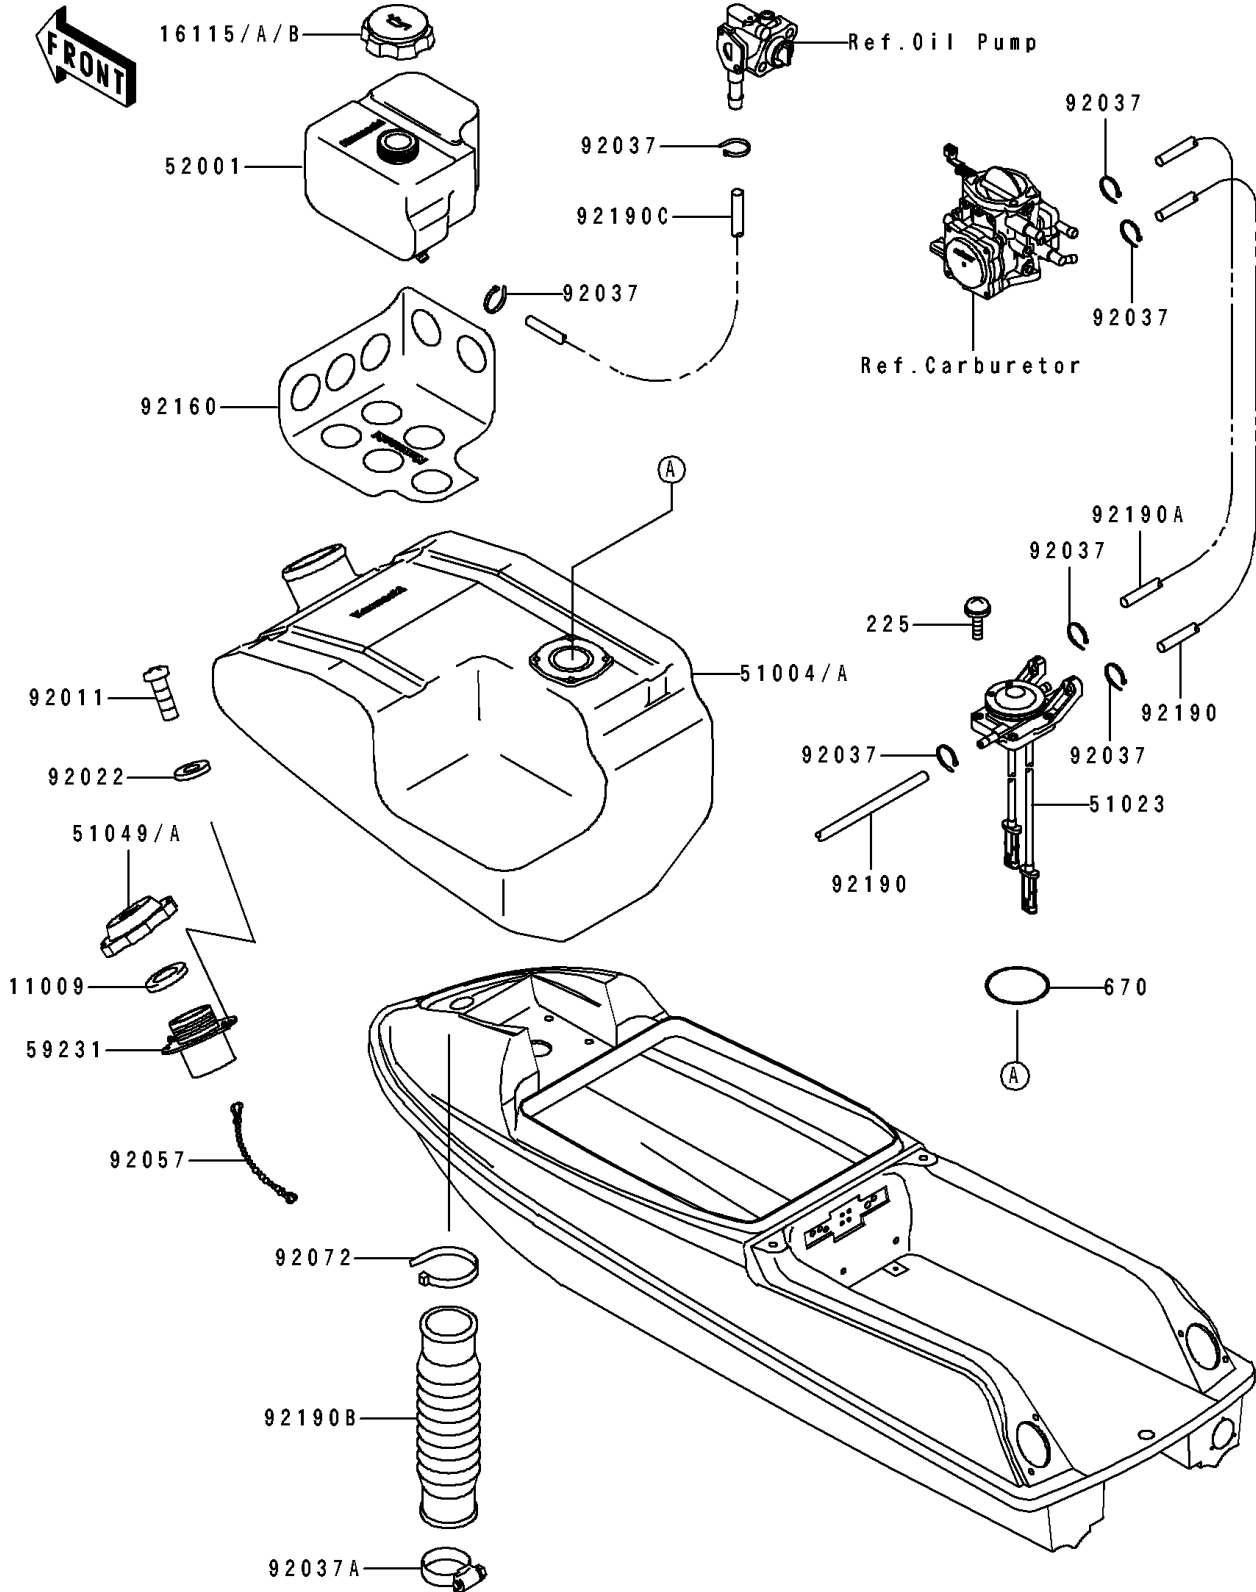

1995 750 SX PARTS DIAGRAM

Fuel Tank

F3173

1995 750 SX PARTS LIST

Fuel Tank

ITEM NAME	PART NUMBER	QUANTITY
GASKET,TANK CAP (Ref # 11009)	11009-3020	1
CAP-OIL FILLER (Ref # 16115B)	16115-3714	1
TANK-FUEL (Ref # 51004A)	51004-3719	1
TAP-ASSY,FUEL (Ref # 51023)	51023-3721	1
CAP-TANK,FUEL (Ref # 51049A)	51049-3719	1
TANK-OIL (Ref # 52001)	52001-3712	1
FILLER,FUEL TANK (Ref # 59231)	59231-3702	1
SCREW (Ref # 92011)	92011-562	4
WASHER (Ref # 92022)	92022-563	4
CLAMP (Ref # 92037)	92037-1173	7
CLAMP (Ref # 92037A)	92037-3009	1
CHAIN,COVER,L=100 (Ref # 92057)	92057-3704	1
BAND,L=292.1 (Ref # 92072)	92072-3509	1
DAMPER,OIL TANK (Ref # 92160)	92160-3771	1
TUBE,5.8X10.8X690 (Ref # 92190)	92190-3813	2
TUBE,"RETURN",7X12X740 (Ref # 92190A)	92190-3814	1
TUBE,FILLER-FUEL TANK (Ref # 92190B)	92190-3881	1
TUBE,OIL (Ref # 92190C)	92190-3887	1
SCREW-PAN-WSP-CROS,5X20 (Ref # 225)	225R0520	4
O RING,36MM (Ref # 670)	670B3036	1