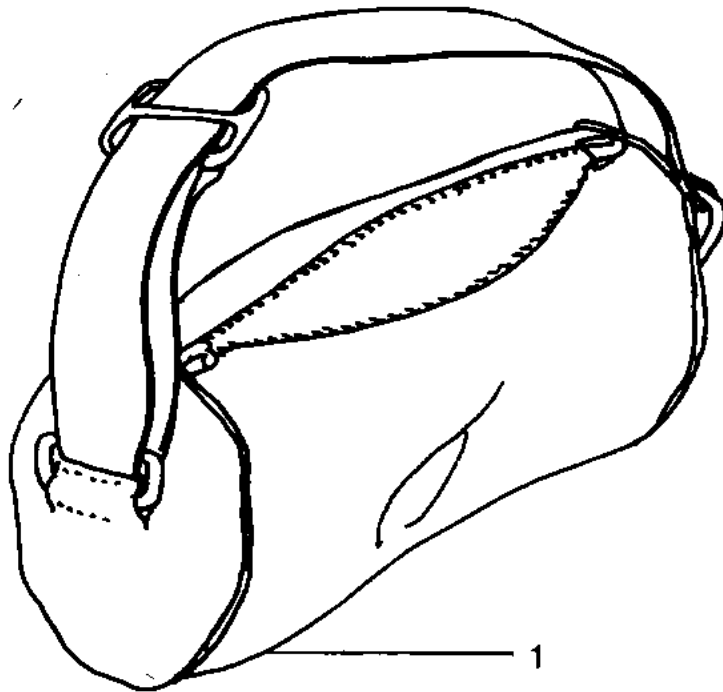

1979 KDX400 PARTS DIAGRAM

OWNER TOOLS

1979 KDX400 PARTS LIST

OWNER TOOLS

ITEM NAME	PART NUMBER	QUANTITY
BAG, TOOL KIT (Ref # 1)	56008-4001	1
GUAGE, TIRE PRESSURE (Ref # 2)	52005-4001	1
GAUGE,AIR (Ref # 2)	52005-4002	1
WRENCH,SPARK PLUG (Ref # 3)	92110-4001	1
BAR,SPARK PLUG WRENCH (Ref # 4)	16149-4001	1