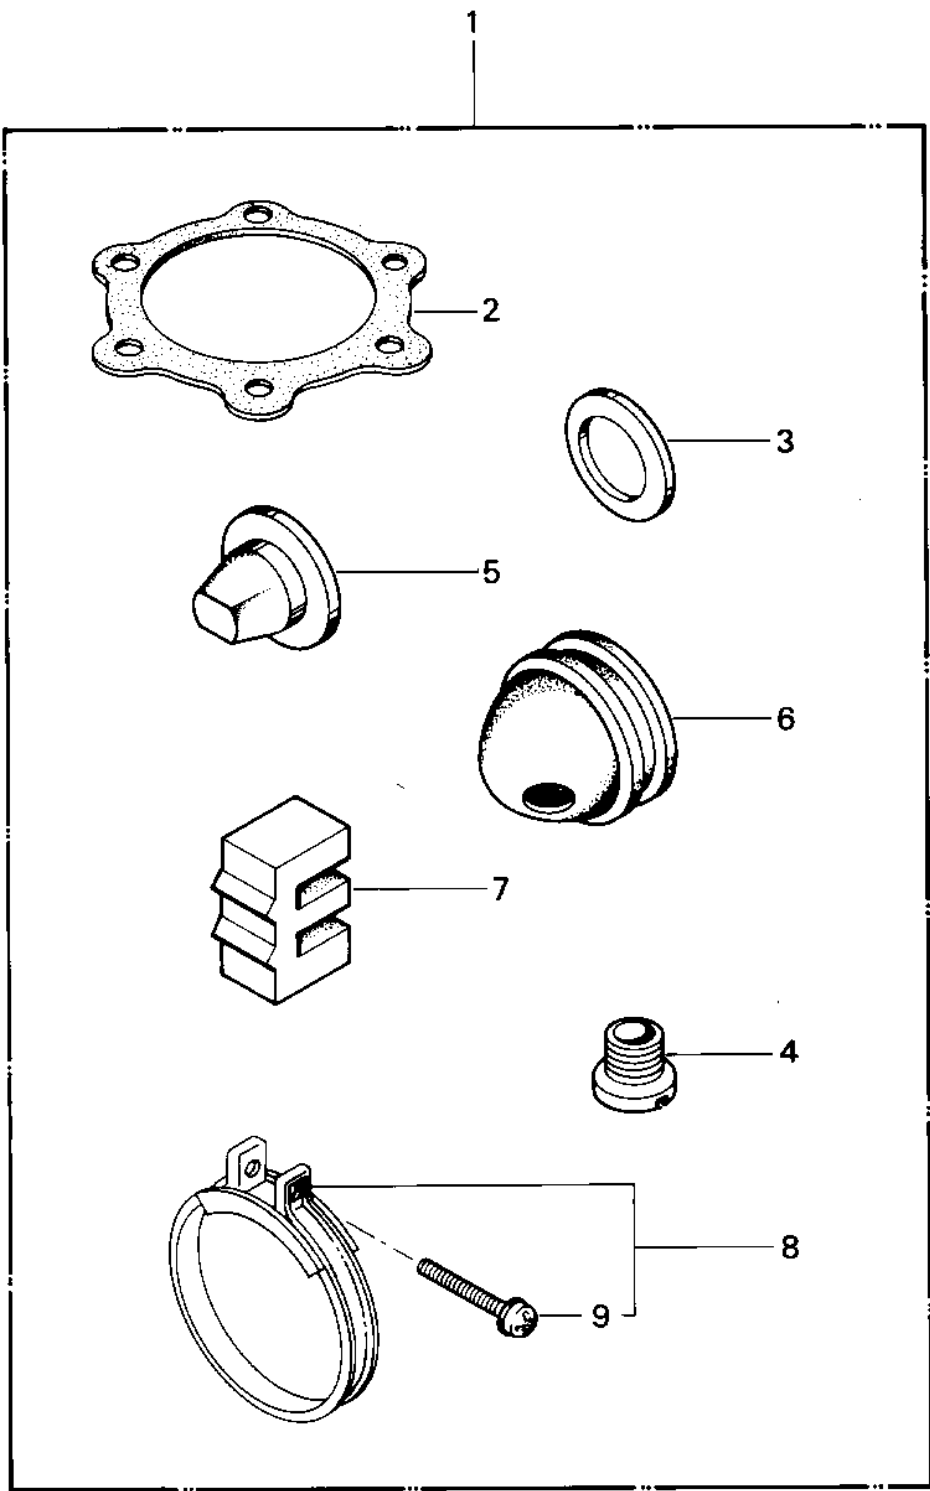

1979 KDX400 PARTS DIAGRAM

OPTIONAL PARTS

1979 KDX400 PARTS LIST

OPTIONAL PARTS

ITEM NAME	PART NUMBER	QUANTITY
SILENCER KIT (Ref # 1)	99996-4001	1
GASKET,HEAD,CYLINDER (Ref # 2)	11004-1015	2
CHOKE PLATE (Ref # 3)	13169-4008	1
MAIN JET,#157.5R (Ref # 4)	92063-1026	1
CHOKE PIPE (Ref # 5)	32032-4015	1
SILENCER CAP (Ref # 6)	11012-4002	1
DAMPER,CYLINDER (Ref # 7)	92075-1160	4
CLAMP (Ref # 8)	92037-171	1
SCREW-PAN-CROS (Ref # 9)	220B0535	1