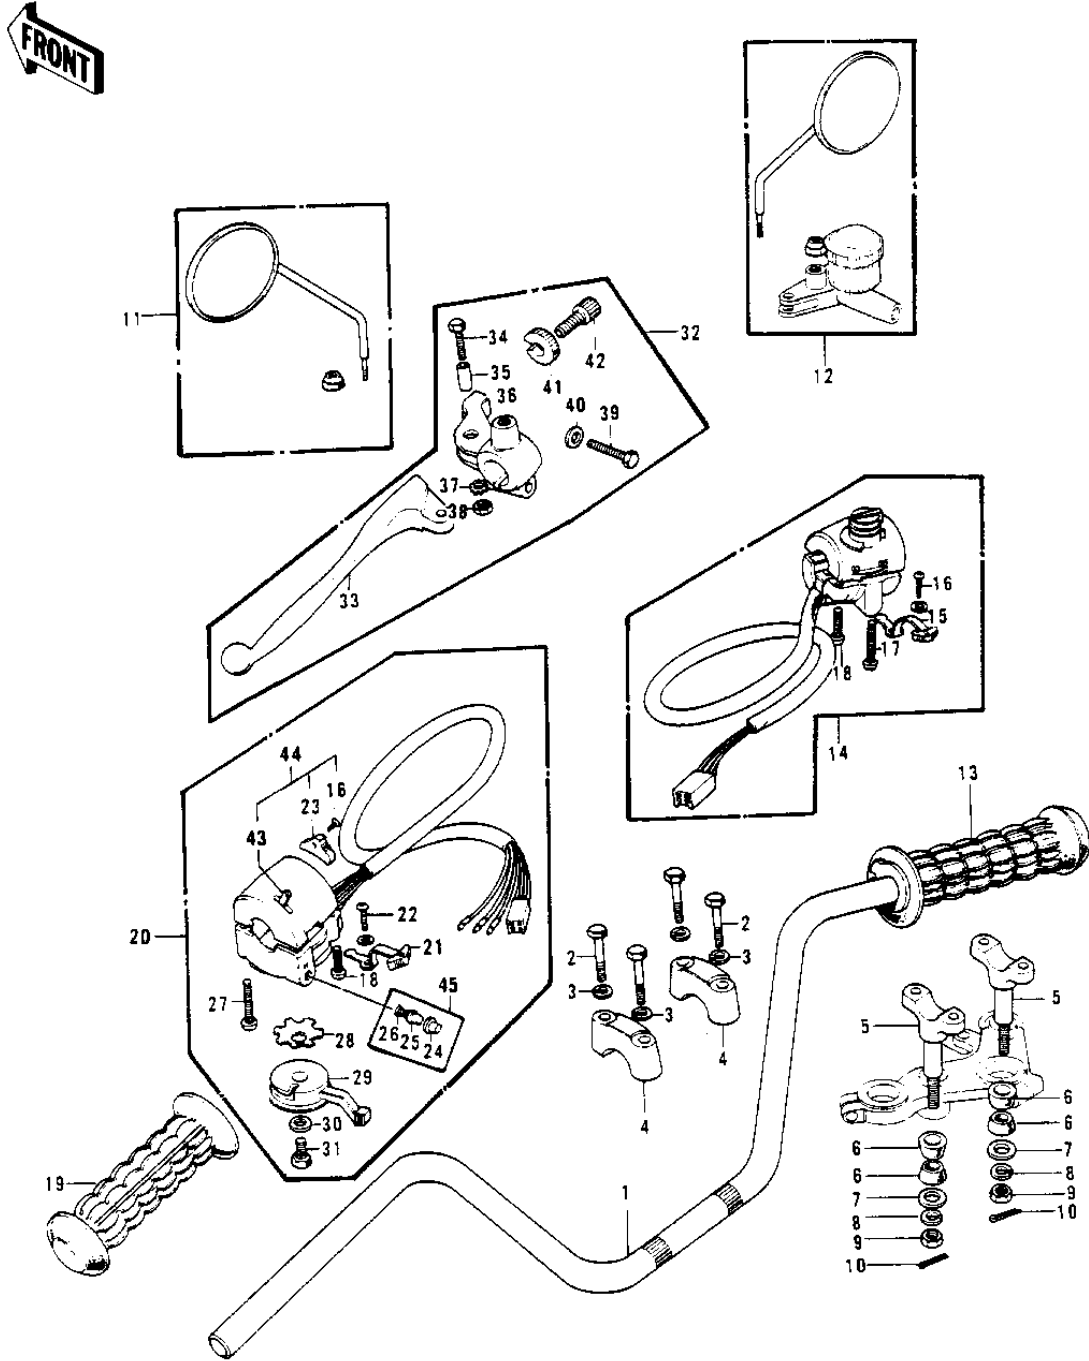

1975 Mach II PARTS DIAGRAM

HANDLEBAR ('74-'75 S3/S3-A)