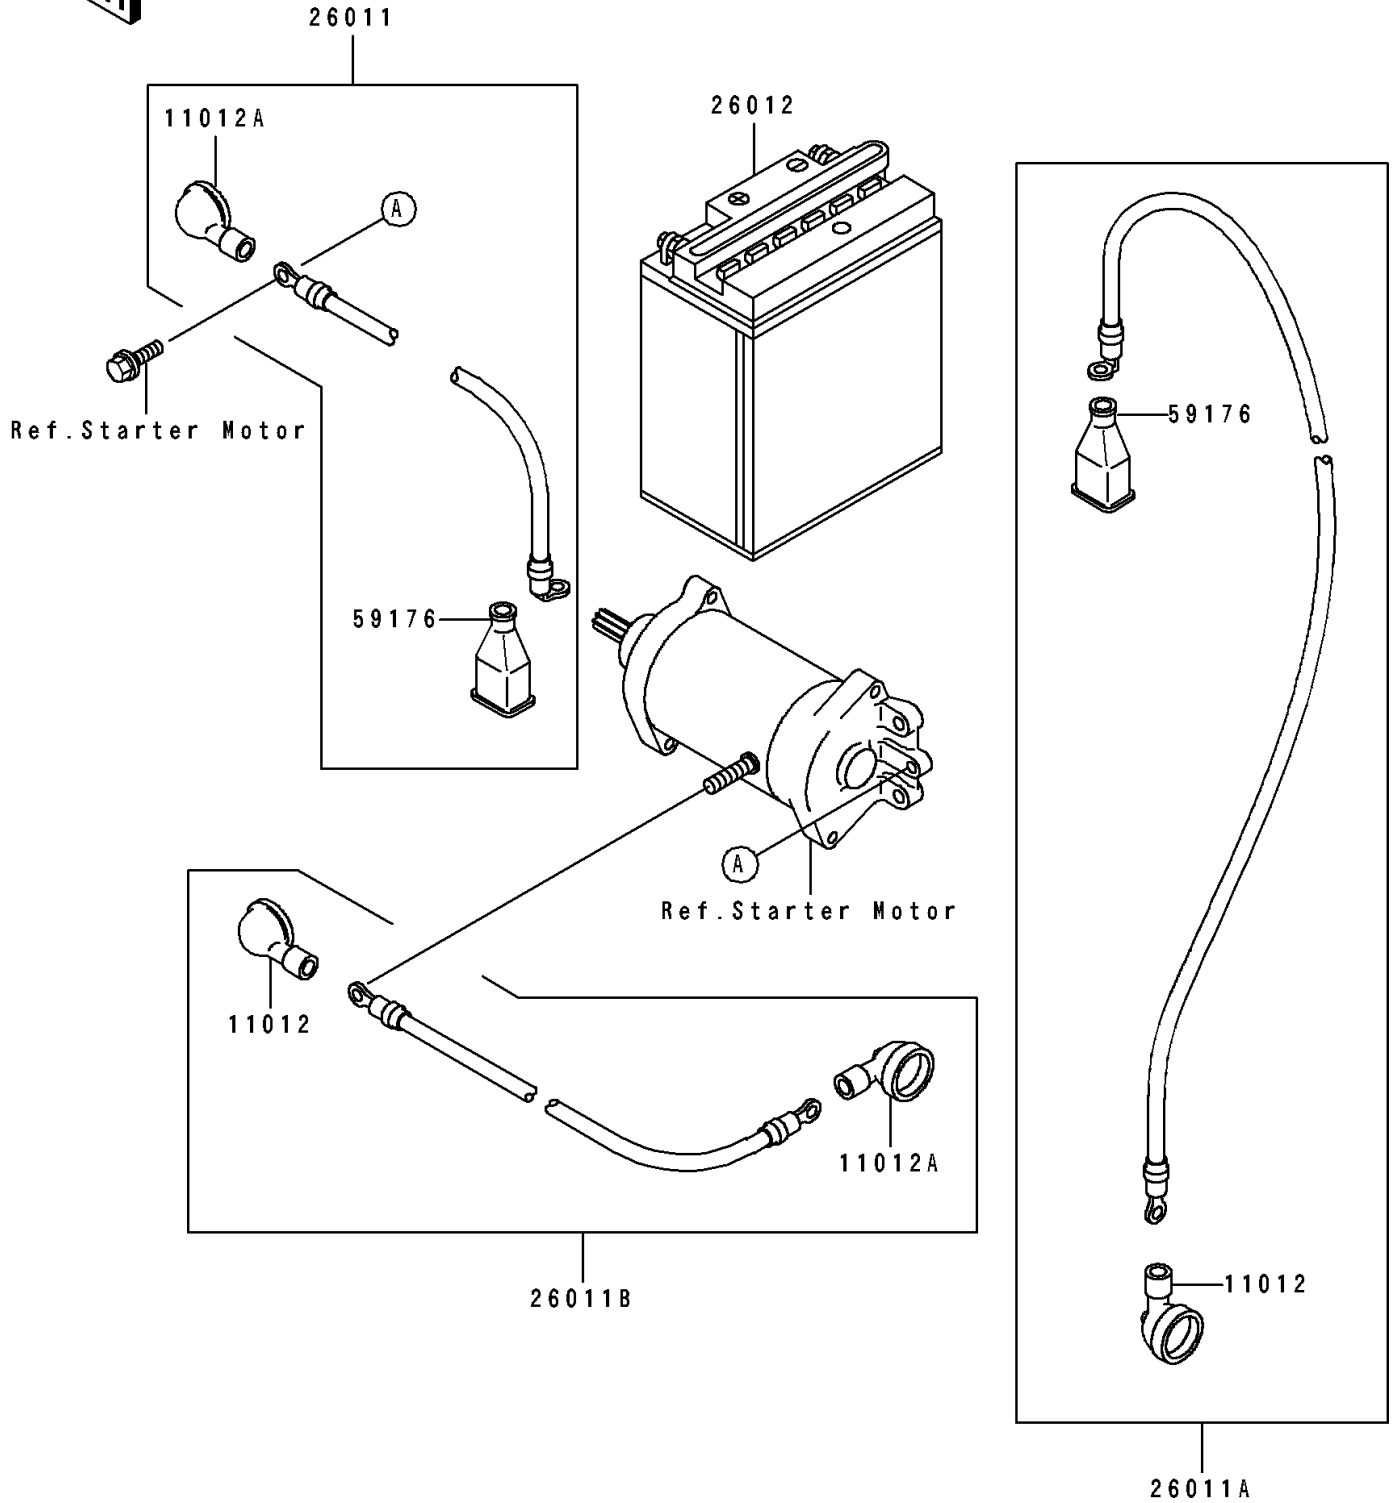

1993 750 SX PARTS DIAGRAM

Electrical Equipment

F3181

1993 750 SX PARTS LIST

Electrical Equipment

| ITEM NAME | PART NUMBER | QUANTITY |
|--|-------------|----------|
| CAP (Ref # 11012) | 11012-3004 | 2 |
| CAP,LEAD WIRE (Ref # 11012A) | 11012-3726 | 2 |
| WIRE-LEAD,BATTERY-SWITCH (Ref # 26011) | 26011-3789 | 1 |
| WIRE-LEAD,BATTERY-STARTER (Ref # 26011A) | 26011-3790 | 1 |
| WIRE-LEAD,STARTER-SWITCH (Ref # 26011B) | 26011-3791 | 1 |
| BATTERY,YB16CL-B,12V 19AH (Ref # 26012) | 26012-3719 | 1 |
| CAP.,TERMINAL (Ref # 59176) | 59176-501 | 2 |