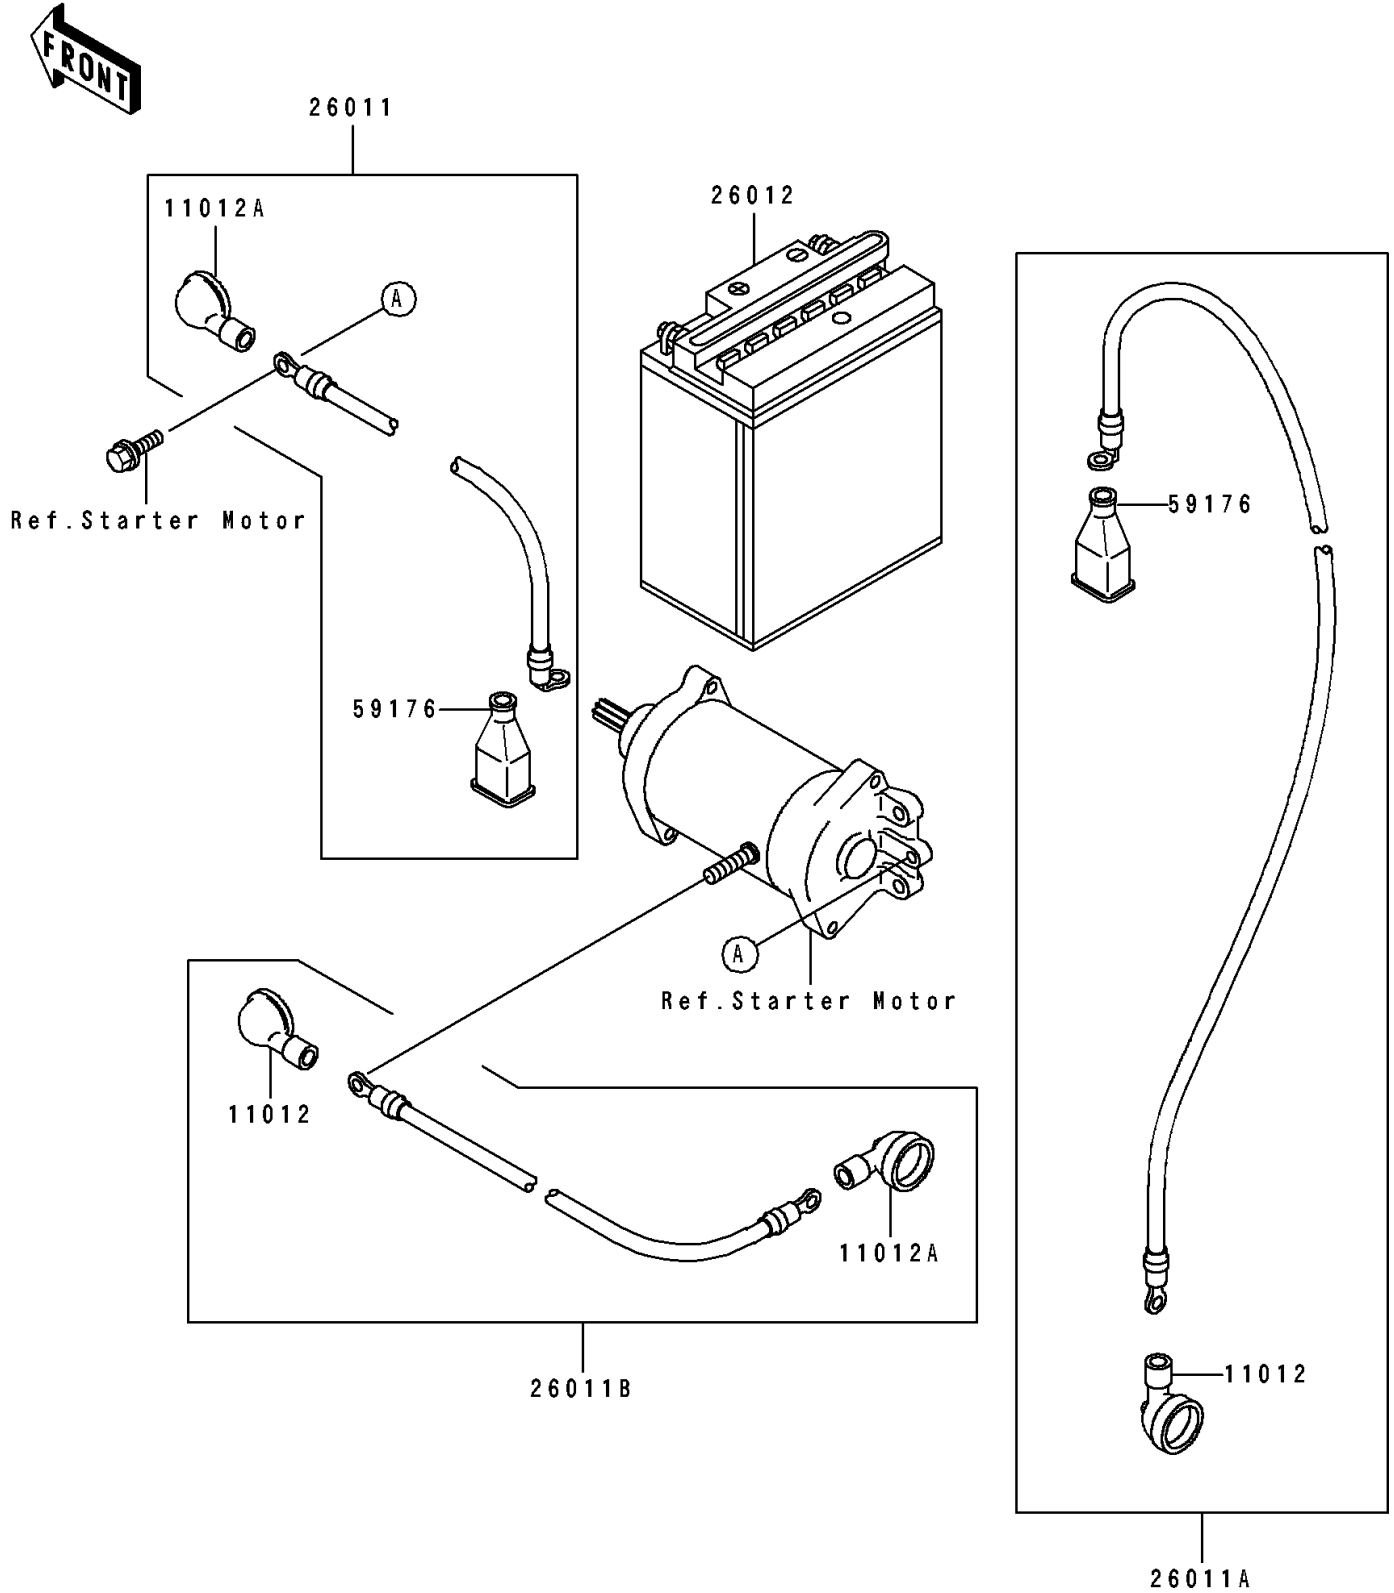

# 1994 750 SX PARTS DIAGRAM

Electrical Equipment

F3181

# 1994 750 SX PARTS LIST

## Electrical Equipment

ITEM NAME	PART NUMBER	QUANTITY
CAP (Ref # 11012)	11012-3004	2
CAP,LEAD WIRE (Ref # 11012A)	11012-3726	2
WIRE-LEAD,BATTERY-SWITCH (Ref # 26011)	26011-3789	1
WIRE-LEAD,BATTERY-STARTER (Ref # 26011A)	26011-3790	1
WIRE-LEAD,STARTER-SWITCH (Ref # 26011B)	26011-3791	1
BATTERY,YB16CL-B,12V 19AH (Ref # 26012)	26012-3719	1
CAP.,TERMINAL (Ref # 59176)	59176-501	2