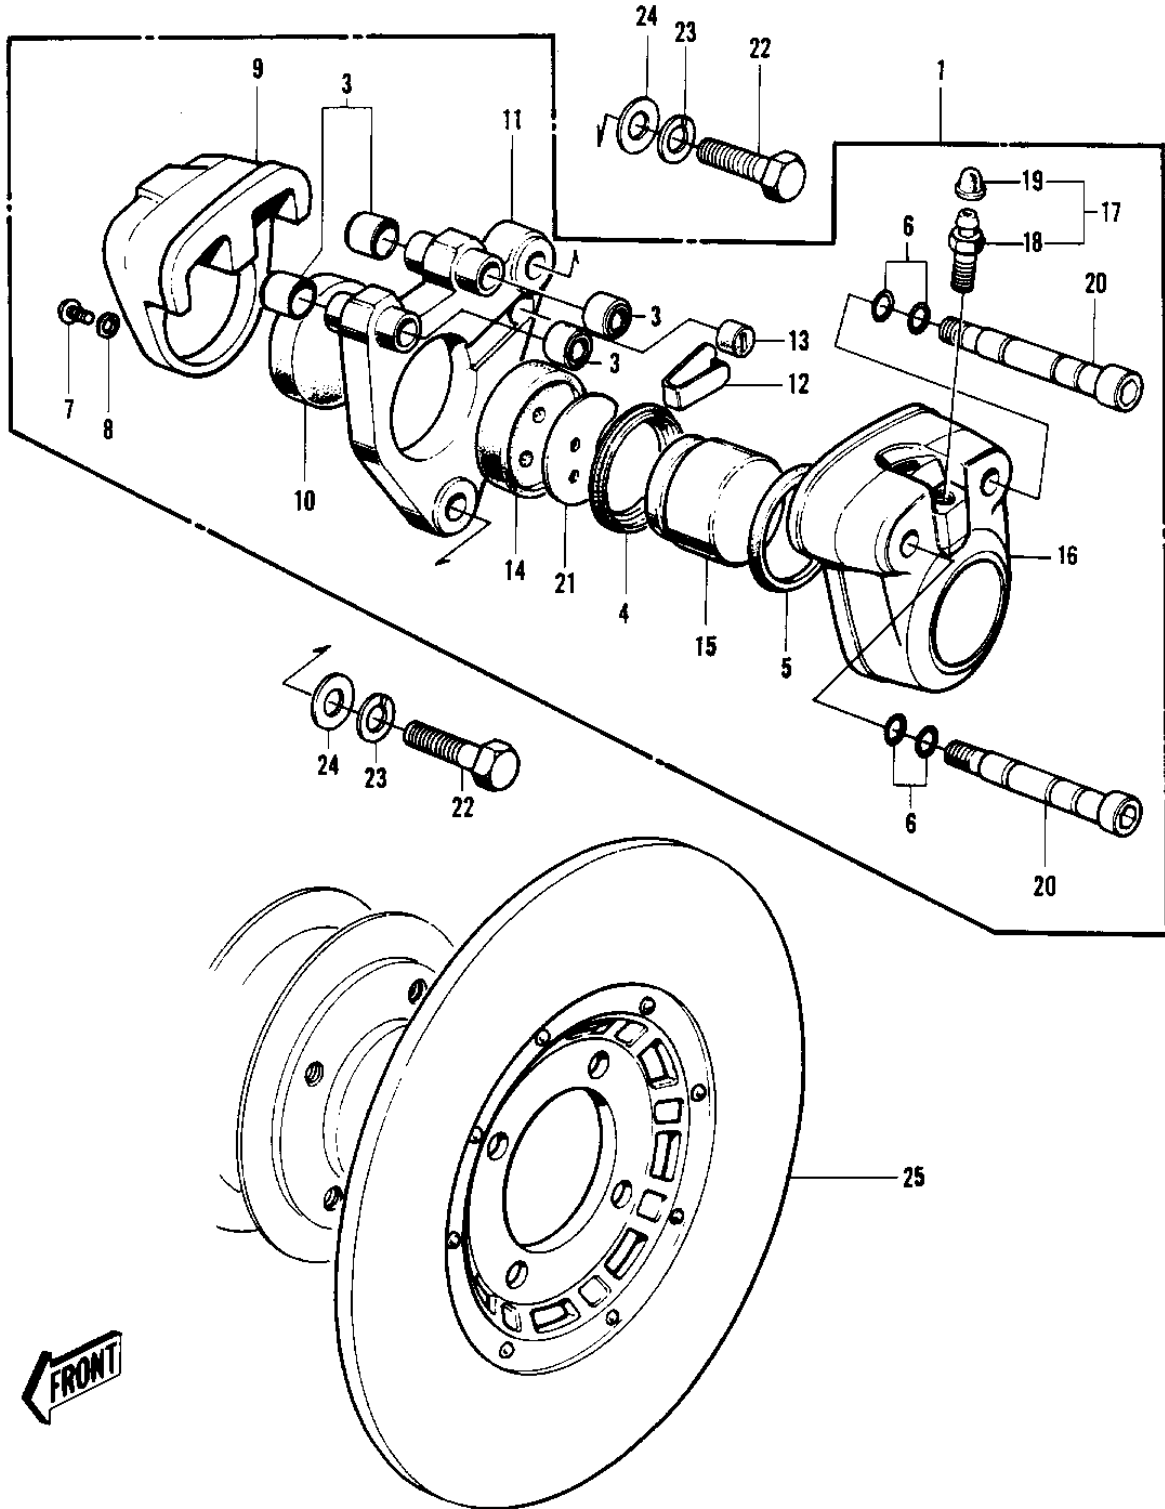

1974 Mach II PARTS DIAGRAM

FRONT BRAKE ('74-'75 S3/S3-A)

1974 Mach II PARTS LIST

FRONT BRAKE ('74-'75 S3/S3-A)

ITEM NAME	PART NUMBER	QUANTITY
CALIPER ASSY (Ref # 1)	43041-003	1
CALIPER ASSY. (Ref # 1)	43041-007	1
REPAIR SET,CALLIPER (Ref # 2)	43073-003	1
DUST SEAL-SHAFT (Ref # 3)	43052-002	4
DUST SEAL-PISTON (Ref # 4)	43054-002	1
RING-PISTON (Ref # 5)	43049-001	1
"O" RING,SHAFT (Ref # 6)	43053-001	4
SCREW PAN HEAD 6X12 (Ref # 7)	220B0612	1
WASHER SPRING 6MM (Ref # 8)	461F0600	1
CALIPER B (Ref # 9)	43043-002	1
PAD B (Ref # 10)	43051-001	1
HOLDER-CALIPER (Ref # 11)	43044-003	1
STOPPER-PAD A (Ref # 12)	43046-001	1
BUSHING-RUBBER (Ref # 13)	43047-001	1
PAD A (Ref # 14)	43082-001	1
PISTON-CALIPER (Ref # 15)	43048-001	1
CALIPER A (Ref # 16)	43042-003	1
BLEEDER SET (Ref # 17)	43085-001	1
BREEDER (Ref # 18)	43056-003	1
CAP,BREEDER (Ref # 19)	43057-003	1
SHAFT (Ref # 20)	43045-002	2
SHIM (Ref # 21)	43076-001	1
BOLT (Ref # 22)	92007-032	2
WASHER,SPRING,10MM (Ref # 23)	461F1000	2
WASHER,PLAIN SMALL,10MM (Ref # 24)	410B1000	2
DISC PLATE,FRONT BRAK (Ref # 25)	41080-006	1
DISC PLATE,FRONT BRAK (Ref # 25)	41080-006	1