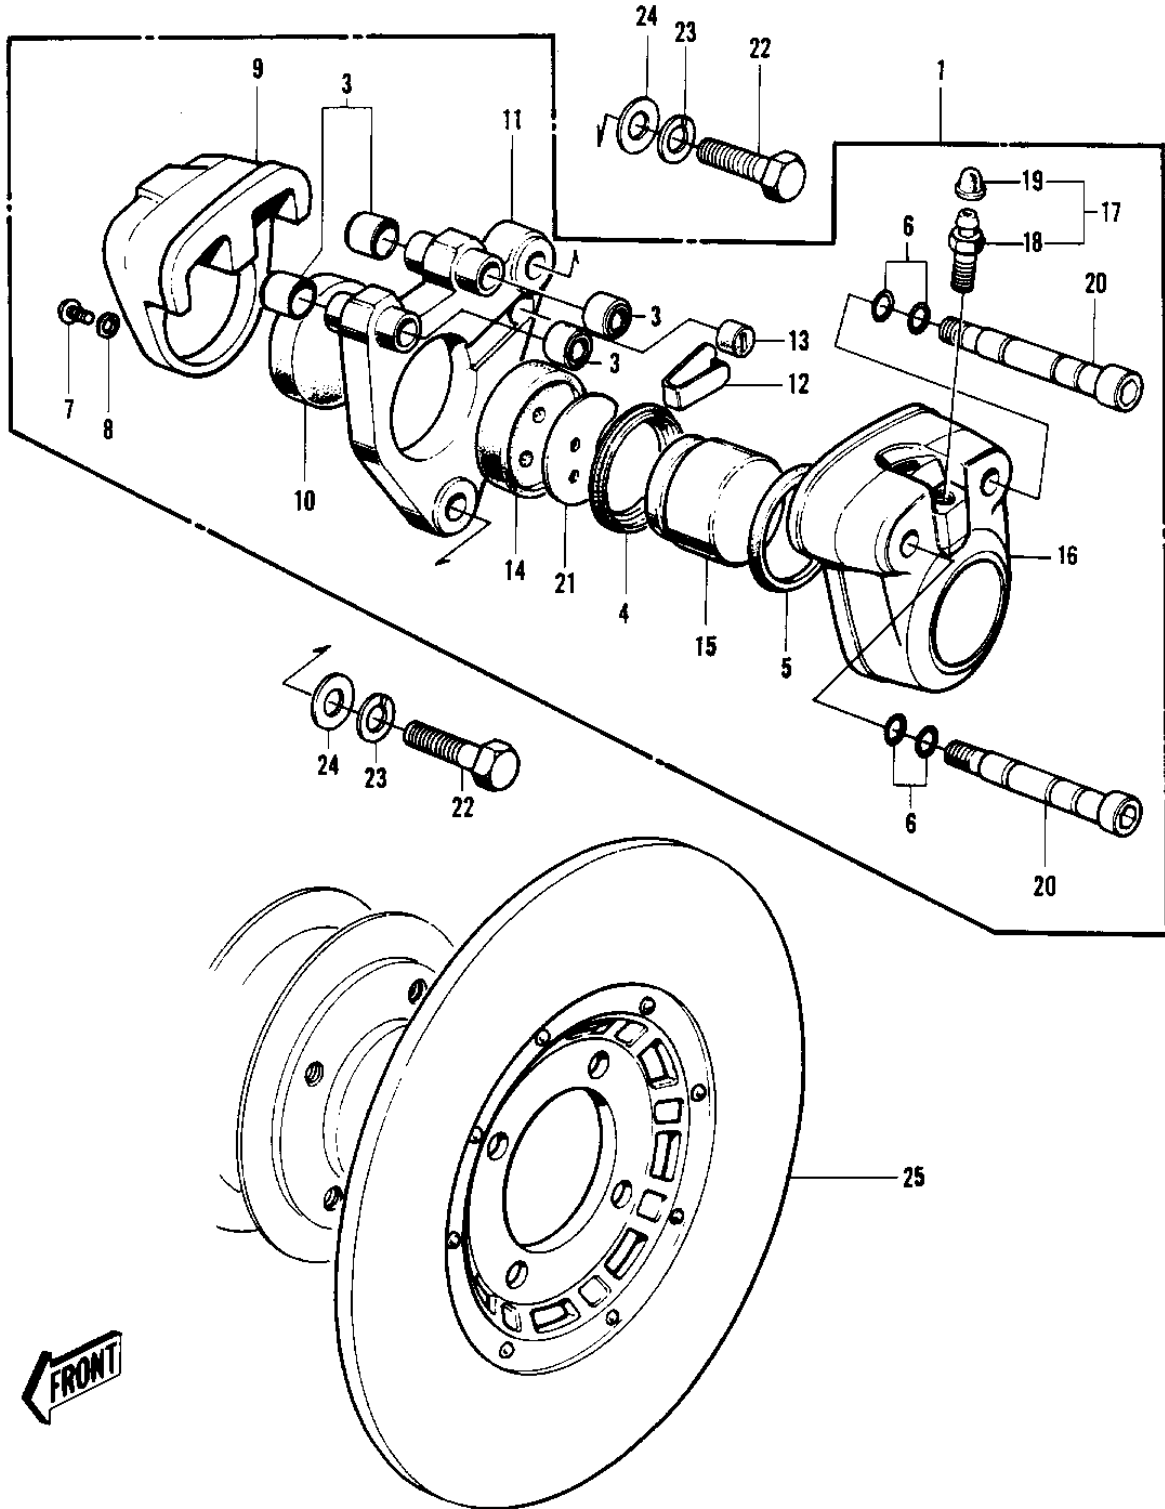

1975 Mach II PARTS DIAGRAM

FRONT BRAKE ('74-'75 S3/S3-A)

1975 Mach II PARTS LIST

FRONT BRAKE ('74-'75 S3/S3-A)

ITEM NAME	PART NUMBER	QUANTITY
CALIPER ASSY (Ref # 1)	43041-003	
CALIPER ASSY. (Ref # 1)	43041-007	
REPAIR SET,CALLIPER (Ref # 2)	43073-003	
DUST SEAL-SHAFT (Ref # 3)	43052-002	
DUST SEAL-PISTON (Ref # 4)	43054-002	
RING-PISTON (Ref # 5)	43049-001	
"0" RING,SHAFT (Ref # 6)	43053-001	
SCREW PAN HEAD 6X12 (Ref # 7)	220B0612	
WASHER SPRING 6MM (Ref # 8)	461F0600	
CALIPER B (Ref # 9)	43043-002	
PAD B (Ref # 10)	43051-001	
HOLDER-CALIPER (Ref # 11)	43044-003	
STOPPER-PAD A (Ref # 12)	43046-001	
BUSHING-RUBBER (Ref # 13)	43047-001	
PAD A (Ref # 14)	43082-001	
PISTON-CALIPER (Ref # 15)	43048-001	
CALIPER A (Ref # 16)	43042-003	
BLEEDER SET (Ref # 17)	43085-001	
BREEDER (Ref # 18)	43056-003	
CAP,BREEDER (Ref # 19)	43057-003	
SHAFT (Ref # 20)	43045-002	
SHIM (Ref # 21)	43076-001	
BOLT (Ref # 22)	92007-032	
WASHER,SPRING,10MM (Ref # 23)	461F1000	
WASHER,PLAIN SMALL,10MM (Ref # 24)	410B1000	
DISC PLATE,FRONT BRAK (Ref # 25)	41080-006	
DISC PLATE,FRONT BRAK (Ref # 25)	41080-006	