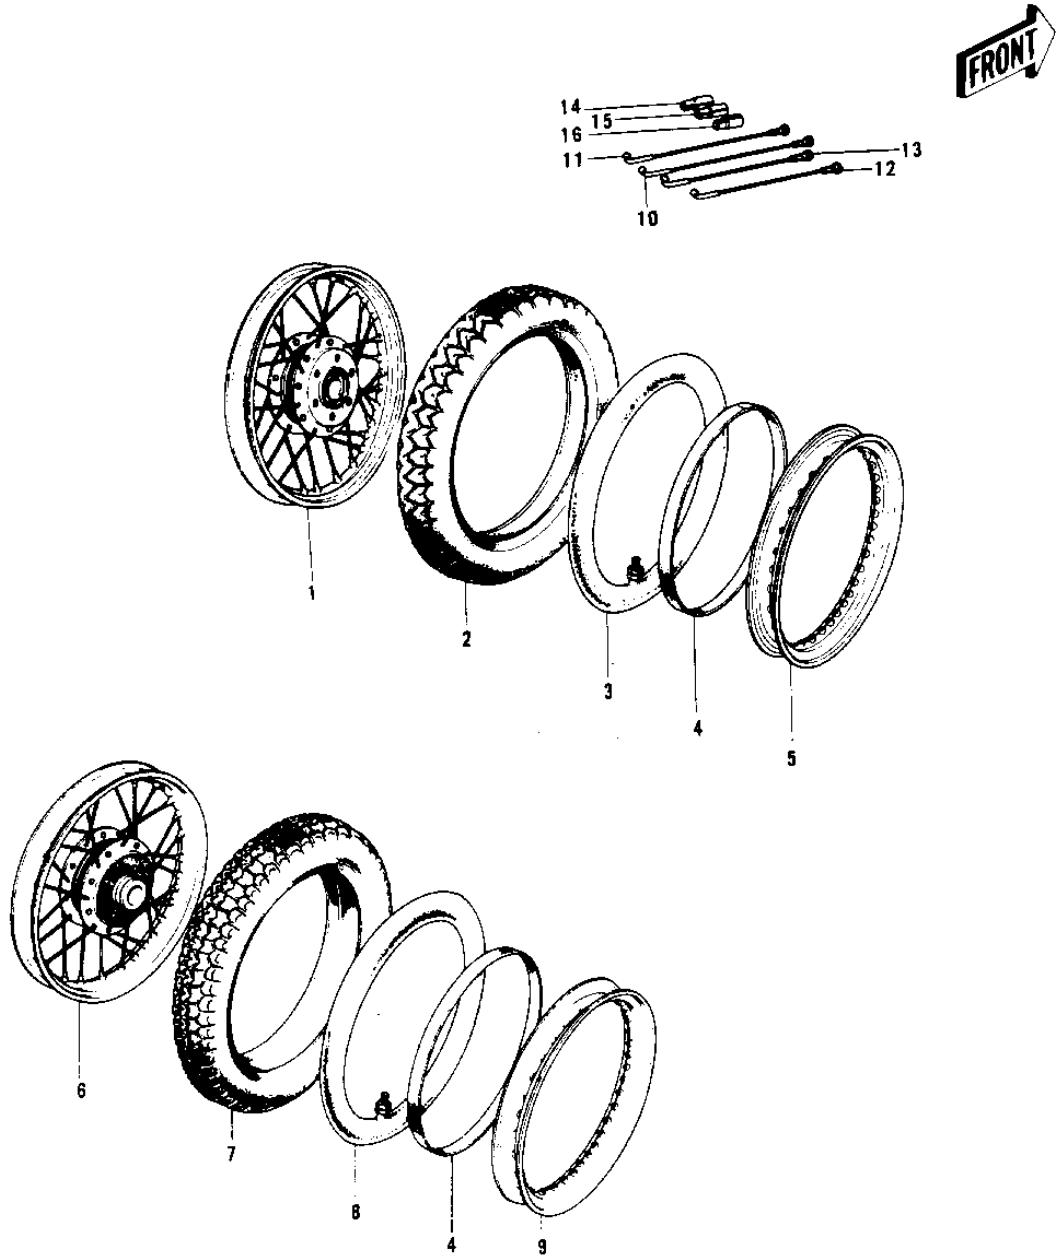

1975 Mach II PARTS DIAGRAM

WHEELS/TIRES ('74-'75 S3/S3-A)

1975 Mach II PARTS LIST

WHEELS/TIRES ('74-'75 S3/S3-A)

ITEM NAME	PART NUMBER	QUANTITY
WHEEL ASSY,FRONT (Ref # 1)	41074-036	
UNAVAILABLE IN PRICE BOOK (Ref # 2)	41021-026	
TUBE 300/325/360-18 (Ref # 3)	41022-028	
BAND,RIM,4.00/5.10-18 (Ref # 4)	41023-1006	
BAND,RIM,4.00/5.10-18 (Ref # 4)	41023-1006	
RIM.1.85BX18 (Ref # 5)	41025-075	
WHEEL ASSY-REAR (Ref # 6)	42048-017	
UNAVAILABLE IN PRICE BOOK (Ref # 7)	41021-027	
UNAVAILABLE IN PRICE BOOK (Ref # 7)	41021-031	
TUBE 350/375/410-18 (Ref # 8)	41022-031	
RIM,1.85BX18W (Ref # 9)	41025-053	
SPOKE-ASY,FR INNER (Ref # 10)	41027-054	
SPOKE-ASY,FR OUTER (Ref # 11)	41028-054	
SPOKE-ASY,RR INNER (Ref # 12)	41027-046	
SPOKE-ASY,RR OUTER (Ref # 13)	41028-045	
WEIGHT,BALANCE,10G (Ref # 14)	41075-1007	
WEIGHT,BALANCE,10G (Ref # 14)	41075-1007	
WEIGHT,BALANCE,20G (Ref # 15)	41075-1008	
WEIGHT,BALANCE,20G (Ref # 15)	41075-1008	
WEIGHT,BALANCE,30G (Ref # 16)	41075-1009	