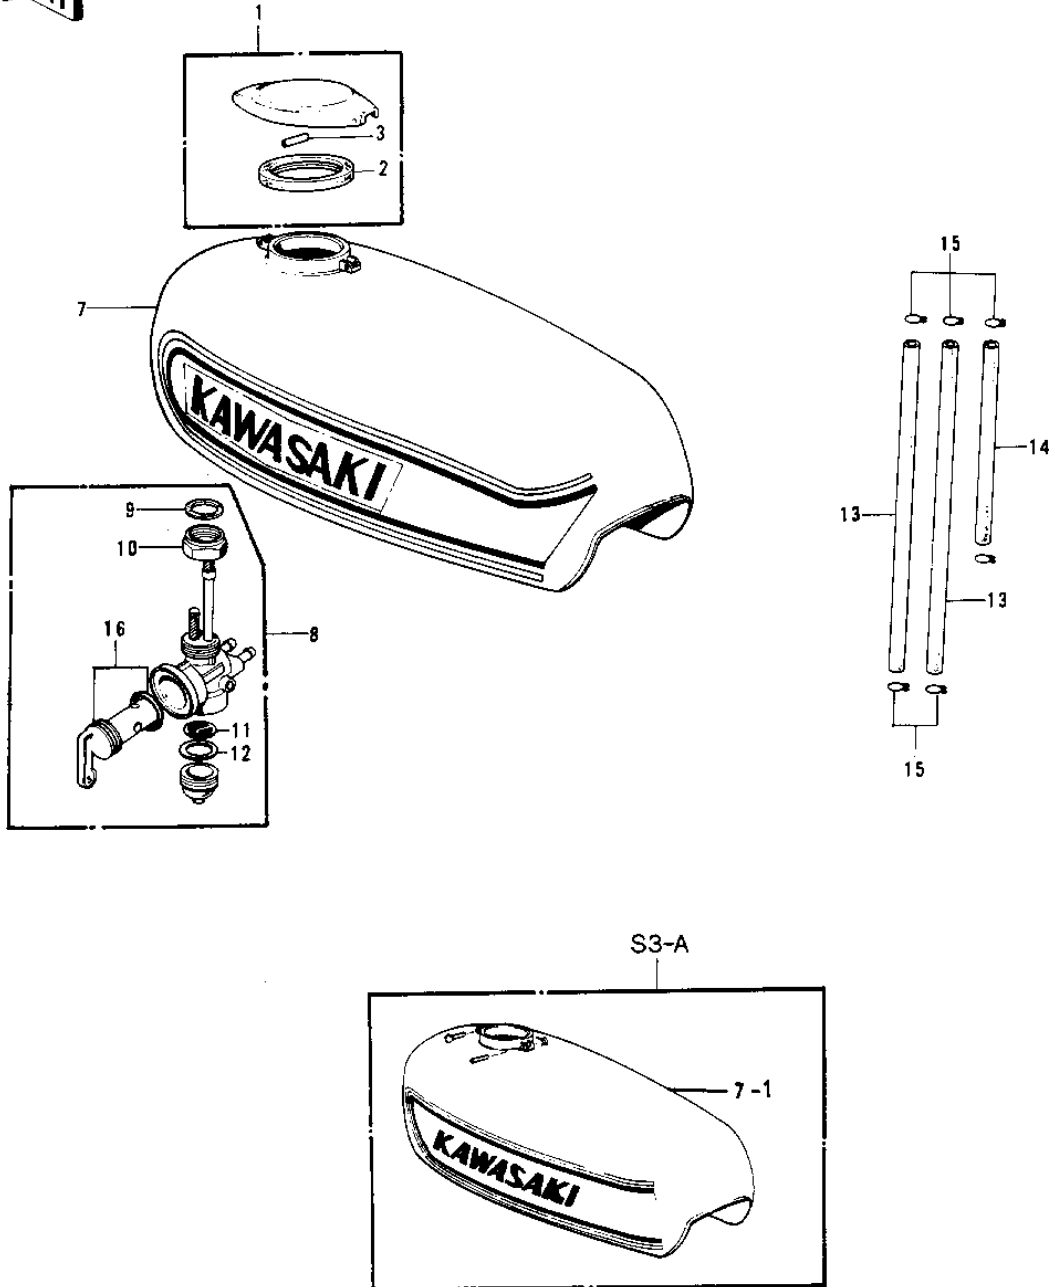

1974 Mach II PARTS DIAGRAM

FUEL TANK ('74-'75 S3/S3-A)

1974 Mach II PARTS LIST

FUEL TANK ('74-'75 S3/S3-A)

ITEM NAME	PART NUMBER	QUANTITY
CAP ASSY,FUEL TANK (Ref # 1)	51048-007	1
GASKET-FUEL TANK CAP (Ref # 2)	51059-008	1
PIN,TANK CAP FIT (Ref # 3)	92043-096	2
SPRING-HOOK (Ref # 4)	51053-003	1
HOOK,FUEL TANK CAP (Ref # 5)	51063-002	1
PIN,TANK CAP (Ref # 6)	92043-091	1
TANK-FUEL,C.RED (Ref # 7)	51001-089-2A	1
TANK-FUEL,C.BLUE (Ref # 7)	51001-089-2B	1
TANK-FUEL,C.SUPER RED (Ref # 7-1)	51001-089-2V	1
TANK-FUEL,C.GREEN (Ref # 7-1)	51001-089-2Y	1
COCK ASSY,FUEL (Ref # 8)	51023-039	1
COCK ASSY,FUEL (Ref # 8)	51023-039	1
FUEL COCK JOINT NUT (Ref # 10)	51035-009	1
STRAINER FUEL (Ref # 11)	51038-007	1
GASKET FUEL COCK CUP (Ref # 12)	51037-010	1
PIPE-FUEL (Ref # 13)	92059-073	2
PIPE-FUEL (Ref # 14)	92059-073	1
CLAMP FUEL PIPE (Ref # 15)	92037-010	6
FUEL COCK LEVER SET (Ref # 16)	51030-001	1