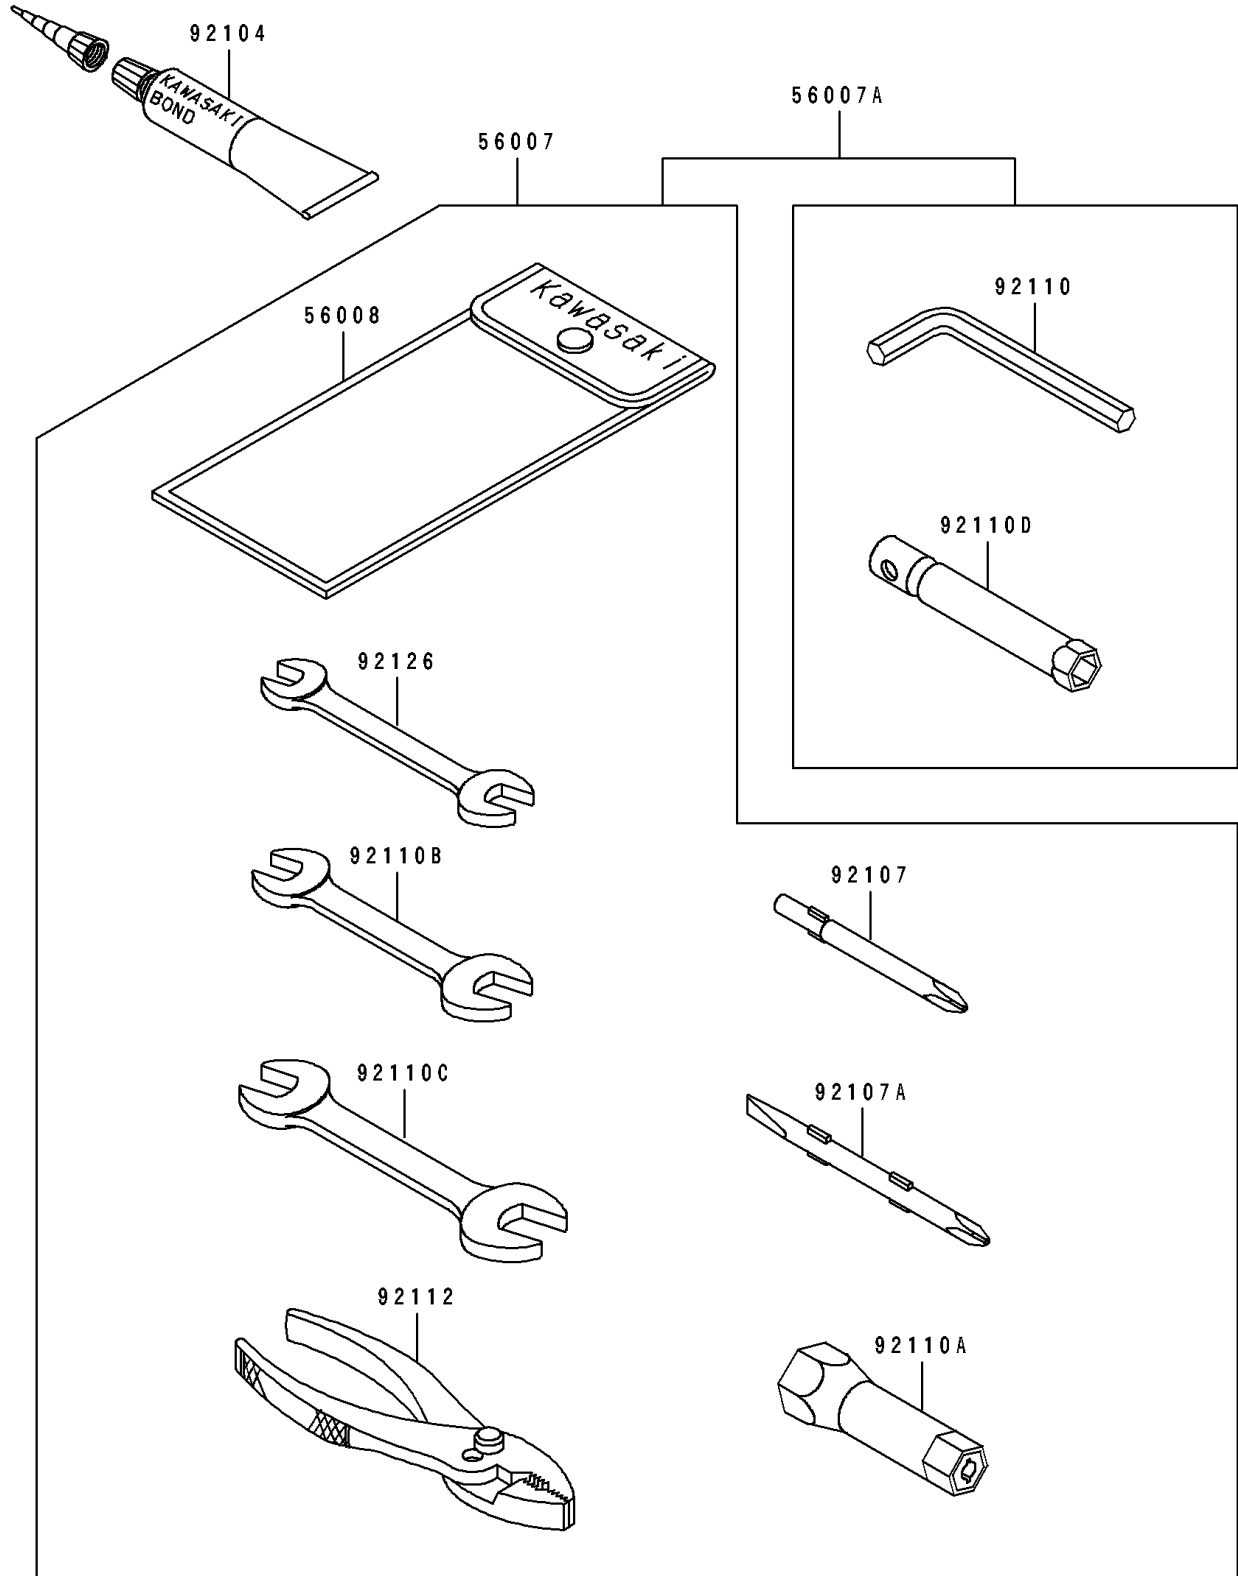

1993 750 SX PARTS DIAGRAM

Owner's Tools

F3182

1993 750 SX PARTS LIST

Owner's Tools

ITEM NAME	PART NUMBER	QUANTITY
TOOL-KIT (Ref # 56007A)	56007-3710	1
BAG,TOOL (Ref # 56008)	56008-1007	1
GASKET-LIQUID,TUBE,100G,SILVER (Ref # 92104)	92104-002	AR
TOOL-DRIVER,#3PHILLIPS (Ref # 92107)	92107-005	1
TOOL-DRIVER,#2PHILLIPS&SLOT (Ref # 92107A)	92107-1051	1
TOOL-WRENCH,ALLEN,5MM (Ref # 92110)	92110-1015	1
TOOL-WRENCH,BOX,21MM (Ref # 92110A)	92110-1113	1
TOOL-WRENCH,OPEN END,10X12 (Ref # 92110B)	92110-1152	1
TOOL-WRENCH,OPEN END,14X17 (Ref # 92110C)	92110-1153	1
TOOL-WRENCH,BOX,10MM (Ref # 92110D)	92110-1156	1
TOOL-PLIERS (Ref # 92112)	92112-003	1
TOOL-WRENCH,OPEN END,8X10 (Ref # 92126)	92126-001	1