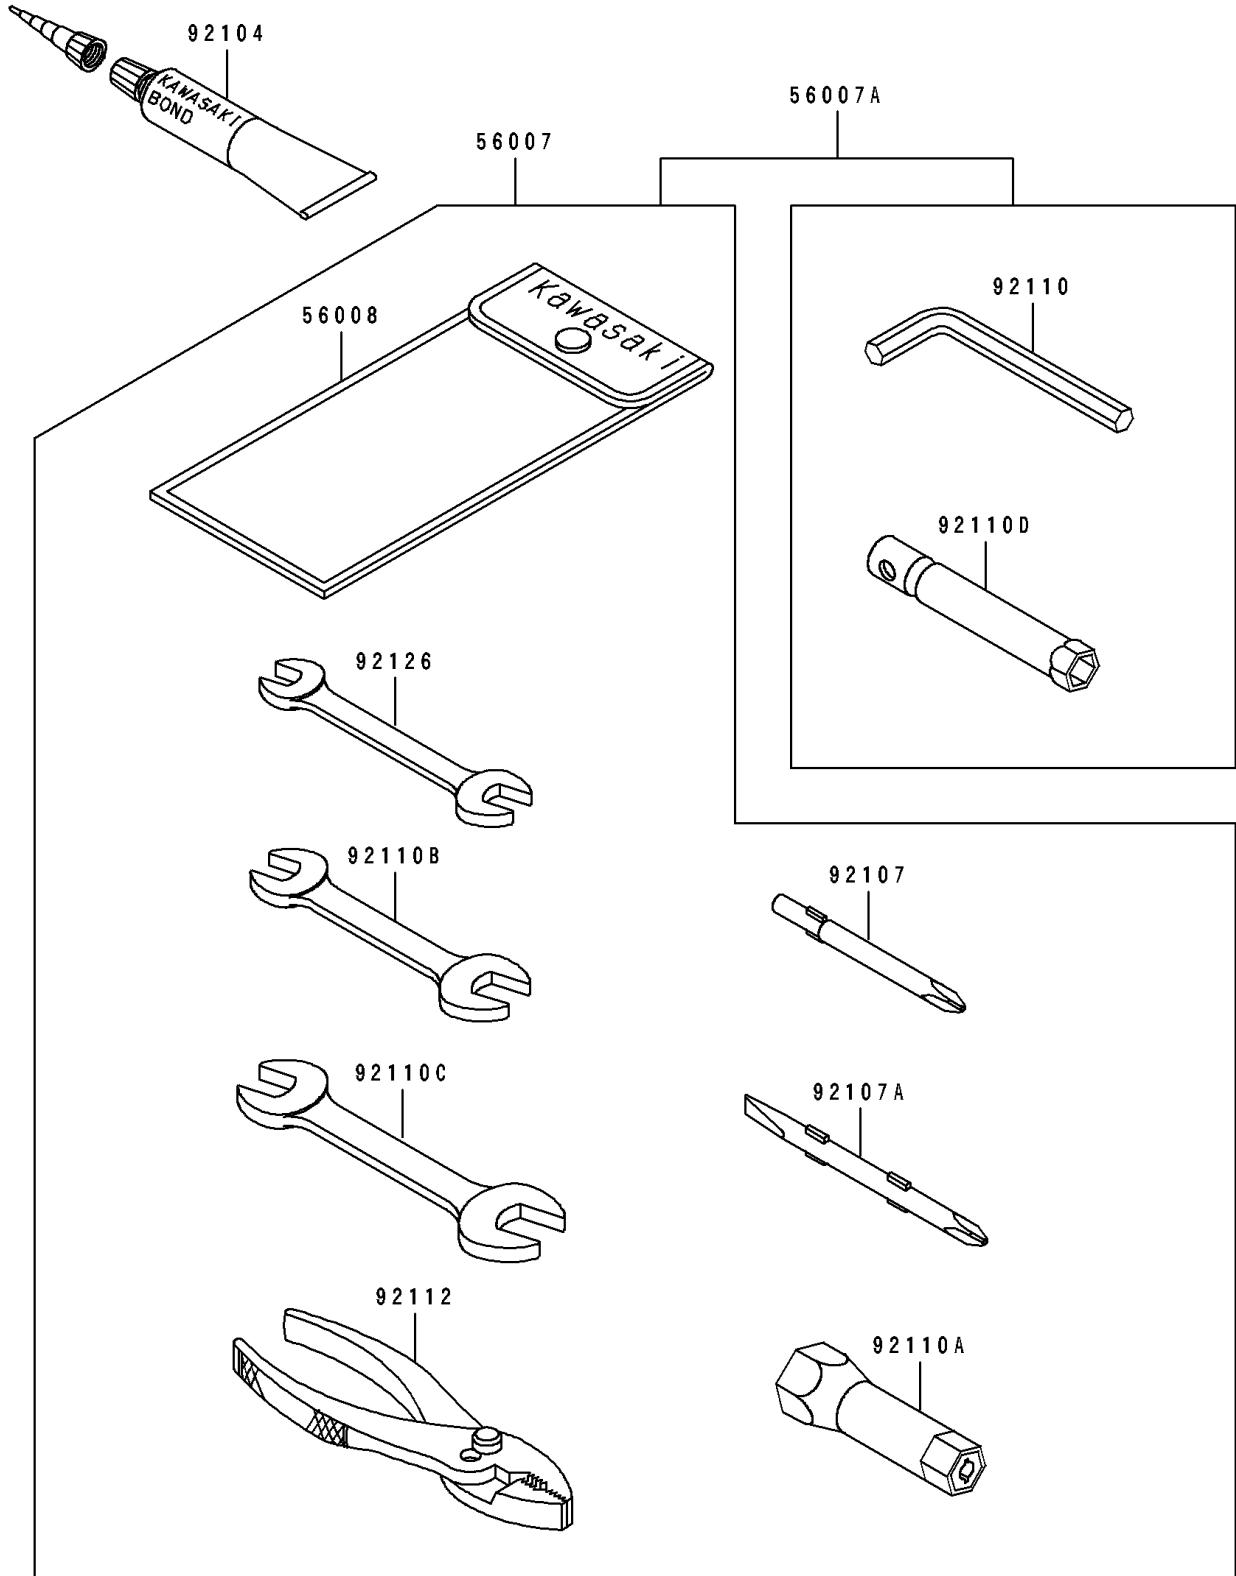

1994 750 SX PARTS DIAGRAM

Owner's Tools

F3182

1994 750 SX PARTS LIST

Owner's Tools

ITEM NAME	PART NUMBER	QUANTITY
TOOL-KIT (Ref # 56007A)	56007-3710	1
BAG,TOOL (Ref # 56008)	56008-1007	1
GASKET-LIQUID,TUBE,100G,SILVER (Ref # 92104)	92104-002	AR
TOOL-DRIVER,#3PHILLIPS (Ref # 92107)	92107-005	1
TOOL-DRIVER,#2PHILLIPS&SLOT (Ref # 92107A)	92107-1051	1
TOOL-WRENCH,ALLEN,5MM (Ref # 92110)	92110-1015	1
TOOL-WRENCH,BOX,21MM (Ref # 92110A)	92110-1113	1
TOOL-WRENCH,OPEN END,10X12 (Ref # 92110B)	92110-1152	1
TOOL-WRENCH,OPEN END,14X17 (Ref # 92110C)	92110-1153	1
TOOL-WRENCH,BOX,10MM (Ref # 92110D)	92110-1156	1
TOOL-PLIERS (Ref # 92112)	92112-003	1
TOOL-WRENCH,OPEN END,8X10 (Ref # 92126)	92126-001	1