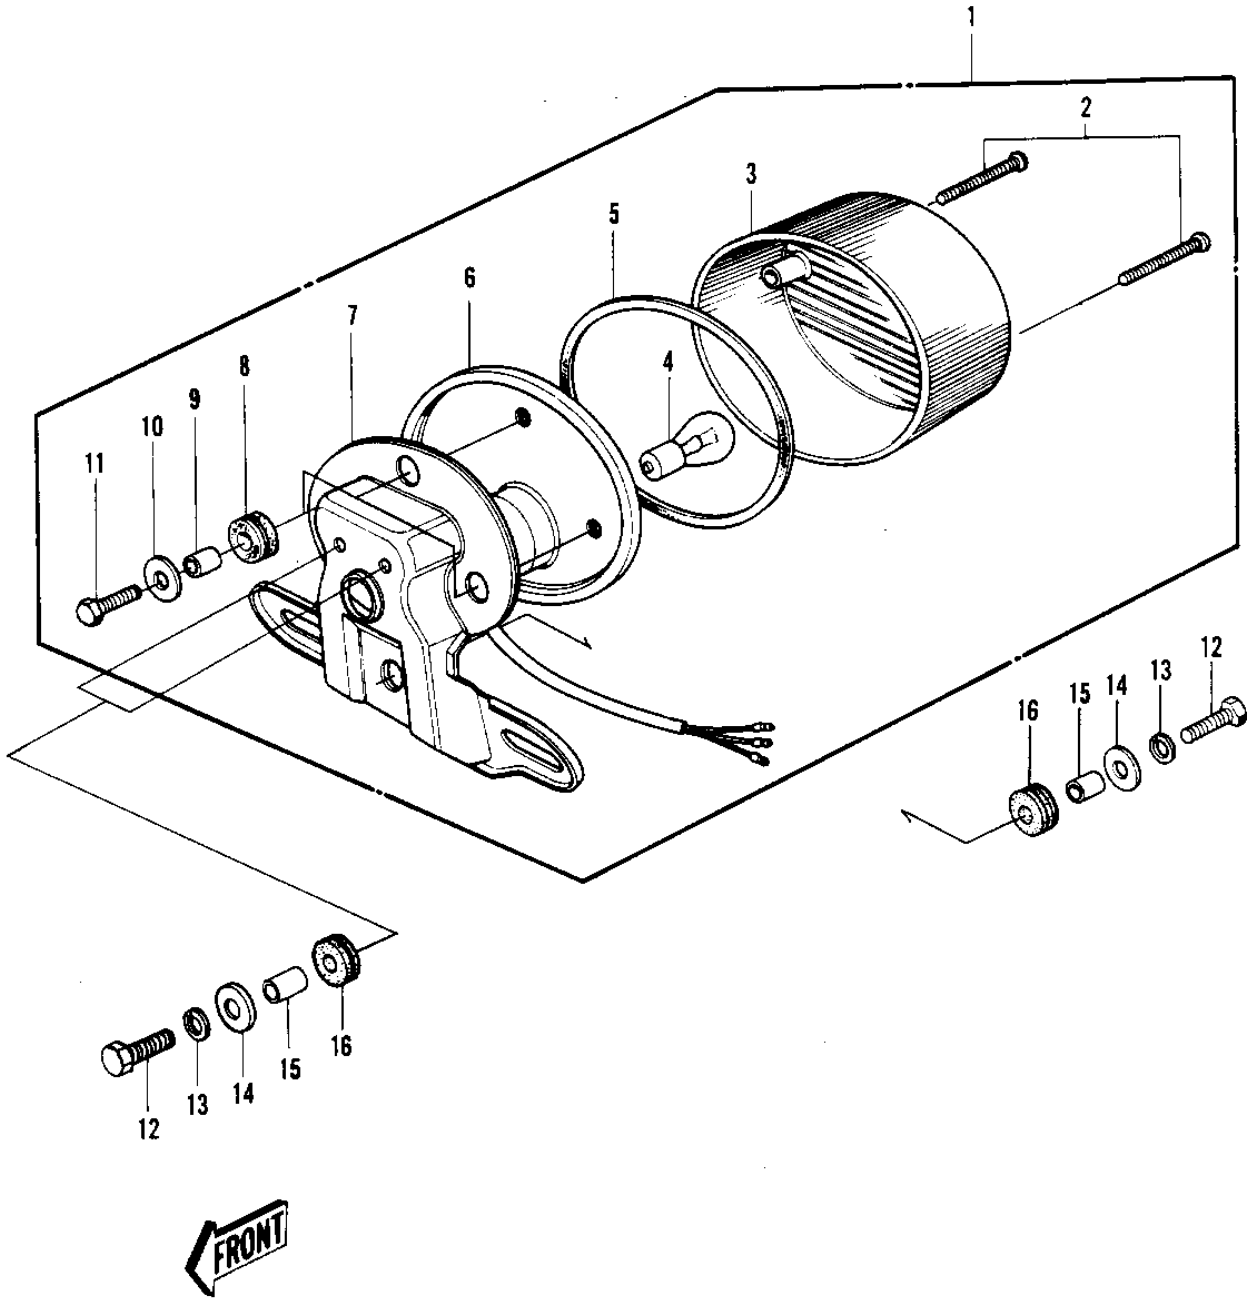

1975 Mach II PARTS DIAGRAM

TAILLIGHT ('74-'75 S3/S3-A)

1975 Mach II PARTS LIST

TAILLIGHT ('74-'75 S3/S3-A)

ITEM NAME	PART NUMBER	QUANTITY
LAMP ASSY-TAIL,BLACK (Ref # 1)	23024-026-21	
SCREW-PAN HEAD,4X35 (Ref # 2)	220E0435A	
LENS-TAIL LAMP (Ref # 3)	23026-023	
BULB,12V 23/8W (Ref # 4)	92069-060	
GASKET-TAIL LAMP LENS (Ref # 5)	23028-018	
CASE,TAIL LAMP (Ref # 6)	23027-030	
BKT-LICENSE PLT,BLACK (Ref # 7)	23036-022-21	
DAMPER RUBBER (Ref # 8)	92075-076	
COLLAR,6.8X10X8.5 (Ref # 9)	92027-129	
WASHER 6.5X20X1.6T (Ref # 10)	92022-125	
BOLT 6X22 (Ref # 11)	112B0622	
BOLT 6X22 (Ref # 12)	112B0622	
WASHER SPRING 6MM (Ref # 13)	461F0600	
WASHER 6.5X20X1.6T (Ref # 14)	92022-125	
COLLAR 6.8X10X10.5 (Ref # 15)	92027-120	
DAMPER RUBBER (Ref # 16)	92075-112	