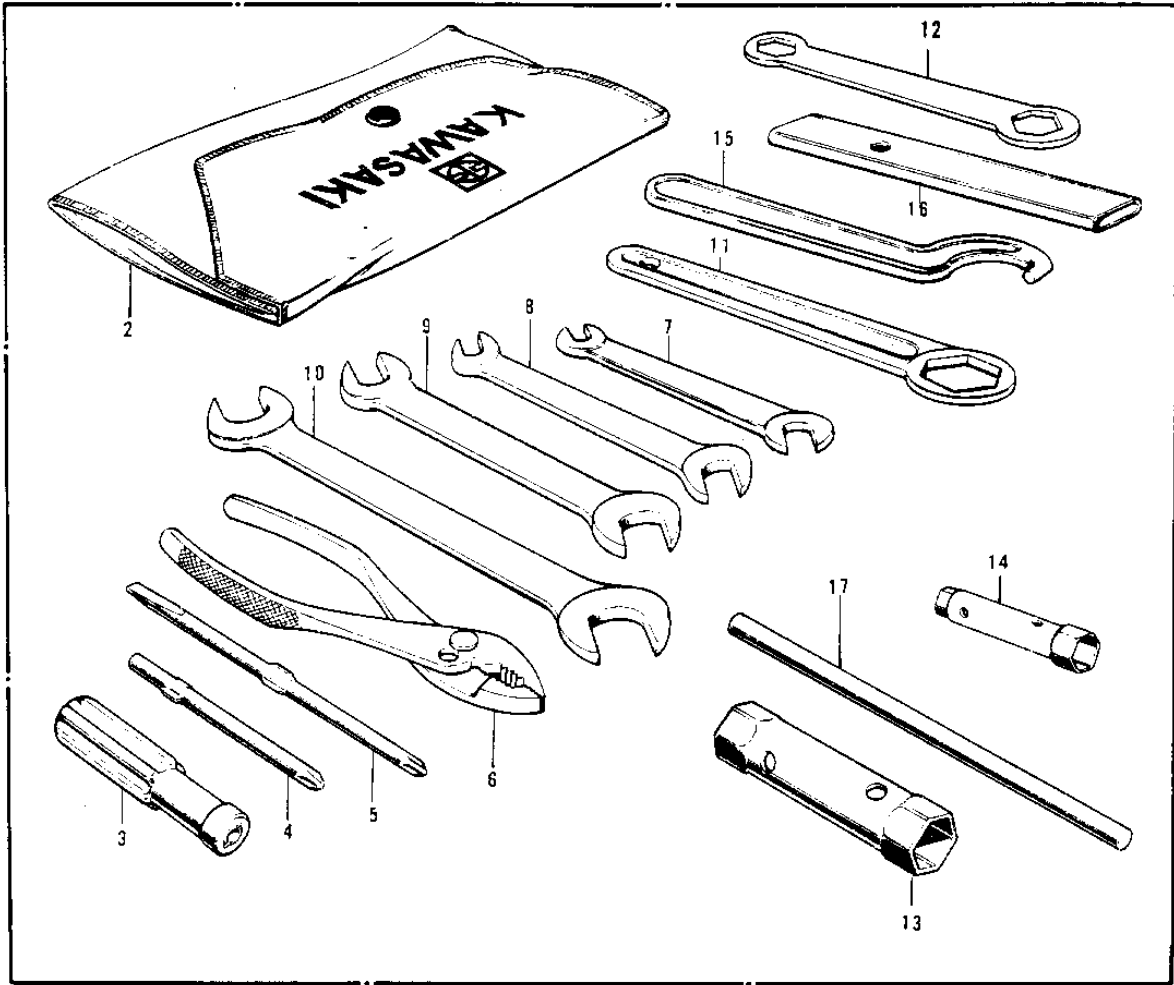

1974 Mach II PARTS DIAGRAM

OWNER TOOLS ('74-'75 S3/S3-A)

1974 Mach II PARTS LIST

OWNER TOOLS ('74-'75 S3/S3-A)

| ITEM NAME | PART NUMBER | QUANTITY |
|----------------------------------|-------------|----------|
| TOOL KIT (Ref # 1) | 56007-037 | 1 |
| *** N.L.A.*** (Canada) (Ref # 1) | 56007-028 | AL |
| BAG,TOOL (Ref # 2) | 56008-008 | 1 |
| 92106-1001 (Canada) (Ref # 3) | 92106-002 | 1 |
| SCREW DRIVER #3 PHLIP (Ref # 4) | 92107-005 | 1 |
| TOOL-DRIVER (Ref # 5) | 92107-1052 | 1 |
| PLIERS,160MM (Ref # 6) | 92112-003 | 1 |
| WRENCH,OPEN,8X10 (Ref # 7) | 92126-001 | 1 |
| WRENCH,OPEN END,12X13 (Ref # 8) | 92126-002 | 1 |
| TOOL-WRENCH,OPEN END, (Ref # 9) | 92110-1153 | 1 |
| 92110-1010 (Canada) (Ref # 10) | 92126-007 | 1 |
| WRENCH,BOX,32MM (Ref # 11) | 92108-010 | 1 |
| TOOL-WRENCH,BOX END,2 (Ref # 11) | 92110-1147 | 1 |
| 92110-1022 (Canada) (Ref # 12) | 92108-009 | 1 |
| WRENCH,BOX,17X21 (Ref # 13) | 92110-012 | 1 |
| WRENCH BOX 10MM (Ref # 14) | 92110-007 | 1 |
| 92110-1035 (Canada) (Ref # 15) | 92108-007 | 1 |
| BAR, WRENCH (Ref # 16) | 92111-004 | 1 |
| BAR,SPARK PLUG WRENCH (Ref # 17) | 92111-005 | 1 |
| LIQUID GASKET (Ref # 18) | 92104-002 | 1 |