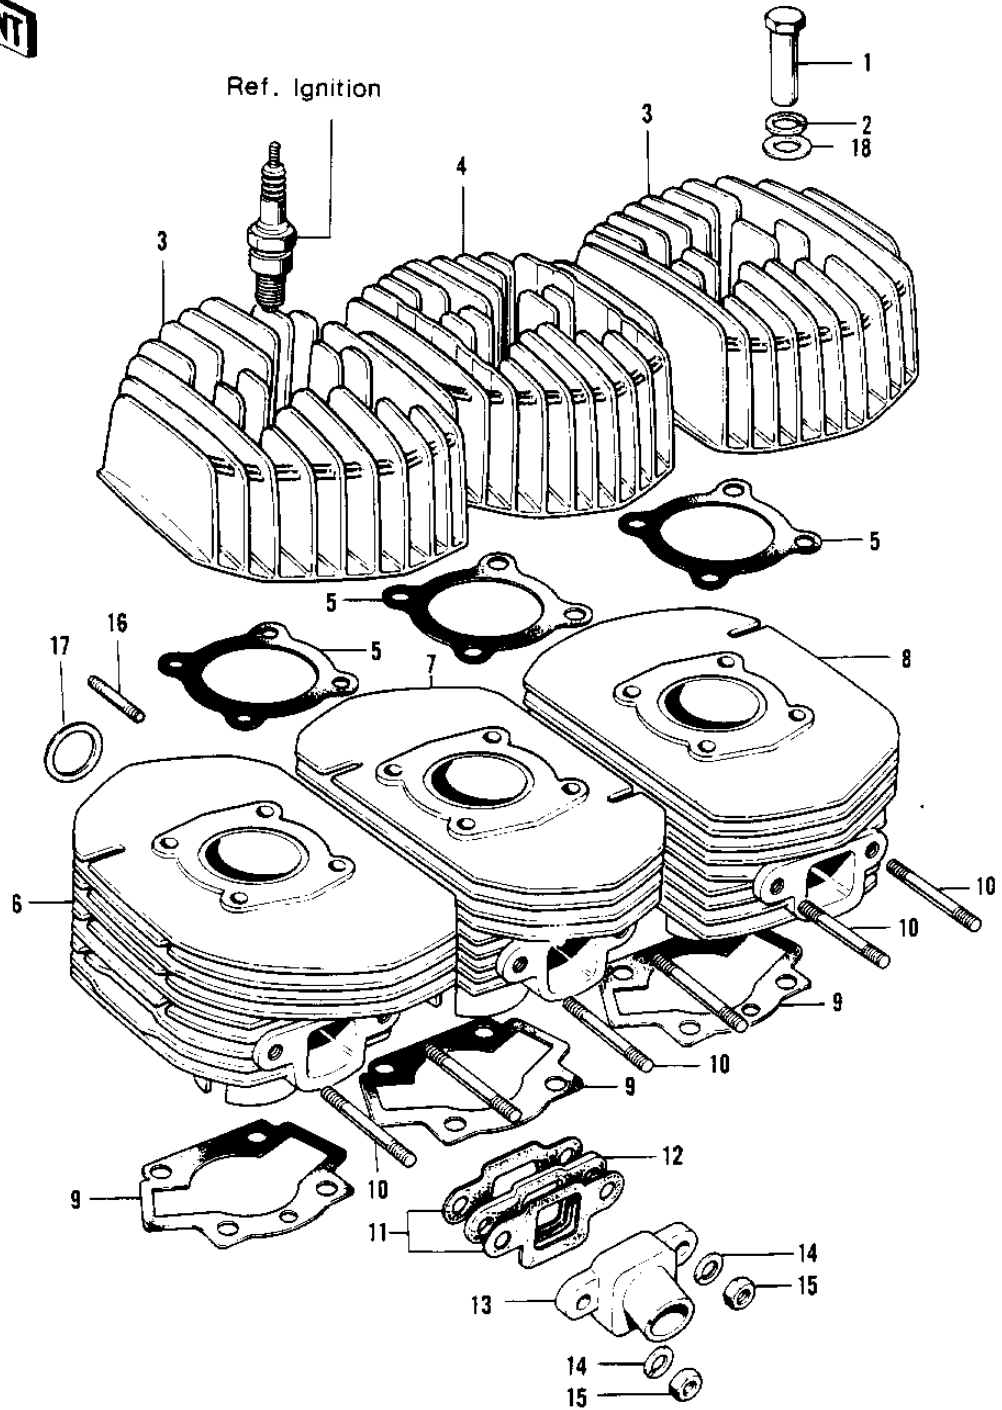

# 1977 KH400-A4 PARTS DIAGRAM

CYLINDER HEADS/CYLINDERS ('76-'78 A3/A4/

## 1977 KH400-A4 PARTS LIST

CYLINDER HEADS/CYLINDERS ('76-'78 A3/A4/

ITEM NAME	PART NUMBER	QUANTITY
NUT 8MM (Ref # 1)	92015-020	
WASHER SPRING 12MM (Ref # 2)	461F1200	
CYLINDER HEAD,L.H&R.H (Ref # 3)	11001-086-2H	
CYLINDER HEAD,CENTER (Ref # 4)	11001-087-2H	
GASKET,CYLINDER HEAD (Ref # 5)	11004-061	
CYLINDER,L.H,BARREL (Ref # 6)	11005-125-2H	
CYLINDER,CNTR,BARREL (Ref # 7)	11005-126-2H	
CYLINDER,R.H,BARREL (Ref # 8)	11005-127-2H	
GASKET,CYLINDER BASE (Ref # 9)	11009-036	
STUD 8X20 (Ref # 10)	172G0820	
GASKET-AIR INLET (Ref # 11)	16062-014	
INSULATOR-HEAT (Ref # 12)	16061-012	
INLET-AIR (Ref # 13)	16060-012	
WASHER SPRING 8MM (Ref # 14)	461F0800	
NUT,8MM (Ref # 15)	311B0800	
NUT,8MM (Ref # 15)	311B0800	
STUD,8X35 (Ref # 16)	92004-1009	
STUD,8X35 (Ref # 16)	92004-1009	
GASKET EXHAUST PIPE (Ref # 17)	18067-008	
WASHER PLAIN 12MM (Ref # 18)	92022-072	