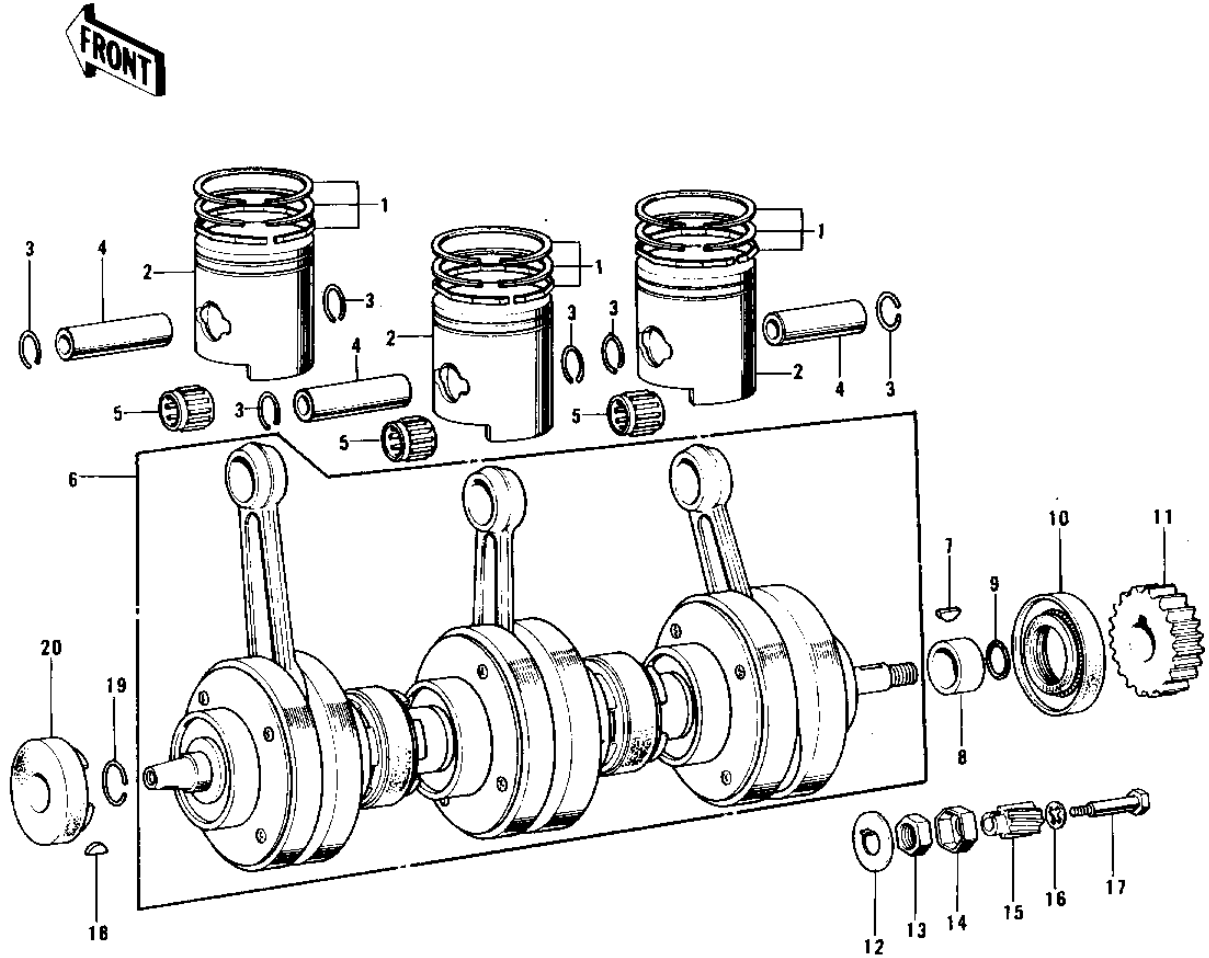

1976 KH400-A3 PARTS DIAGRAM

CRANKSHAFT/PISTONS ('76-'78 A3/A4/A5)

1976 KH400-A3 PARTS LIST

CRANKSHAFT/PISTONS ('76-'78 A3/A4/A5)

ITEM NAME	PART NUMBER	QUANTITY
RING SET,STD (Ref # 1)	13008-049	
RING SET,0.020" O.S (Ref # 1)	13025-053	
RING SET,0.040" O.S (Ref # 1)	13024-054	
PISTON,STD (Ref # 2)	13001-071	
PISTON,0.020" O.S (Ref # 2)	13029-062	
PISTON,0.040" O.S (Ref # 2)	13027-060	
CIRCLIP PISTON PIN (Ref # 3)	92036-005	
PIN-PISTON (Ref # 4)	13002-025	
NEEDLE BEARING SM END (Ref # 5)	13033-007	
CRANK CONROD ASSY (Ref # 6)	13031-1008	
WOODRUFF KEY (Ref # 7)	92038-015	
COLLAR CRANK OIL SEAL (Ref # 8)	92027-031	
"0" RING,22MM (Ref # 9)	92055-018	
OIL SEAL,TC326210 (Ref # 10)	92050-052	
GEAR,PRIMARY (Ref # 11)	13121-025	
WASHER,LOCK,18MM (Ref # 12)	92024-067	
NUT 18MM (Ref # 13)	92015-019	
WASHER LOCK (Ref # 14)	92024-021	
PINION-OIL PUMP (Ref # 15)	16084-014	
WASHER LOCK 6MM (Ref # 16)	463H0600	
BOLT-OIL PUMP GEAR (Ref # 17)	92003-068	
WOODRUFF KEY (Ref # 18)	92038-001	
CIRCLIP (Ref # 19)	92036-013	
OIL SEAL TCY256210 (Ref # 20)	92050-041	