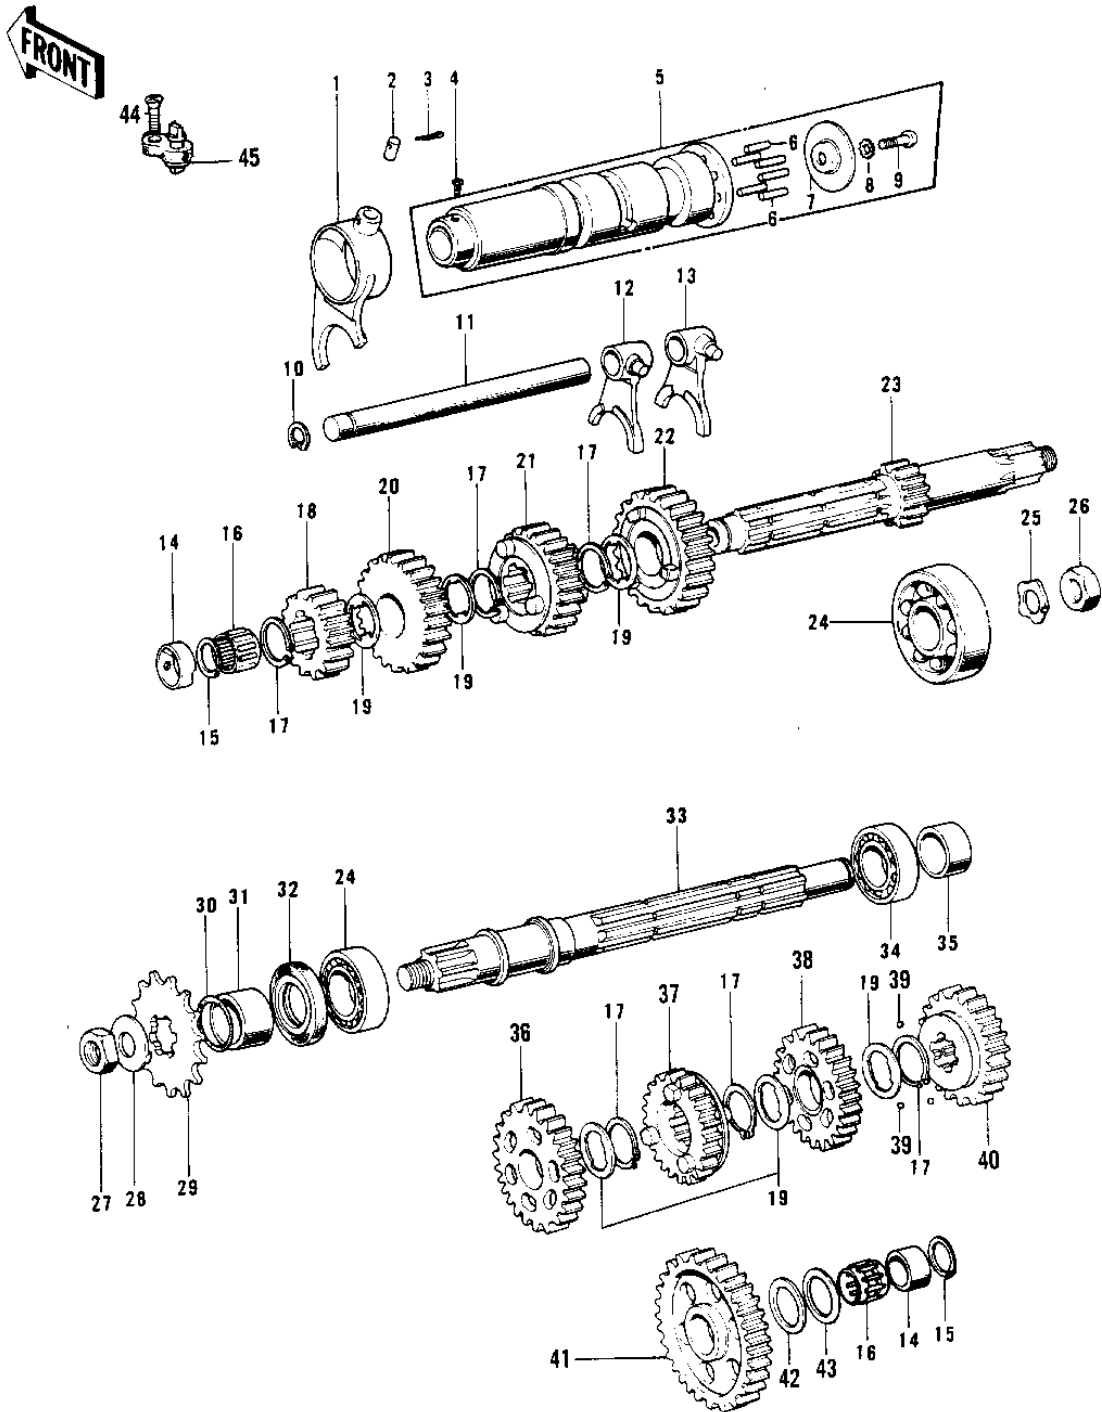

1977 KH400-A4 PARTS DIAGRAM

TRANSMISSION/CHANGE DRUM ('76-'78 A3/A4/

1977 KH400-A4 PARTS LIST

TRANSMISSION/CHANGE DRUM ('76-'78 A3/A4/

ITEM NAME	PART NUMBER	QUANTITY
FORK-SELECTOR,4TH&TOP (Ref # 1)	13140-037	
DOWEL PIN,8X18 (Ref # 2)	92042-021	
PIN COTTER 3.0X20 (Ref # 3)	550D3020	
SCREW PAN HEAD 4X6 (Ref # 4)	211B0406A	
DRUM ASSY-GEAR CHANGE (Ref # 5)	13239-003	
PIN GEAR CHANGE DRUM (Ref # 6)	92042-014	
PLATE CHANGE DRUM PIN (Ref # 7)	13142-008	
WASHER LOCK 6MM (Ref # 8)	464H0600	
SCREW PAN HEAD 6X14 (Ref # 9)	220B0614	
CIRCLIP 10MM (Ref # 10)	482J0100	
ROD-SHIFT (Ref # 11)	13209-006	
SELECTOR FORK,2ND&3RD (Ref # 12)	13140-054	
SELECTOR FORK,LOW (Ref # 13)	13140-053	
BUSH TRANSMISSION SFT (Ref # 14)	92028-043	
CIRCLIP 17MM (Ref # 15)	92033-009	
BEARING NEEDLE (Ref # 16)	92046-005	
CIRCLIP,25MM (Ref # 17)	92033-025	
2ND GEAR-DRIVE SHAFT (Ref # 18)	13130-028	
WASHER-LOCK (Ref # 19)	92024-034	
TOP GEAR-DRIVE SHAFT (Ref # 20)	13136-038	
3RD GEAR-DRIVE SHAFT (Ref # 21)	13132-027	
4TH GEAR-DRIVE SHAFT (Ref # 22)	13134-013	
SHAFT-DRIVE (Ref # 23)	13127-034	
BEARING BALL 6205NX3 (Ref # 24)	92045-010	
WASHER-LOCK,14MM (Ref # 25)	92024-046	
NUT 14MM (Ref # 26)	315B1400	
NUT 18MM (Ref # 27)	92015-019	
WASHER,LOCK,18MM (Ref # 28)	92024-067	
ENGINE SPROCKET 15T (Ref # 29)	13144-030	