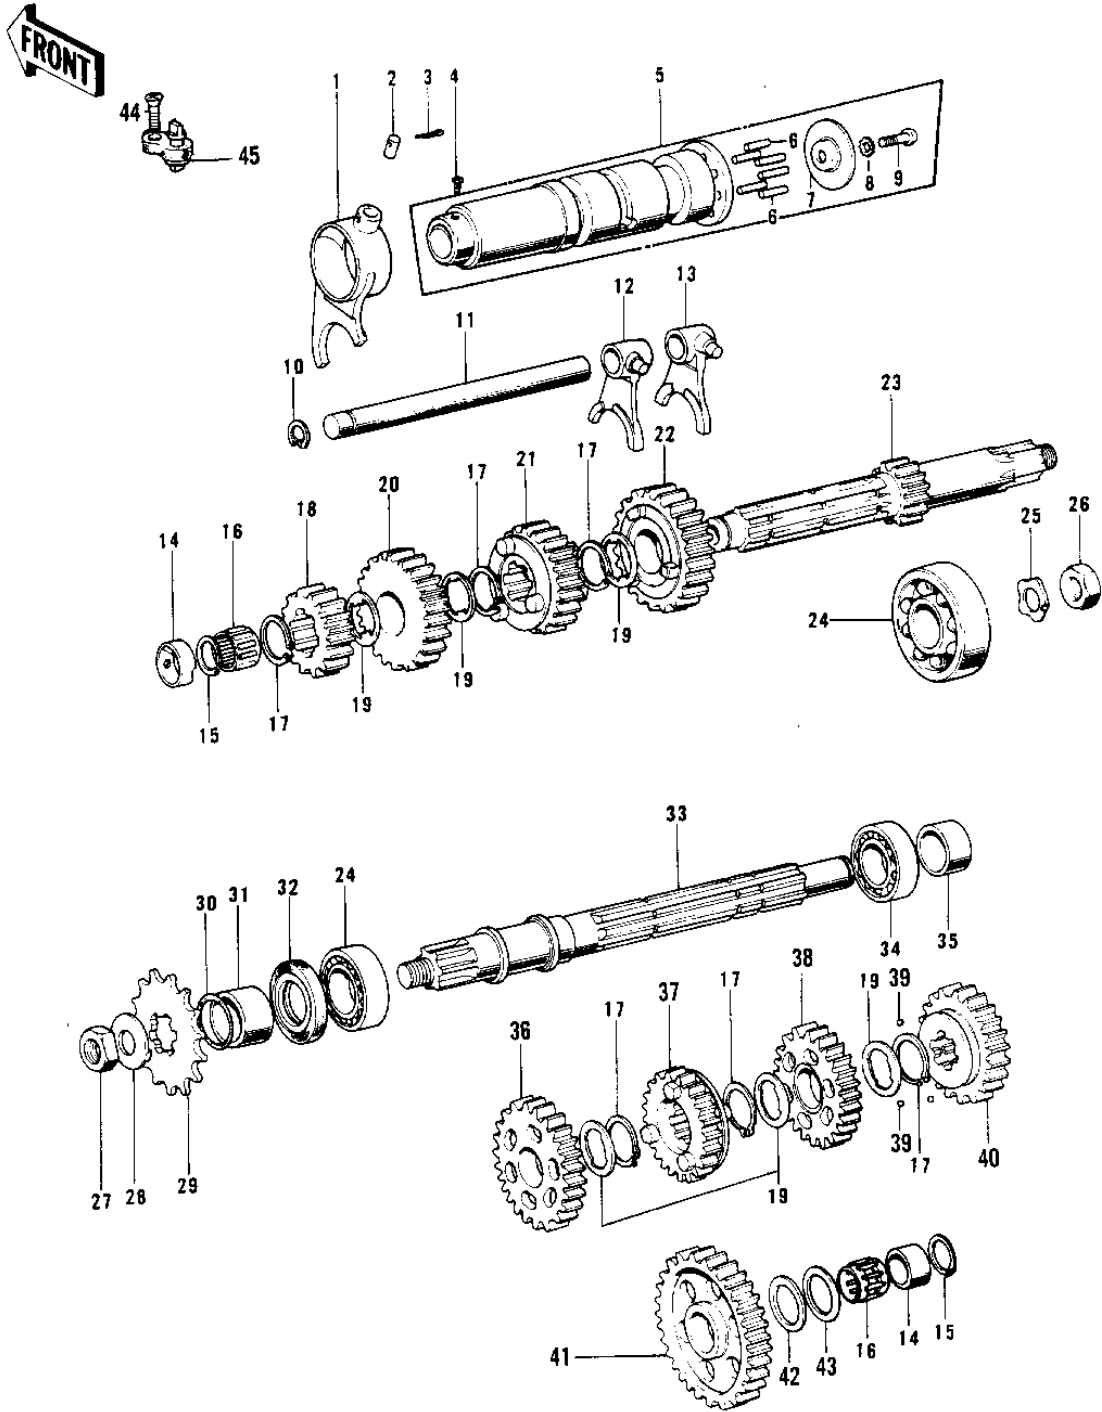

1974 Mach II PARTS DIAGRAM

TRANSMISSION/CHANGE DRUM ('76-'78 A3/A4/

1974 Mach II PARTS LIST

TRANSMISSION/CHANGE DRUM ('76-'78 A3/A4/

ITEM NAME	PART NUMBER	QUANTITY
FORK-SELECTOR,4TH&TOP (Ref # 1)	13140-037	1
DOWEL PIN,8X18 (Ref # 2)	92042-021	1
PIN COTTER 3.0X20 (Ref # 3)	550D3020	1
SCREW PAN HEAD 4X6 (Ref # 4)	211B0406A	1
DRUM ASSY-GEAR CHANGE (Ref # 5)	13239-003	1
PIN GEAR CHANGE DRUM (Ref # 6)	92042-014	6
PLATE CHANGE DRUM PIN (Ref # 7)	13142-008	1
WASHER LOCK 6MM (Ref # 8)	464H0600	1
SCREW PAN HEAD 6X14 (Ref # 9)	220B0614	1
CIRCLIP 10MM (Ref # 10)	482J0100	1
ROD-SHIFT (Ref # 11)	13209-006	1
SELECTOR FORK,2ND&3RD (Ref # 12)	13140-054	1
SELECTOR FORK,LOW (Ref # 13)	13140-053	1
BUSH TRANSMISSION SFT (Ref # 14)	92028-043	2
CIRCLIP 17MM (Ref # 15)	92033-009	2
BEARING NEEDLE (Ref # 16)	92046-005	2
CIRCLIP,25MM (Ref # 17)	92033-025	6
2ND GEAR-DRIVE SHAFT (Ref # 18)	13130-028	1
WASHER-LOCK (Ref # 19)	92024-034	6
TOP GEAR-DRIVE SHAFT (Ref # 20)	13136-038	1
3RD GEAR-DRIVE SHAFT (Ref # 21)	13132-027	1
4TH GEAR-DRIVE SHAFT (Ref # 22)	13134-013	1
SHAFT-DRIVE (Ref # 23)	13127-034	1
BEARING BALL 6205NX3 (Ref # 24)	92045-010	2
WASHER-LOCK,14MM (Ref # 25)	92024-046	1
NUT 14MM (Ref # 26)	315B1400	1
NUT 18MM (Ref # 27)	92015-019	1
WASHER,LOCK,18MM (Ref # 28)	92024-067	1
ENGINE SPROCKET 15T (Ref # 29)	13144-030	1