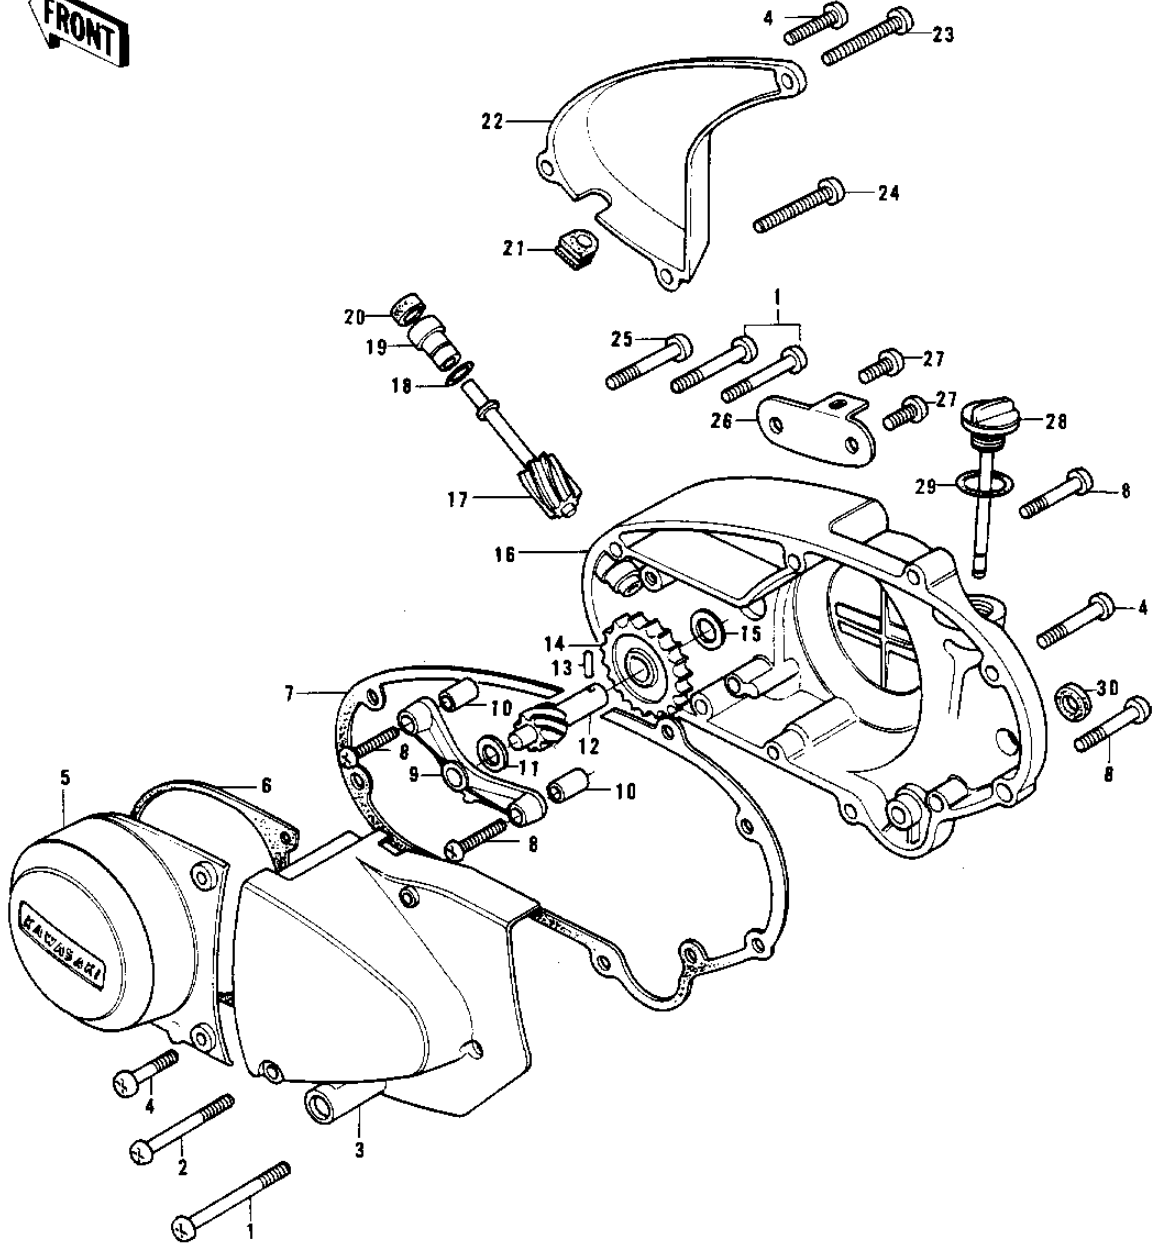

# 1977 KH400-A4 PARTS DIAGRAM

ENGINE COVERS (76-'78 A3/A4/A5)

# 1977 KH400-A4 PARTS LIST

## ENGINE COVERS ('76-'78 A3/A4/A5)

ITEM NAME	PART NUMBER	QUANTITY
SCREW PAN HEAD 6X55 (Ref # 1)	220B0655	
SCREW PAN HEAD 6X45 (Ref # 2)	220B0645	
COVER,CHAIN CASE,BUFF (Ref # 3)	14026-022-80	
SCREW PAN HEAD 6X25 (Ref # 4)	220B0625	
COVER,L.H,ENGINE,BUFF (Ref # 5)	14031-1031	
COVER,L.H,ENGINE,BUFF (Ref # 5)	14031-1031	
GASKET,L.H ENG COVER (Ref # 6)	14045-028	
GASKET-R.H ENGINE COV (Ref # 7)	14046-019	
SCREW PAN HEAD 6X30 (Ref # 8)	220B0630	
HOLDER-TACHOMETER GR (Ref # 9)	14018-005	
PIN-DOWEL (Ref # 10)	92042-007	
WASHER THRUST (Ref # 11)	92026-026	
GEAR-TACHOMETER (Ref # 12)	13224-008	
PIN,DOWEL (Ref # 13)	92042-035	
GEAR-OIL PUMP (Ref # 14)	16085-017	
WASHER THRUST (Ref # 15)	92026-025	
COVER,R.H,ENG. CLEAR (Ref # 16)	14032-1018	
COVER,R.H,ENG. CLEAR (Ref # 16)	14032-1018	
SHAFT-TACHOMETER GEAR (Ref # 17)	13226-005	
"0" RING (Ref # 18)	92055-025	
BUSH (Ref # 19)	92028-075	
OIL SEAL (Ref # 20)	92054-004	
GROMMET-R.H ENG COVER (Ref # 21)	14038-030	
COVER,OIL PUMP,BUFF (Ref # 22)	14030-030-80	
SCREW-PAN HEAD,6X90 (Ref # 23)	220B0690	
SCREW PAN HEAD 6X100 (Ref # 24)	220B06100	
SCREW PAN HEAD 6X35 (Ref # 25)	220B0635	
HOLDER (Ref # 26)	14044-006	
SCREW PAN HEAD 6X20 (Ref # 27)	220B0620	

# 1977 KH400-A4 PARTS LIST

ENGINE COVERS ('76-'78 A3/A4/A5)

ITEM NAME	PART NUMBER	QUANTITY
PLUG-OIL FILLER (Ref # 28)	16115-017	
"0" RING,20MM (Ref # 29)	670B2020	
OIL SEAL SB16244 (Ref # 30)	92049-002	
CIRCLIP (Ref # 31)	92036-017	