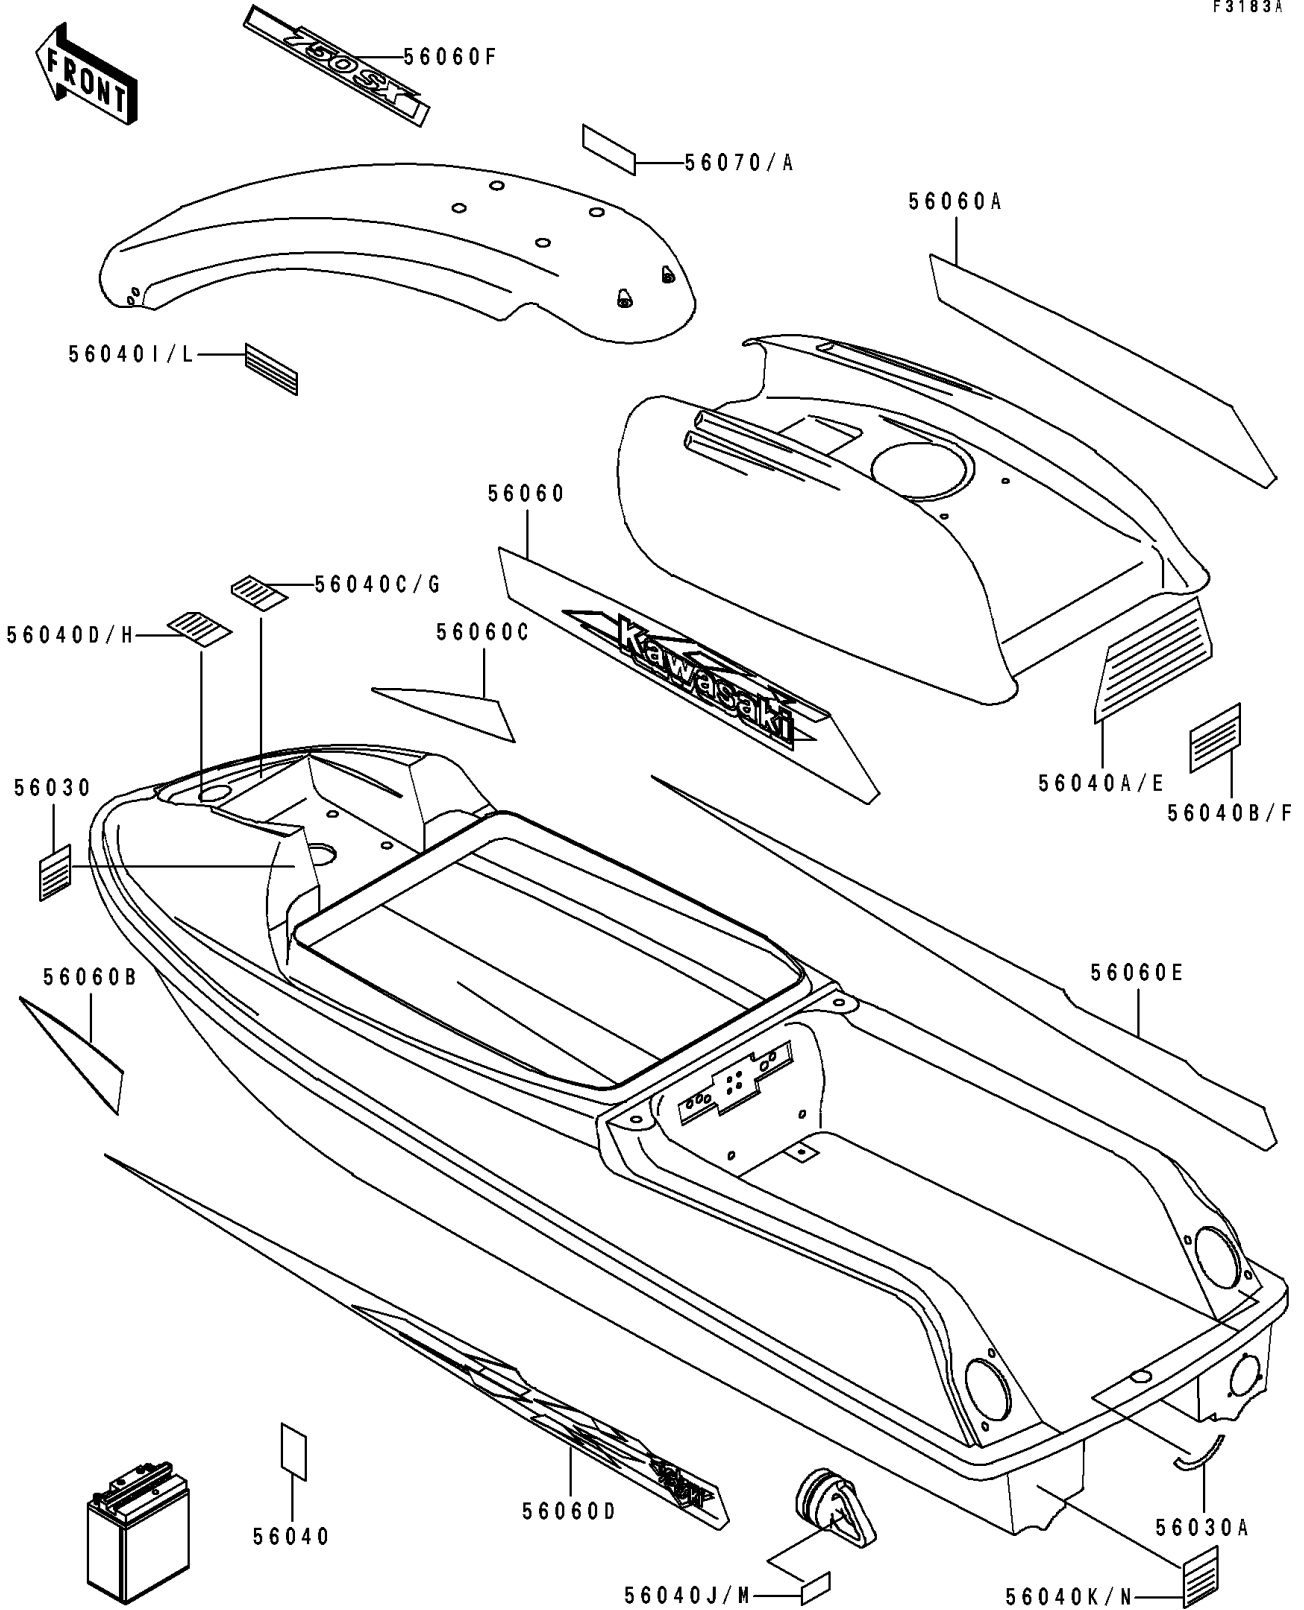

1993 750 SX PARTS DIAGRAM

Labels(JS750-A2)

F3183A

1993 750 SX PARTS LIST

Labels(JS750-A2)

ITEM NAME	PART NUMBER	QUANTITY
LABEL,OIL RECOMMENDED(FRENCH) (Ref # 56030)	56030-3765	1
LABEL,FIRE EXTINGUISHER (Ref # 56030A)	56030-3789	1
LABEL,BATTERY CAUTION(FRENCH) (Ref # 56040)	56040-1106	1
LABEL-WARNING,IMPORTANT SAFETY (Ref # 56040A)	56040-3932	1
LABEL-WARNING,CAUTION SAFETY (Ref # 56040B)	56040-3933	1
LABEL-WARNING,FUEL SUPPLY (Ref # 56040C)	56040-3934	1
LABEL-WARNING,OIL CAUTION (Ref # 56040D)	56040-3935	1
LABEL,IMPORTANT SAFETY(FRENCH) (Ref # 56040E)	56040-3939	1
LABEL-WARNING,CAUTION SAFETY (Ref # 56040F)	56040-3940	1
LABEL,FUEL SUPPLY(FRENCH) (Ref # 56040G)	56040-3941	1
LABEL-WARNING,OIL CAUTION (Ref # 56040H)	56040-3942	1
LABEL-WARNING,CAUTION SAFETY (Ref # 56040I)	56040-3944	1
LABEL-WARNING,CAUTION SAFETY (Ref # 56040J)	56040-3945	2
LABEL-WARNING,NOZZLE (Ref # 56040K)	56040-3946	1
LABEL-WARNING,CAUTION SAFETY (Ref # 56040L)	56040-3952	1
LABEL-WARNING,CAUTION SAFETY (Ref # 56040M)	56040-3953	2
LABEL,NOZZLE CHECK(FRENCH) (Ref # 56040N)	56040-3954	1
PATTERN,ENGINE HOOD,LH (Ref # 56060)	56060-1299	1
PATTERN,ENGINE HOOD,RH (Ref # 56060A)	56060-1300	1
PATTERN,DECK,UPP,LH (Ref # 56060B)	56060-1301	1
PATTERN,DECK,UPP,RH (Ref # 56060C)	56060-1302	1
PATTERN,DECK,LWR,LH (Ref # 56060D)	56060-1303	1
PATTERN,DECK,LWR,RH (Ref # 56060E)	56060-1304	1
PATTERN,HANDLE POLE (Ref # 56060F)	56060-1305	1
LABEL-WARNING,CAUTION SAFETY (Ref # 56070)	56070-3723	1
LABEL,CAUTION SAFETY(FRENCH) (Ref # 56070A)	56070-3725	1