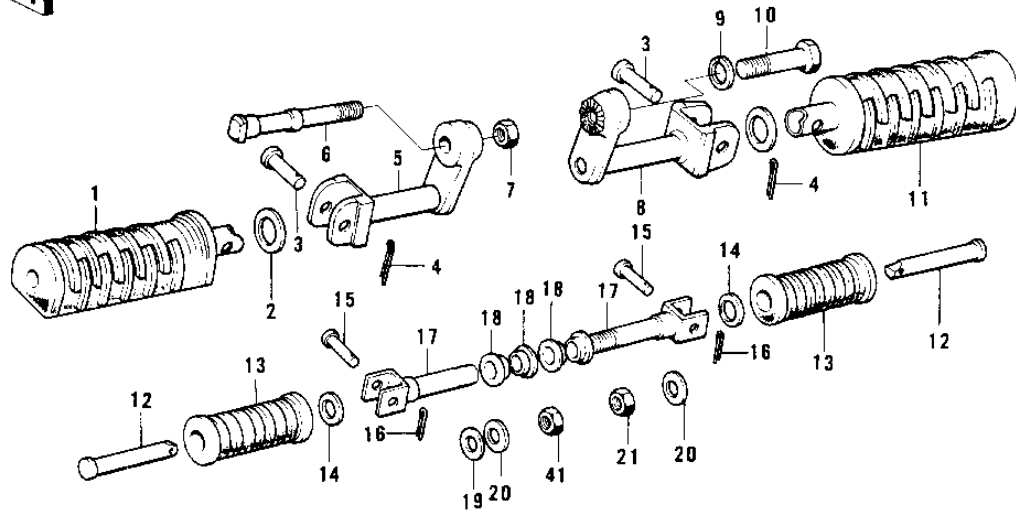

1976 KH400-A3 PARTS DIAGRAM

FOOTRESTS/STANDS/BRAKE PEDAL

1976 KH400-A3 PARTS LIST

FOOTRESTS/STANDS/BRAKE PEDAL

ITEM NAME	PART NUMBER	QUANTITY
BAR-FOOTREST,L.H (Ref # 1)	34028-011	
WASHER PL 22.5X36X2.3 (Ref # 2)	92022-204	
PIN-FOOTREST BAR FIT (Ref # 3)	92043-080	
PIN,COTTER,2.5X15 (Ref # 4)	550D2515	
HOLDER-FOTREST BAR LH (Ref # 5)	34003-040	
BOLT-L.H FOOTREST FIT (Ref # 6)	92003-076	
NUT-HEX-FINE,12MM (Ref # 7)	315B1200	
HOLDER-FOTREST BAR RH (Ref # 8)	34003-041	
WASHER SPRING 12MM (Ref # 9)	461F1200	
BOLT,R.H.FOOTREST FIT (Ref # 10)	92001-1068	
BAR-FOOTREST,R.H (Ref # 11)	34028-012	
BAR-RR FOOTREST (OPT) (Ref # 12)	34028-009	
RUBBER,REAR FOOTREST (Ref # 13)	92076-024	
WASHER-PLAIN (OPT) (Ref # 14)	92022-199	
PIN (Ref # 15)	92043-1464	
PIN,COTTER,2.0X12 (Ref # 16)	550D2012	
BRACKET,REAR FOOTREST (Ref # 17)	34029-011	
BUSHING,MUFFLER FITT (Ref # 18)	92092-010	
WASHER-HANDLEBAR FIT (Ref # 19)	92022-196	
WASHER,PLAIN,10MM (Ref # 20)	411B1000	
NUT,LOCK,10MM (Ref # 21)	92019-021	
SHAFT MAIN STAND (Ref # 22)	34019-011	
SPRING-MAIN STAND (Ref # 23)	34023-010	
STAND-MAIN (Ref # 24)	34011-035	
PIN COTTER 3.0X25 (Ref # 25)	550D3025	
DAMPER RUBB-MAIN STND (Ref # 26)	92075-115	
BOLT-SIDE STAND (Ref # 27)	92003-079	
SPRING MAIN STAND (Ref # 28)	34023-005	
STAND-SIDE (Ref # 29)	34024-051	

1976 KH400-A3 PARTS LIST

FOOTRESTS/STANDS/BRAKE PEDAL

ITEM NAME	PART NUMBER	QUANTITY
WASHER SPRING 10MM (Ref # 30)	461F1000	
NUT,10MM (Ref # 31)	314B1000	
DAMPER RUBB SIDE STND (Ref # 32)	92075-031	
SPRING,BRAKE PEDAL (Ref # 33)	43005-033	
PEDAL,BRAKE (Ref # 34)	43001-060	
CIRCLIP 12MM (Ref # 35)	482K0200	
PIN COTTER 2.0X15 (Ref # 36)	550D2015	
WASHER PLAIN 6MM (Ref # 37)	410B0600	
PIN R BRK CABLE JOINT (Ref # 38)	92043-034	
BOLT 6X22 (Ref # 39)	112B0622	
NUT 6MM (Ref # 40)	311B0600	
NUT,10MM (Ref # 41)	92015-1429	