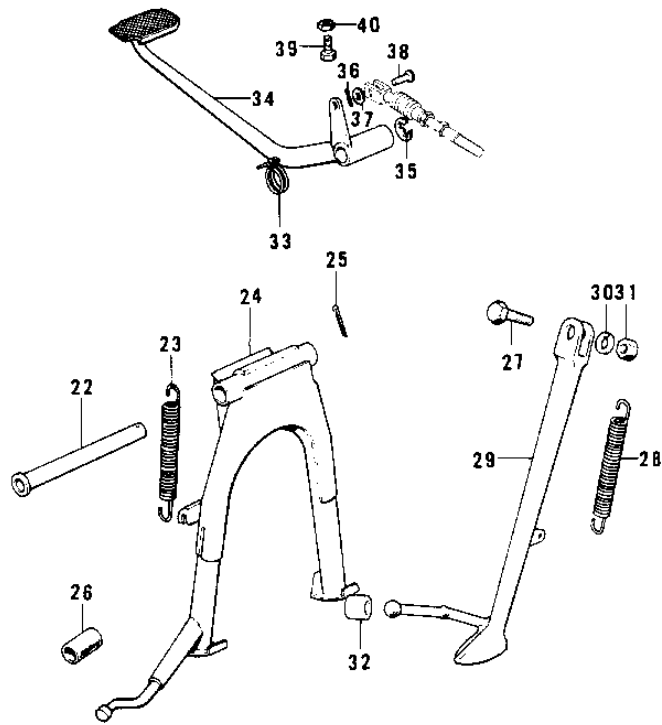

1976 KH400-A3 PARTS DIAGRAM

FOOTRESTS/STANDS/BRAKE PEDAL

1976 KH400-A3 PARTS LIST

FOOTRESTS/STANDS/BRAKE PEDAL

ITEM NAME	PART NUMBER	QUANTITY
BAR-FOOTREST,L.H (Ref # 1)	34028-011	
WASHER PL 22.5X36X2.3 (Ref # 2)	92022-204	
PIN-FOOTREST BAR FIT (Ref # 3)	92043-080	
PIN,COTTER,2.5X15 (Ref # 4)	550D2515	
HOLDER-FOTREST BAR LH (Ref # 5)	34003-040	
BOLT-L.H FOOTREST FIT (Ref # 6)	92003-076	
NUT-HEX-FINE,12MM (Ref # 7)	315B1200	
HOLDER-FOTREST BAR RH (Ref # 8)	34003-041	
WASHER SPRING 12MM (Ref # 9)	461F1200	
BOLT,R.H.FOOTREST FIT (Ref # 10)	92001-1068	
BAR-FOOTREST,R.H (Ref # 11)	34028-012	
BAR-RR FOOTREST (OPT) (Ref # 12)	34028-009	
RUBBER,REAR FOOTREST (Ref # 13)	92076-024	
WASHER-PLAIN (OPT) (Ref # 14)	92022-199	
PIN (Ref # 15)	92043-1464	
PIN,COTTER,2.0X12 (Ref # 16)	550D2012	
BRACKET,REAR FOOTREST (Ref # 17)	34029-011	
BUSHING,MUFFLER FITT (Ref # 18)	92092-010	
WASHER-HANDLEBAR FIT (Ref # 19)	92022-196	
WASHER,PLAIN,10MM (Ref # 20)	411B1000	
NUT,LOCK,10MM (Ref # 21)	92019-021	
SHAFT MAIN STAND (Ref # 22)	34019-011	
SPRING-MAIN STAND (Ref # 23)	34023-010	
STAND-MAIN (Ref # 24)	34011-035	
PIN COTTER 3.0X25 (Ref # 25)	550D3025	
DAMPER RUBB-MAIN STND (Ref # 26)	92075-115	
BOLT-SIDE STAND (Ref # 27)	92003-079	
SPRING MAIN STAND (Ref # 28)	34023-005	
STAND-SIDE (Ref # 29)	34024-051	

1976 KH400-A3 PARTS LIST

FOOTRESTS/STANDS/BRAKE PEDAL

ITEM NAME	PART NUMBER	QUANTITY
WASHER SPRING 10MM (Ref # 30)	461F1000	
NUT,10MM (Ref # 31)	314B1000	
DAMPER RUBB SIDE STND (Ref # 32)	92075-031	
SPRING,BRAKE PEDAL (Ref # 33)	43005-033	
PEDAL,BRAKE (Ref # 34)	43001-060	
CIRCLIP 12MM (Ref # 35)	482K0200	
PIN COTTER 2.0X15 (Ref # 36)	550D2015	
WASHER PLAIN 6MM (Ref # 37)	410B0600	
PIN R BRK CABLE JOINT (Ref # 38)	92043-034	
BOLT 6X22 (Ref # 39)	112B0622	
NUT 6MM (Ref # 40)	311B0600	
NUT,10MM (Ref # 41)	92015-1429	