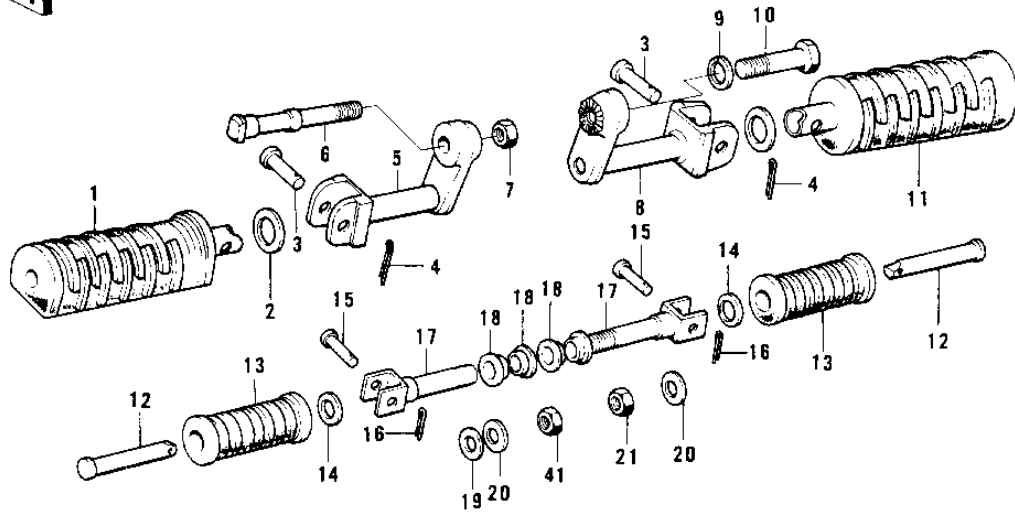

# 1977 KH400-A4 PARTS DIAGRAM

FOOTRESTS/STANDS/BRAKE PEDAL

# 1977 KH400-A4 PARTS LIST

## FOOTRESTS/STANDS/BRAKE PEDAL

ITEM NAME	PART NUMBER	QUANTITY
BAR-FOOTREST,L.H (Ref # 1)	34028-011	
WASHER PL 22.5X36X2.3 (Ref # 2)	92022-204	
PIN-FOOTREST BAR FIT (Ref # 3)	92043-080	
PIN,COTTER,2.5X15 (Ref # 4)	550D2515	
HOLDER-FOTREST BAR LH (Ref # 5)	34003-040	
BOLT-L.H FOOTREST FIT (Ref # 6)	92003-076	
NUT-HEX-FINE,12MM (Ref # 7)	315B1200	
HOLDER-FOTREST BAR RH (Ref # 8)	34003-041	
WASHER SPRING 12MM (Ref # 9)	461F1200	
BOLT,R.H.FOOTREST FIT (Ref # 10)	92001-1068	
BAR-FOOTREST,R.H (Ref # 11)	34028-012	
BAR-RR FOOTREST (OPT) (Ref # 12)	34028-009	
RUBBER,REAR FOOTREST (Ref # 13)	92076-024	
WASHER-PLAIN (OPT) (Ref # 14)	92022-199	
PIN (Ref # 15)	92043-1464	
PIN,COTTER,2.0X12 (Ref # 16)	550D2012	
BRACKET,REAR FOOTREST (Ref # 17)	34029-011	
BUSHING,MUFFLER FITT (Ref # 18)	92092-010	
WASHER-HANDLEBAR FIT (Ref # 19)	92022-196	
WASHER,PLAIN,10MM (Ref # 20)	411B1000	
NUT,LOCK,10MM (Ref # 21)	92019-021	
SHAFT MAIN STAND (Ref # 22)	34019-011	
SPRING-MAIN STAND (Ref # 23)	34023-010	
STAND-MAIN (Ref # 24)	34011-035	
PIN COTTER 3.0X25 (Ref # 25)	550D3025	
DAMPER RUBB-MAIN STND (Ref # 26)	92075-115	
BOLT-SIDE STAND (Ref # 27)	92003-079	
SPRING MAIN STAND (Ref # 28)	34023-005	
STAND-SIDE (Ref # 29)	34024-051	

### FOOTRESTS/STANDS/BRAKE PEDAL

ITEM NAME	PART NUMBER	QUANTITY
WASHER SPRING 10MM (Ref # 30)	461F1000	
NUT,10MM (Ref # 31)	314B1000	
DAMPER RUBB SIDE STND (Ref # 32)	92075-031	
SPRING,BRAKE PEDAL (Ref # 33)	43005-033	
PEDAL,BRAKE (Ref # 34)	43001-060	
CIRCLIP 12MM (Ref # 35)	482K0200	
PIN COTTER 2.0X15 (Ref # 36)	550D2015	
WASHER PLAIN 6MM (Ref # 37)	410B0600	
PIN R BRK CABLE JOINT (Ref # 38)	92043-034	
BOLT 6X22 (Ref # 39)	112B0622	
NUT 6MM (Ref # 40)	311B0600	
NUT,10MM (Ref # 41)	92015-1429	