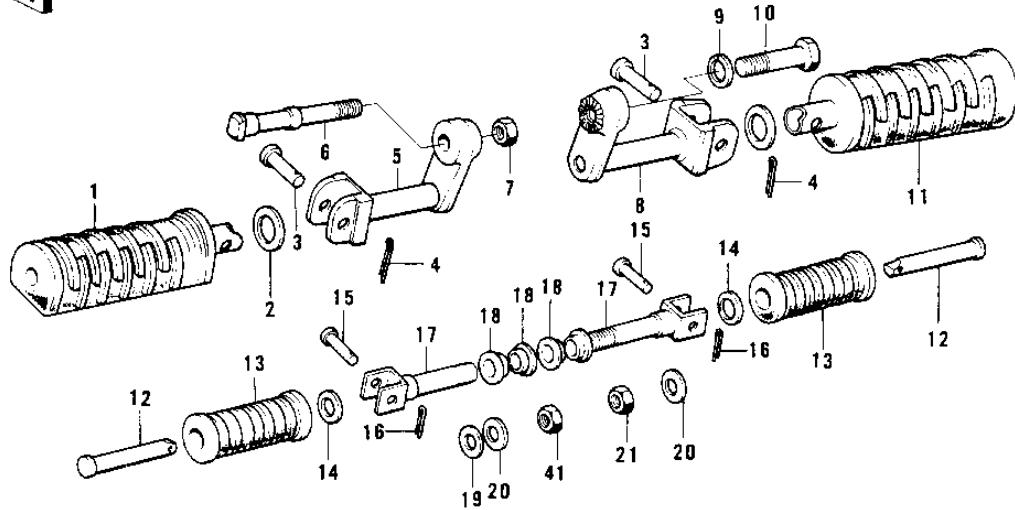

1977 KH400-A4 PARTS DIAGRAM

FOOTRESTS/STANDS/BRAKE PEDAL

1977 KH400-A4 PARTS LIST

FOOTRESTS/STANDS/BRAKE PEDAL

ITEM NAME	PART NUMBER	QUANTITY
BAR-FOOTREST,L.H (Ref # 1)	34028-011	
WASHER PL 22.5X36X2.3 (Ref # 2)	92022-204	
PIN-FOOTREST BAR FIT (Ref # 3)	92043-080	
PIN,COTTER,2.5X15 (Ref # 4)	550D2515	
HOLDER-FOTREST BAR LH (Ref # 5)	34003-040	
BOLT-L.H FOOTREST FIT (Ref # 6)	92003-076	
NUT-HEX-FINE,12MM (Ref # 7)	315B1200	
HOLDER-FOTREST BAR RH (Ref # 8)	34003-041	
WASHER SPRING 12MM (Ref # 9)	461F1200	
BOLT,R.H.FOOTREST FIT (Ref # 10)	92001-1068	
BAR-FOOTREST,R.H (Ref # 11)	34028-012	
BAR-RR FOOTREST (OPT) (Ref # 12)	34028-009	
RUBBER,REAR FOOTREST (Ref # 13)	92076-024	
WASHER-PLAIN (OPT) (Ref # 14)	92022-199	
PIN (Ref # 15)	92043-1464	
PIN,COTTER,2.0X12 (Ref # 16)	550D2012	
BRACKET,REAR FOOTREST (Ref # 17)	34029-011	
BUSHING,MUFFLER FITT (Ref # 18)	92092-010	
WASHER-HANDLEBAR FIT (Ref # 19)	92022-196	
WASHER,PLAIN,10MM (Ref # 20)	411B1000	
NUT,LOCK,10MM (Ref # 21)	92019-021	
SHAFT MAIN STAND (Ref # 22)	34019-011	
SPRING-MAIN STAND (Ref # 23)	34023-010	
STAND-MAIN (Ref # 24)	34011-035	
PIN COTTER 3.0X25 (Ref # 25)	550D3025	
DAMPER RUBB-MAIN STND (Ref # 26)	92075-115	
BOLT-SIDE STAND (Ref # 27)	92003-079	
SPRING MAIN STAND (Ref # 28)	34023-005	
STAND-SIDE (Ref # 29)	34024-051	

1977 KH400-A4 PARTS LIST

FOOTRESTS/STANDS/BRAKE PEDAL

ITEM NAME	PART NUMBER	QUANTITY
WASHER SPRING 10MM (Ref # 30)	461F1000	
NUT,10MM (Ref # 31)	314B1000	
DAMPER RUBB SIDE STND (Ref # 32)	92075-031	
SPRING,BRAKE PEDAL (Ref # 33)	43005-033	
PEDAL,BRAKE (Ref # 34)	43001-060	
CIRCLIP 12MM (Ref # 35)	482K0200	
PIN COTTER 2.0X15 (Ref # 36)	550D2015	
WASHER PLAIN 6MM (Ref # 37)	410B0600	
PIN R BRK CABLE JOINT (Ref # 38)	92043-034	
BOLT 6X22 (Ref # 39)	112B0622	
NUT 6MM (Ref # 40)	311B0600	
NUT,10MM (Ref # 41)	92015-1429	