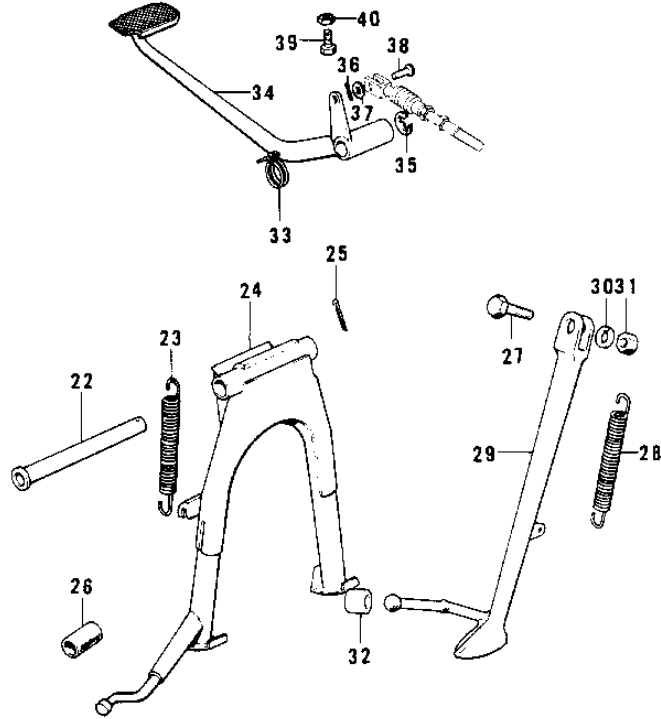

1977 KH400-A4 PARTS DIAGRAM

FOOTRESTS/STANDS/BRAKE PEDAL

1977 KH400-A4 PARTS LIST

FOOTRESTS/STANDS/BRAKE PEDAL

ITEM NAME	PART NUMBER	QUANTITY
BAR-FOOTREST,L.H (Ref # 1)	34028-011	
WASHER PL 22.5X36X2.3 (Ref # 2)	92022-204	
PIN-FOOTREST BAR FIT (Ref # 3)	92043-080	
PIN,COTTER,2.5X15 (Ref # 4)	550D2515	
HOLDER-FOTREST BAR LH (Ref # 5)	34003-040	
BOLT-L.H FOOTREST FIT (Ref # 6)	92003-076	
NUT-HEX-FINE,12MM (Ref # 7)	315B1200	
HOLDER-FOTREST BAR RH (Ref # 8)	34003-041	
WASHER SPRING 12MM (Ref # 9)	461F1200	
BOLT,R.H.FOOTREST FIT (Ref # 10)	92001-1068	
BAR-FOOTREST,R.H (Ref # 11)	34028-012	
BAR-RR FOOTREST (OPT) (Ref # 12)	34028-009	
RUBBER,REAR FOOTREST (Ref # 13)	92076-024	
WASHER-PLAIN (OPT) (Ref # 14)	92022-199	
PIN (Ref # 15)	92043-1464	
PIN,COTTER,2.0X12 (Ref # 16)	550D2012	
BRACKET,REAR FOOTREST (Ref # 17)	34029-011	
BUSHING,MUFFLER FITT (Ref # 18)	92092-010	
WASHER-HANDLEBAR FIT (Ref # 19)	92022-196	
WASHER,PLAIN,10MM (Ref # 20)	411B1000	
NUT,LOCK,10MM (Ref # 21)	92019-021	
SHAFT MAIN STAND (Ref # 22)	34019-011	
SPRING-MAIN STAND (Ref # 23)	34023-010	
STAND-MAIN (Ref # 24)	34011-035	
PIN COTTER 3.0X25 (Ref # 25)	550D3025	
DAMPER RUBB-MAIN STND (Ref # 26)	92075-115	
BOLT-SIDE STAND (Ref # 27)	92003-079	
SPRING MAIN STAND (Ref # 28)	34023-005	
STAND-SIDE (Ref # 29)	34024-051	

1977 KH400-A4 PARTS LIST

FOOTRESTS/STANDS/BRAKE PEDAL

ITEM NAME	PART NUMBER	QUANTITY
WASHER SPRING 10MM (Ref # 30)	461F1000	
NUT,10MM (Ref # 31)	314B1000	
DAMPER RUBB SIDE STND (Ref # 32)	92075-031	
SPRING,BRAKE PEDAL (Ref # 33)	43005-033	
PEDAL,BRAKE (Ref # 34)	43001-060	
CIRCLIP 12MM (Ref # 35)	482K0200	
PIN COTTER 2.0X15 (Ref # 36)	550D2015	
WASHER PLAIN 6MM (Ref # 37)	410B0600	
PIN R BRK CABLE JOINT (Ref # 38)	92043-034	
BOLT 6X22 (Ref # 39)	112B0622	
NUT 6MM (Ref # 40)	311B0600	
NUT,10MM (Ref # 41)	92015-1429	