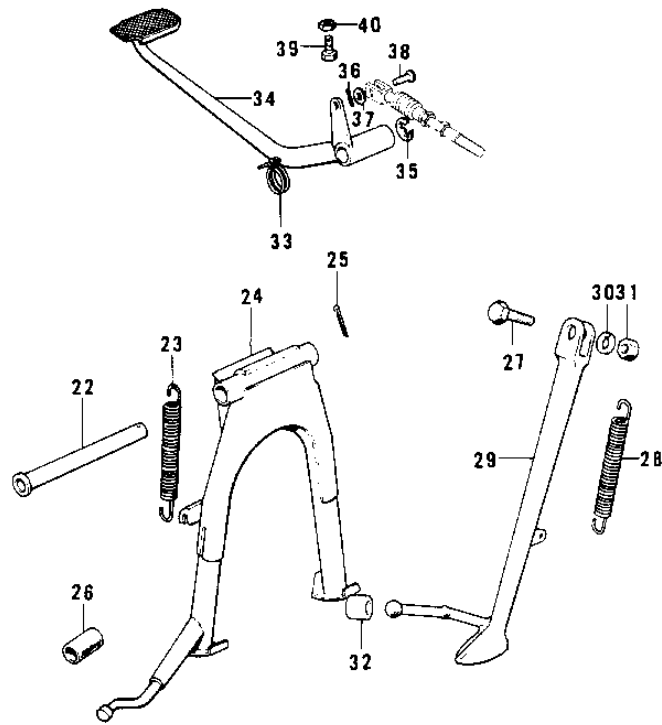

# 1977 KH400-A4 PARTS DIAGRAM

FOOTRESTS/STANDS/BRAKE PEDAL

## FOOTRESTS/STANDS/BRAKE PEDAL

ITEM NAME	PART NUMBER	QUANTITY
BAR-FOOTREST,L.H (Ref # 1)	34028-011	
WASHER PL 22.5X36X2.3 (Ref # 2)	92022-204	
PIN-FOOTREST BAR FIT (Ref # 3)	92043-080	
PIN,COTTER,2.5X15 (Ref # 4)	550D2515	
HOLDER-FOTREST BAR LH (Ref # 5)	34003-040	
BOLT-L.H FOOTREST FIT (Ref # 6)	92003-076	
NUT-HEX-FINE,12MM (Ref # 7)	315B1200	
HOLDER-FOTREST BAR RH (Ref # 8)	34003-041	
WASHER SPRING 12MM (Ref # 9)	461F1200	
BOLT,R.H.FOOTREST FIT (Ref # 10)	92001-1068	
BAR-FOOTREST,R.H (Ref # 11)	34028-012	
BAR-RR FOOTREST (OPT) (Ref # 12)	34028-009	
RUBBER,REAR FOOTREST (Ref # 13)	92076-024	
WASHER-PLAIN (OPT) (Ref # 14)	92022-199	
PIN (Ref # 15)	92043-1464	
PIN,COTTER,2.0X12 (Ref # 16)	550D2012	
BRACKET,REAR FOOTREST (Ref # 17)	34029-011	
BUSHING,MUFFLER FITT (Ref # 18)	92092-010	
WASHER-HANDLEBAR FIT (Ref # 19)	92022-196	
WASHER,PLAIN,10MM (Ref # 20)	411B1000	
NUT,LOCK,10MM (Ref # 21)	92019-021	
SHAFT MAIN STAND (Ref # 22)	34019-011	
SPRING-MAIN STAND (Ref # 23)	34023-010	
STAND-MAIN (Ref # 24)	34011-035	
PIN COTTER 3.0X25 (Ref # 25)	550D3025	
DAMPER RUBB-MAIN STND (Ref # 26)	92075-115	
BOLT-SIDE STAND (Ref # 27)	92003-079	
SPRING MAIN STAND (Ref # 28)	34023-005	
STAND-SIDE (Ref # 29)	34024-051	

## 1977 KH400-A4 PARTS LIST

### FOOTRESTS/STANDS/BRAKE PEDAL

ITEM NAME	PART NUMBER	QUANTITY
WASHER SPRING 10MM (Ref # 30)	461F1000	
NUT,10MM (Ref # 31)	314B1000	
DAMPER RUBB SIDE STND (Ref # 32)	92075-031	
SPRING,BRAKE PEDAL (Ref # 33)	43005-033	
PEDAL,BRAKE (Ref # 34)	43001-060	
CIRCLIP 12MM (Ref # 35)	482K0200	
PIN COTTER 2.0X15 (Ref # 36)	550D2015	
WASHER PLAIN 6MM (Ref # 37)	410B0600	
PIN R BRK CABLE JOINT (Ref # 38)	92043-034	
BOLT 6X22 (Ref # 39)	112B0622	
NUT 6MM (Ref # 40)	311B0600	
NUT,10MM (Ref # 41)	92015-1429	