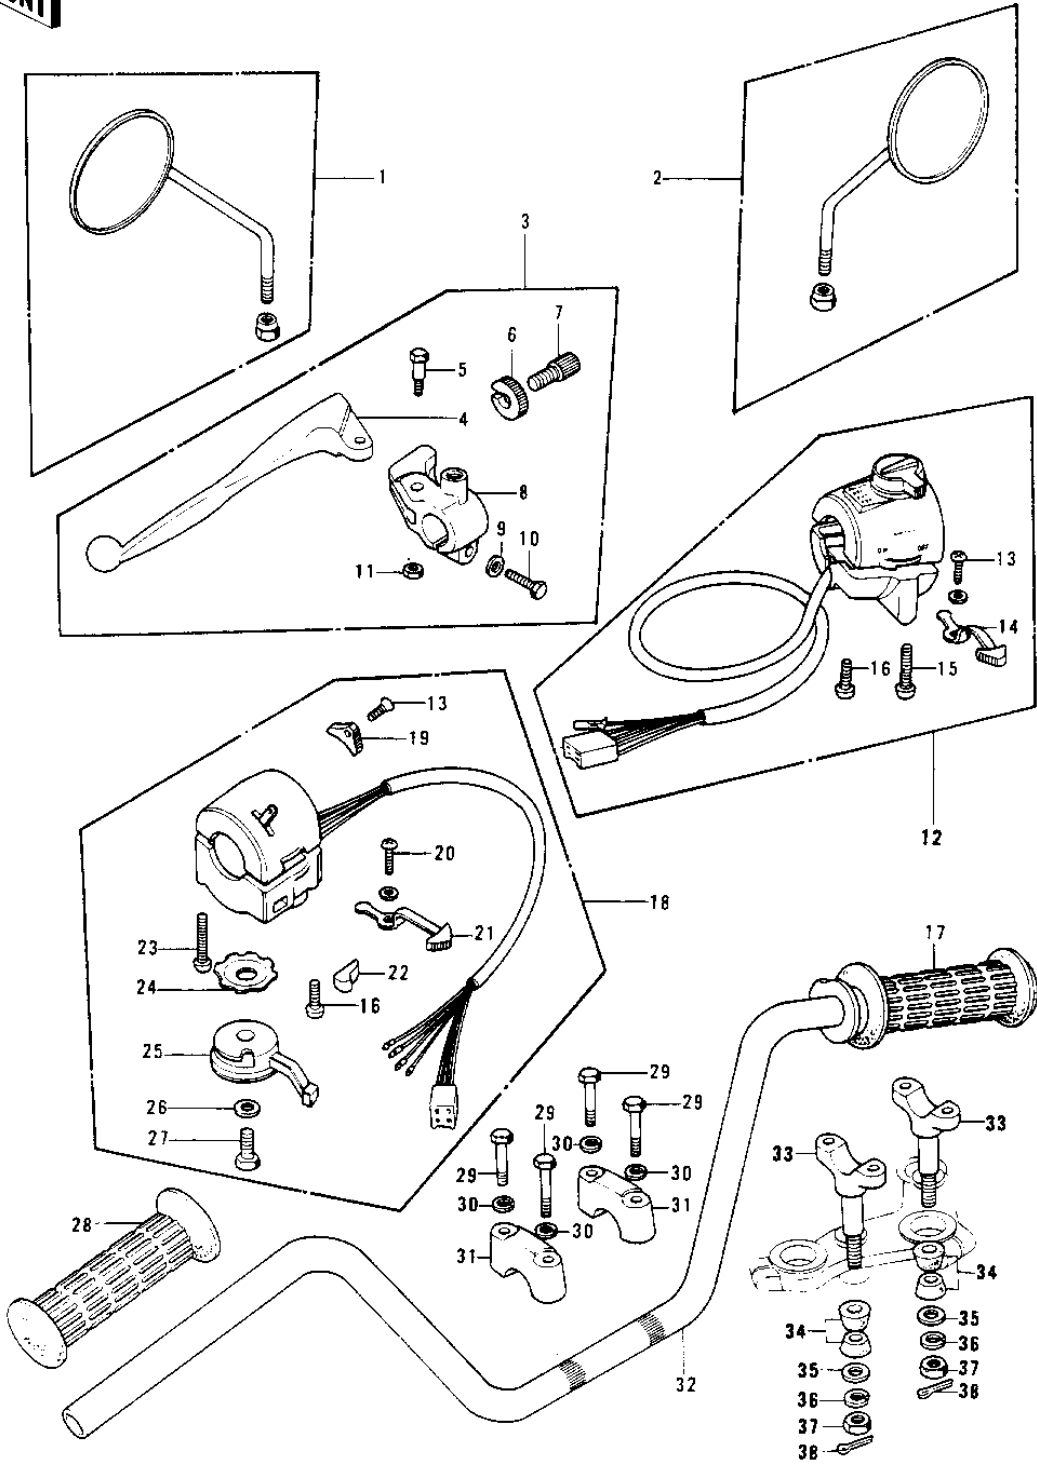

1977 KH400-A4 PARTS DIAGRAM

HANDLEBAR

1977 KH400-A4 PARTS LIST

HANDLEBAR

ITEM NAME	PART NUMBER	QUANTITY
REAR VIEW MIRROR,L.H (Ref # 1)	56003-019	
REAR VIEW MIRROR,L.H (Ref # 1)	56003-019	
REAR VIEW MIRROR,R.H (Ref # 2)	56002-029	
REAR VIEW MIRROR,R.H (Ref # 2)	56002-029	
LEVER ASSY,CLUTCH (Ref # 3)	46076-049	
LEVER,CLUTCH (Ref # 4)	46092-023	
BOLT,HEX HEAD (Ref # 5)	92007-047	
NUT-LOCK (Ref # 6)	46056-005	
SCREW CABLE ADJUST (Ref # 7)	46055-003	
HOLDER,CLUTCH LEVER (Ref # 8)	46094-017	
WASHER PLAIN 6MM (Ref # 9)	411B0600	
BOLT 6X22 (Ref # 10)	112B0622	
NUT (Ref # 11)	92019-008	
NUT,LOCK 6MM (Ref # 11)	92017-014	
CASE ASSY,R.H (Ref # 12)	46132-027	
CASE ASSY,R.H (Ref # 12)	46132-028	
SCREW PAN HEAD 3X5 (Ref # 13)	220B0305A	
KNOB,LIGHING SWITCH (Ref # 14)	46043-006	
SCREW-PAN-CROS (Ref # 15)	220B0535	
SCREW PAN HEAD 5X22 (Ref # 16)	220B0522	
GRIP ASSY,THROTTLE (Ref # 17)	46019-041	
CASE ASSY,L.H (Ref # 18)	46091-047	
KNOB,LIGHTING SW L.H (Ref # 19)	46044-013	
SCREW CNTSNK HD 3X8 (Ref # 20)	221B0308A	
KNOB,LIGHTING SW L.H (Ref # 21)	46043-005	
BUTTON,HORN PUSH (Ref # 22)	27010-1001	
SCREW PAN HEAD 5X30 (Ref # 23)	220B0530	
WASHER LOCK (Ref # 24)	92095-012	
LEVER,STARTER (Ref # 25)	46096-009	

1977 KH400-A4 PARTS LIST

HANDLEBAR

ITEM NAME	PART NUMBER	QUANTITY
WASHER PLAIN 6MM (Ref # 26)	410B0600	
BOLT-UPSET,6X8 (Ref # 27)	112B0608	
RUBBER,L.H GRIP (Ref # 28)	46075-028	
BOLT 8X38 (Ref # 29)	92001-1405	
WASHER SPRING 8MM (Ref # 30)	461F0800	
HOLDER-HANDLEBAR (Ref # 31)	46012-008	
HANDLEBAR (Ref # 32)	46003-030	
HOLDER-HANDLEBAR LOW (Ref # 33)	46012-010	
DAMPER RUBBER HANDLE (Ref # 34)	92075-039	
CAP HANDLEBAR HOLDER (Ref # 35)	46016-003	
WASHER SPRING 10MM (Ref # 36)	461F1000	
NUT,10MM (Ref # 37)	314B1000	
PIN,SNAP (Ref # 38)	554A0800	