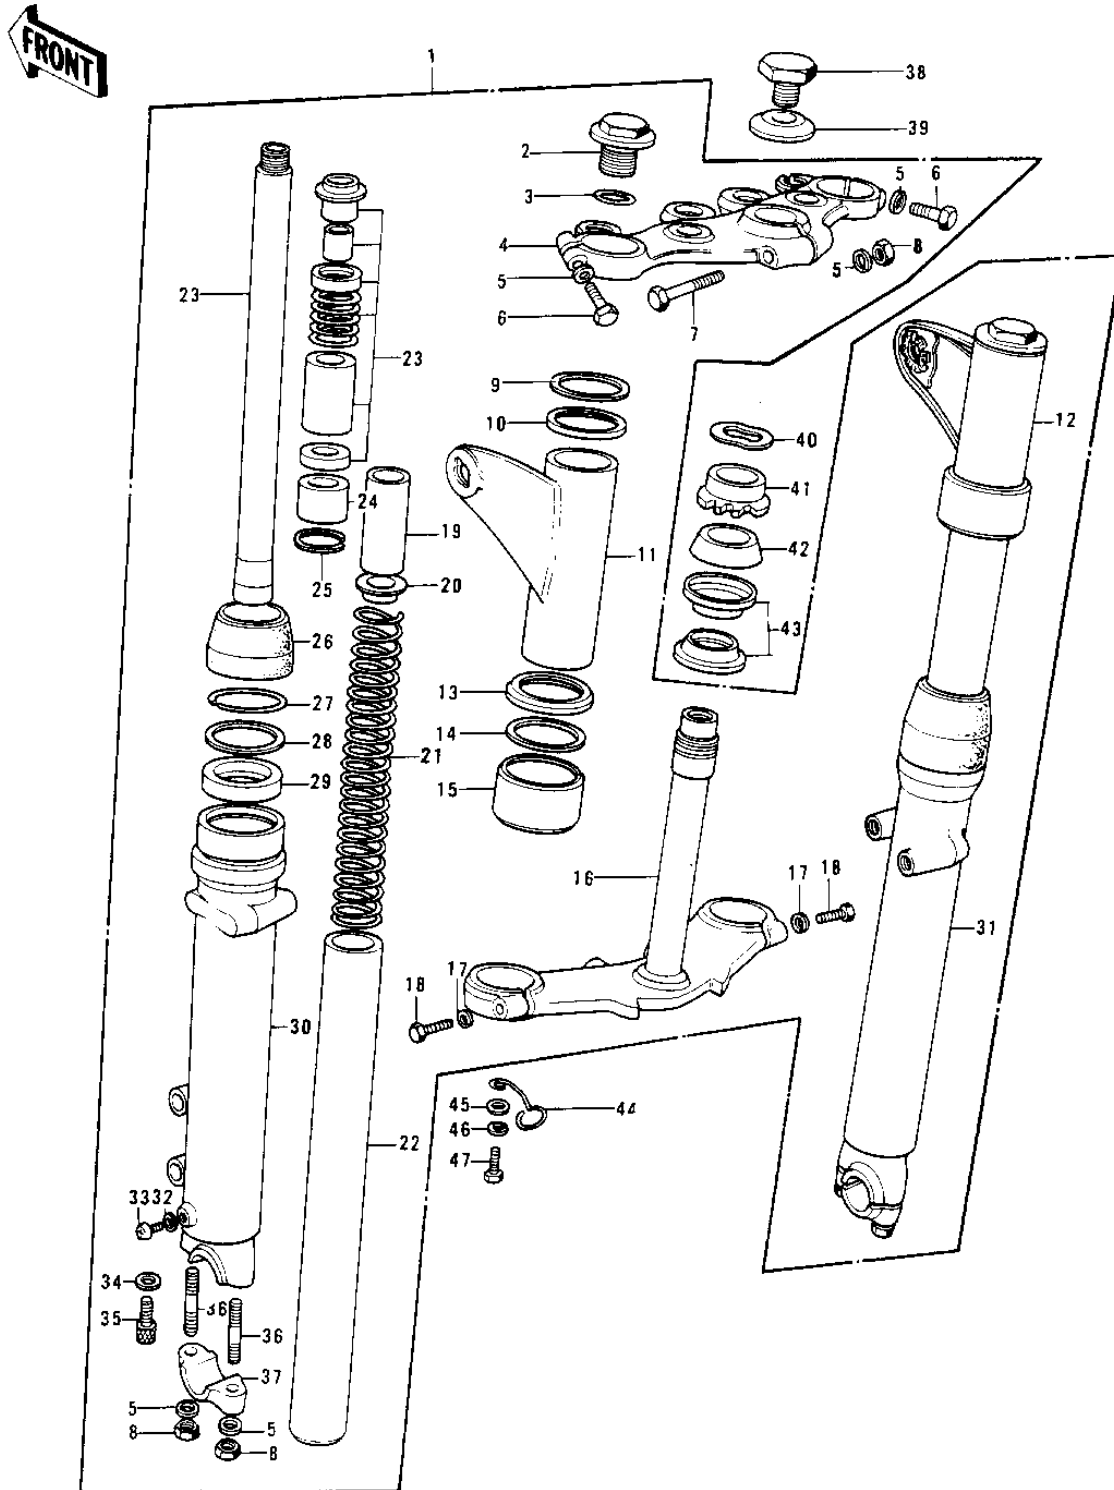

1976 KH400-A3 PARTS DIAGRAM

FRONT FORK