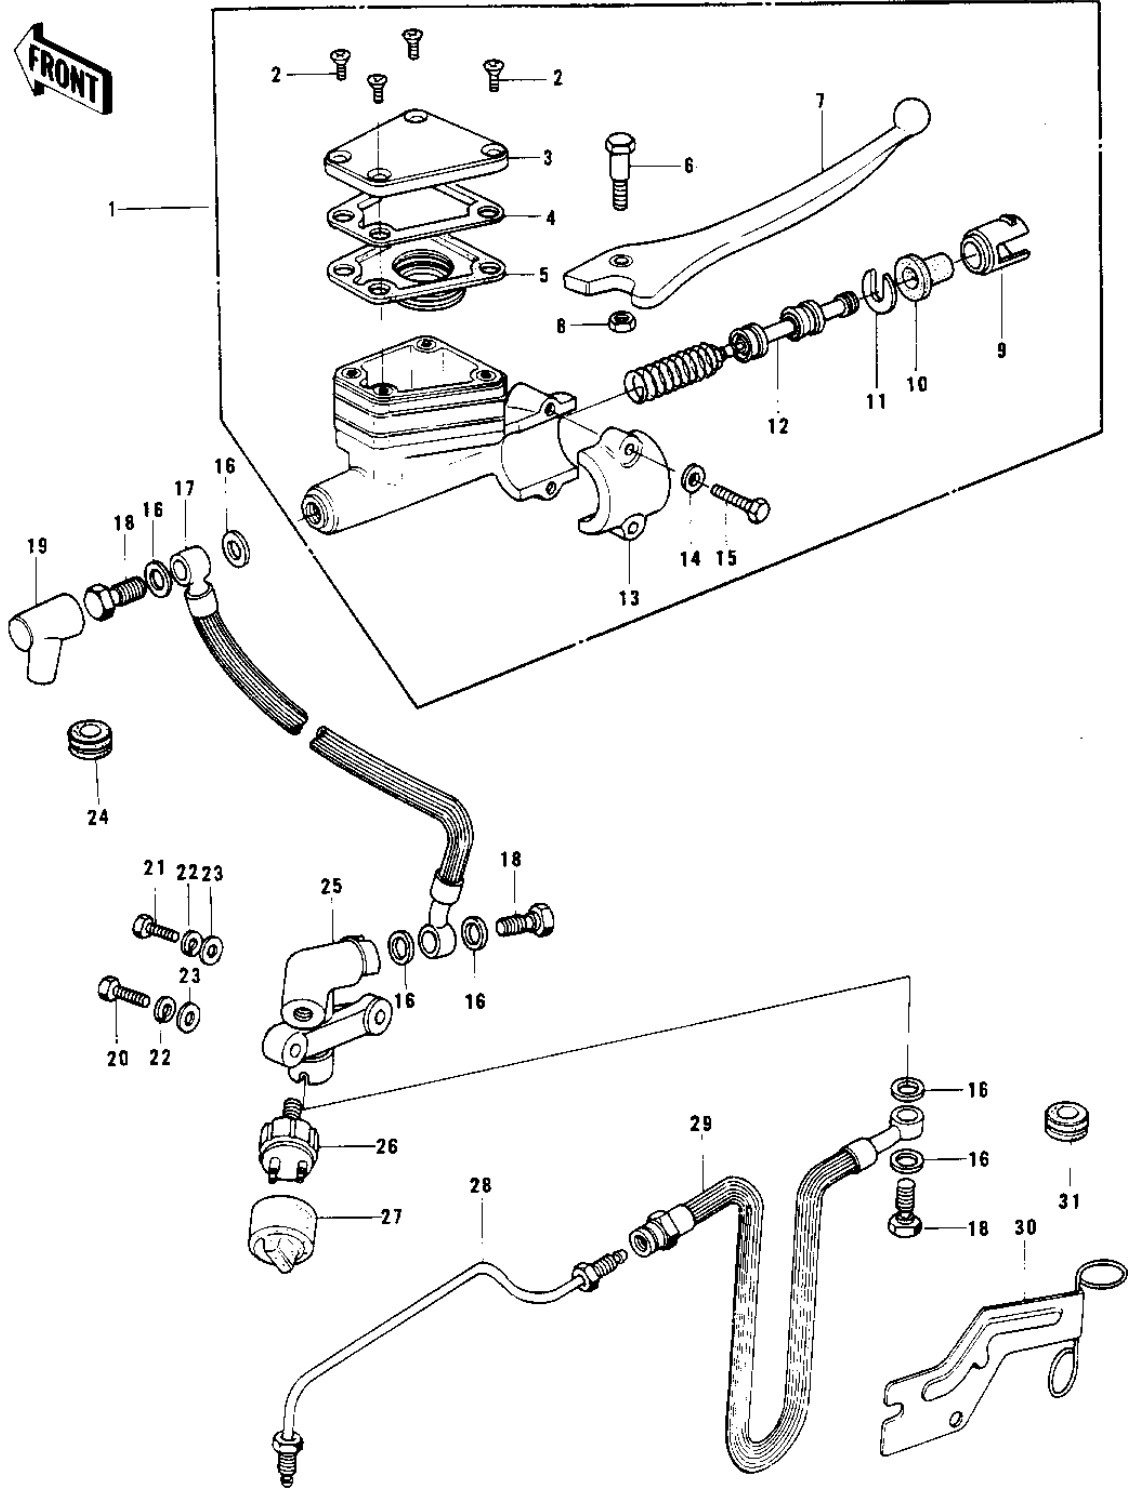

1976 KH400-A3 PARTS DIAGRAM

FRONT MASTER CYLINDER (KH400-A5)

1976 KH400-A3 PARTS LIST

FRONT MASTER CYLINDER (KH400-A5)

ITEM NAME	PART NUMBER	QUANTITY
CYLINDER ASSY,MASTER (Ref # 1)	43015-1007	
SCREW,COUNTERSUNK HED (Ref # 2)	92001-1055	
CAP,OIL CUP (Ref # 3)	43026-1003	
PLATE,DIAPHRAGM (Ref # 4)	43027-1002	
DIAPHRAGM (Ref # 5)	43028-1002	
BOLT,CLUTCH LEV FITT (Ref # 6)	92001-1056	
LEVER,FRONT BRAKE (Ref # 7)	46092-1002	
NUT 6MM (Ref # 8)	312B0600	
LINER,PISTON (Ref # 9)	14008-1007	
DUST COVER (Ref # 10)	49016-1010	
STOPER,PISTON (Ref # 11)	43022-1001	
PISTON-COMP-BRAKE (Ref # 12)	43020-1026	
HOLDER,MASTER CYLINDR (Ref # 13)	43034-1001	
WASHER PLAIN 6MM (Ref # 14)	411B0600	
BOLT HEX HEAD 6X25 (Ref # 15)	110N0625	
WASHER-OIL BOLT (Ref # 16)	43067-001	
HOSE-FRONT BRAKE (Ref # 17)	43059-006	
BOLT,OIL,L=23 (Ref # 18)	92002-1888	
BOOT,DUST (Ref # 19)	49006-1041	
BOLT-HEX HEAD,6X32 (Ref # 20)	110N0632	
BOLT, HEX HEAD 6X22 (Ref # 21)	110N0622	
WASHER SPRING 6MM (Ref # 22)	461F0600	
WASHER PLAIN 6MM (Ref # 23)	411B0600	
DAMPER RUBBER (Ref # 24)	43064-005	
JOINT,THREE WAY (Ref # 25)	43061-002	
SWITCH-FRONT BRAKE (Ref # 26)	43065-001	
RUBBER CAP,FRNT BRKE (Ref # 27)	92073-027	
PIPE,BRIDGE (Ref # 28)	43060-016	
HOSE-FRONT BRAKE (Ref # 29)	43059-008	

1976 KH400-A3 PARTS LIST

FRONT MASTER CYLINDER (KH400-A5)

ITEM NAME	PART NUMBER	QUANTITY
BKT,BRAKE HOSE (Ref # 30)	43063-006	
GROMMET-HOSE BRACKET (Ref # 31)	43064-001	