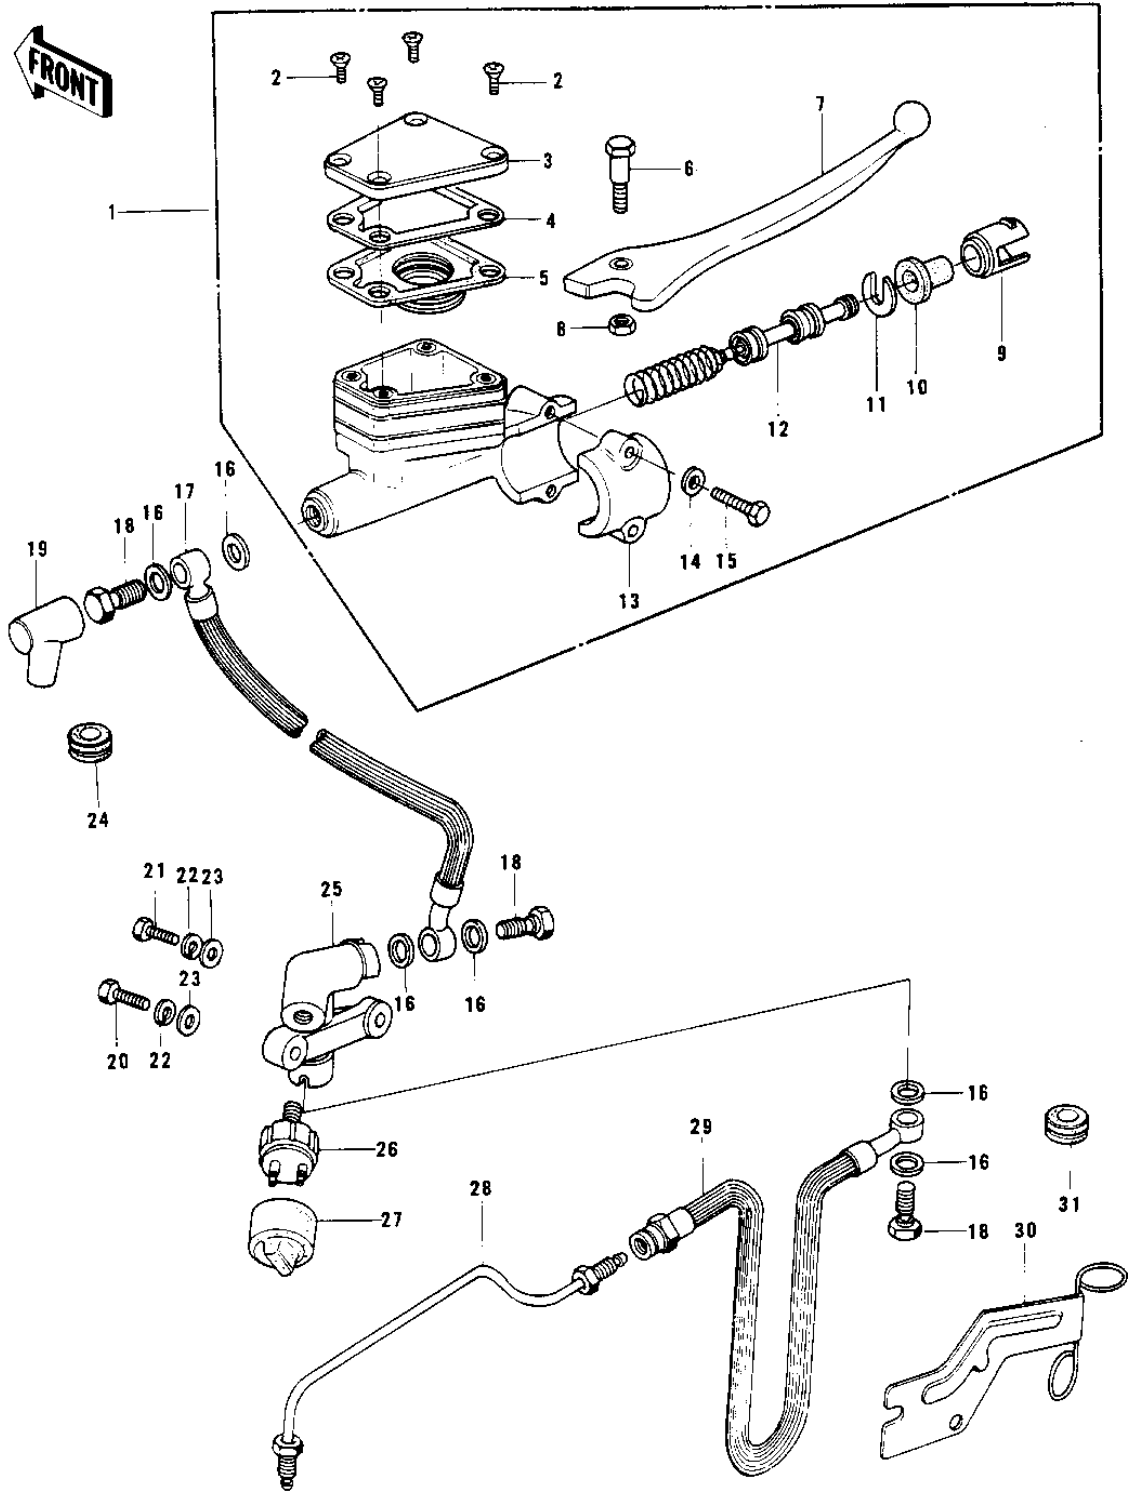

1977 KH400-A4 PARTS DIAGRAM

FRONT MASTER CYLINDER (KH400-A5)

1977 KH400-A4 PARTS LIST

FRONT MASTER CYLINDER (KH400-A5)

ITEM NAME	PART NUMBER	QUANTITY
CYLINDER ASSY,MASTER (Ref # 1)	43015-1007	
SCREW,COUNTERSUNK HED (Ref # 2)	92001-1055	
CAP,OIL CUP (Ref # 3)	43026-1003	
PLATE,DIAPHRAGM (Ref # 4)	43027-1002	
DIAPHRAGM (Ref # 5)	43028-1002	
BOLT,CLUTCH LEV FITT (Ref # 6)	92001-1056	
LEVER,FRONT BRAKE (Ref # 7)	46092-1002	
NUT 6MM (Ref # 8)	312B0600	
LINER,PISTON (Ref # 9)	14008-1007	
DUST COVER (Ref # 10)	49016-1010	
STOPER,PISTON (Ref # 11)	43022-1001	
PISTON-COMP-BRAKE (Ref # 12)	43020-1026	
HOLDER,MASTER CYLINDR (Ref # 13)	43034-1001	
WASHER PLAIN 6MM (Ref # 14)	411B0600	
BOLT HEX HEAD 6X25 (Ref # 15)	110N0625	
WASHER-OIL BOLT (Ref # 16)	43067-001	
HOSE-FRONT BRAKE (Ref # 17)	43059-006	
BOLT,OIL,L=23 (Ref # 18)	92002-1888	
BOOT,DUST (Ref # 19)	49006-1041	
BOLT-HEX HEAD,6X32 (Ref # 20)	110N0632	
BOLT, HEX HEAD 6X22 (Ref # 21)	110N0622	
WASHER SPRING 6MM (Ref # 22)	461F0600	
WASHER PLAIN 6MM (Ref # 23)	411B0600	
DAMPER RUBBER (Ref # 24)	43064-005	
JOINT,THREE WAY (Ref # 25)	43061-002	
SWITCH-FRONT BRAKE (Ref # 26)	43065-001	
RUBBER CAP,FRNT BRKE (Ref # 27)	92073-027	
PIPE,BRIDGE (Ref # 28)	43060-016	
HOSE-FRONT BRAKE (Ref # 29)	43059-008	

1977 KH400-A4 PARTS LIST

FRONT MASTER CYLINDER (KH400-A5)

ITEM NAME	PART NUMBER	QUANTITY
BKT,BRAKE HOSE (Ref # 30)	43063-006	
GROMMET-HOSE BRACKET (Ref # 31)	43064-001	