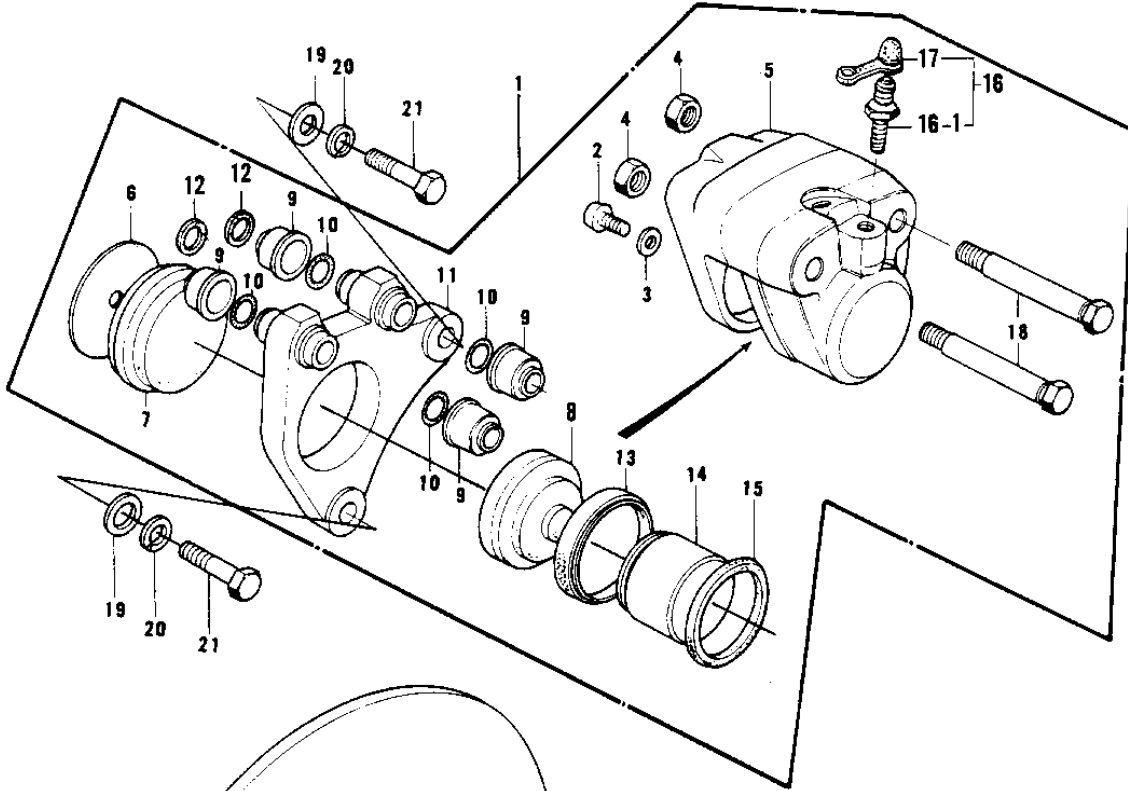

1974 Mach II PARTS DIAGRAM

FRONT BRAKE

1974 Mach II PARTS LIST

FRONT BRAKE

ITEM NAME	PART NUMBER	QUANTITY
CALIPER ASSY,FRONT (Ref # 1)	43041-030	1
CALIPER ASSY,FRONT (Ref # 1)	43041-030	1
SCREW PAN HEAD 6X12 (Ref # 2)	220B0612	1
WASHER SPRING 6MM (Ref # 3)	461F0600	1
NUT 10MM (Ref # 4)	315B1000	2
CALIPER (Ref # 5)	43042-008	1
SPACER (Ref # 6)	43040-004	1
PAD B (Ref # 7)	43051-008	1
PAD B (Ref # 7)	43051-011	1
PAD A (Ref # 8)	43050-007	1
PAD A (Ref # 8)	43050-011	1
PAD SET,(FRONT) (Ref # 7,8)	43050-5001	AL
DUST SHILD,SHAFT (Ref # 9)	43052-005	4
"0" RING (Ref # 10)	43053-006	4
HOLDER,CALIPER (Ref # 11)	43044-008	1
PLUG (Ref # 12)	43088-002	2
DUST SEALD,RUBBER (Ref # 13)	43054-003	1
PISTON,CALIPER (Ref # 14)	43048-006	1
PISTON,FRONT CALIPER (Ref # 14)	43048-009	1
RING,PISTON SEAL (Ref # 15)	43049-002	1
BLEEDER SET (Ref # 16)	43085-001	1
BREEDER (Ref # 16-1)	43056-003	1
CAP,BREEDER (Ref # 17)	43057-003	1
BOLT (Ref # 18)	43045-006	2
WASHER PLAIN 10MM (Ref # 19)	410B1000	2
WASHER SPRING 10MM (Ref # 20)	461F1000	2
BOLT (Ref # 21)	92007-032	2
DISC PLATE,FRONT BRAK (Ref # 22)	41080-006	1