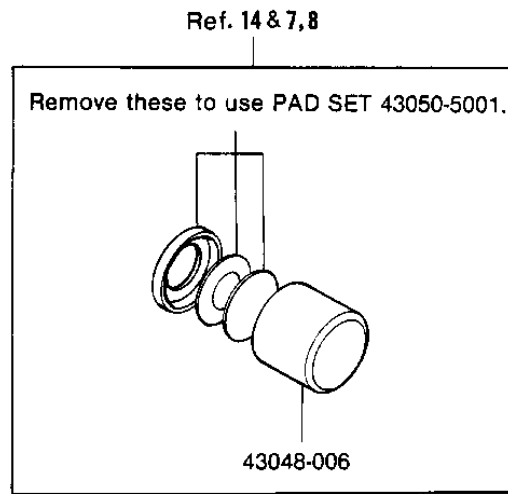

1974 Mach II PARTS DIAGRAM

FRONT BRAKE

1974 Mach II PARTS LIST

FRONT BRAKE

ITEM NAME	PART NUMBER	QUANTITY
CALIPER ASSY,FRONT (Ref # 1)	43041-030	1
CALIPER ASSY,FRONT (Ref # 1)	43041-030	1
SCREW PAN HEAD 6X12 (Ref # 2)	220B0612	1
WASHER SPRING 6MM (Ref # 3)	461F0600	1
NUT 10MM (Ref # 4)	315B1000	2
CALIPER (Ref # 5)	43042-008	1
SPACER (Ref # 6)	43040-004	1
PAD B (Ref # 7)	43051-008	1
PAD B (Ref # 7)	43051-011	1
PAD A (Ref # 8)	43050-007	1
PAD A (Ref # 8)	43050-011	1
PAD SET,(FRONT) (Ref # 7,8)	43050-5001	AL
DUST SHILD,SHAFT (Ref # 9)	43052-005	4
"0" RING (Ref # 10)	43053-006	4
HOLDER,CALIPER (Ref # 11)	43044-008	1
PLUG (Ref # 12)	43088-002	2
DUST SEALD,RUBBER (Ref # 13)	43054-003	1
PISTON,CALIPER (Ref # 14)	43048-006	1
PISTON,FRONT CALIPER (Ref # 14)	43048-009	1
RING,PISTON SEAL (Ref # 15)	43049-002	1
BLEEDER SET (Ref # 16)	43085-001	1
BREEDER (Ref # 16-1)	43056-003	1
CAP,BREEDER (Ref # 17)	43057-003	1
BOLT (Ref # 18)	43045-006	2
WASHER PLAIN 10MM (Ref # 19)	410B1000	2
WASHER SPRING 10MM (Ref # 20)	461F1000	2
BOLT (Ref # 21)	92007-032	2
DISC PLATE,FRONT BRAK (Ref # 22)	41080-006	1