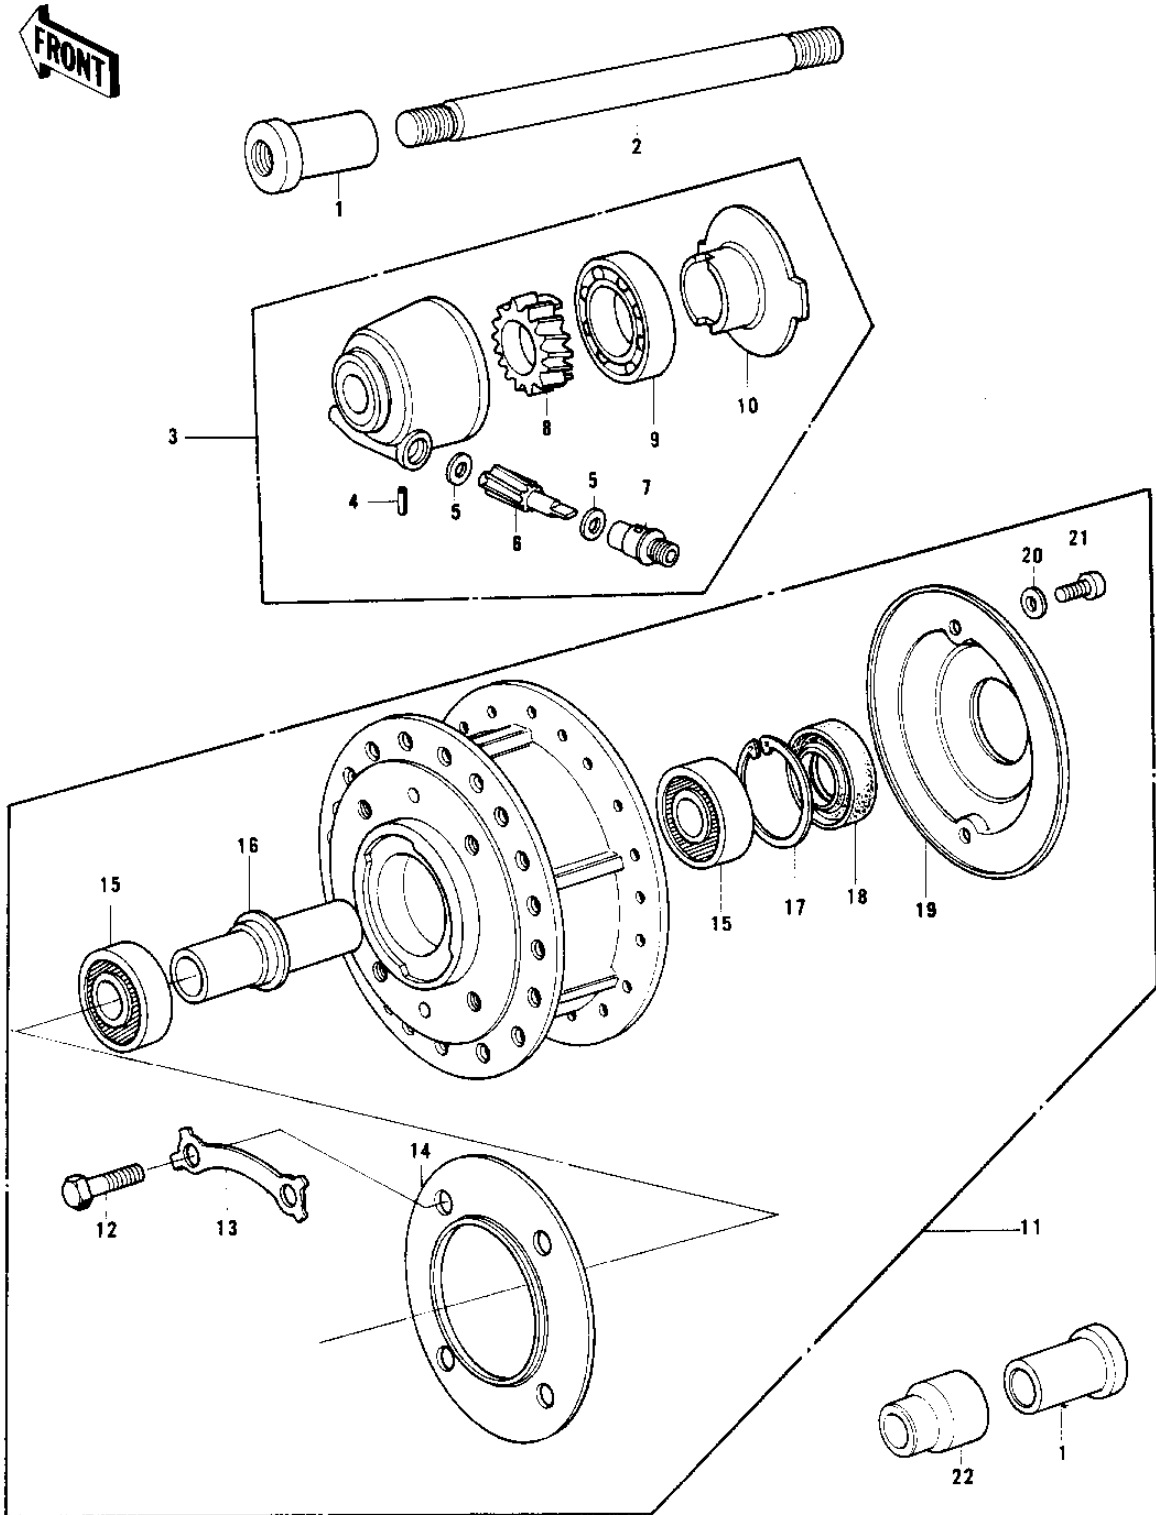

1977 KH400-A4 PARTS DIAGRAM

FRONT HUB

1977 KH400-A4 PARTS LIST

FRONT HUB

ITEM NAME	PART NUMBER	QUANTITY
COLLER,FRONT AXLE (Ref # 1)	41069-034	
AXLE,FRONT (Ref # 2)	41068-050	
GEAR BOX ASSY (Ref # 3)	41078-008	
PIN,SPRING (Ref # 4)	41082-001	
WASHER THRST SPD PINI (Ref # 5)	41063-001	
PINION,SPEEDOMETER (Ref # 6)	41060-017	
BUSH,SPEEDMETER CABLE (Ref # 7)	41062-005	
GEAR,SPEEDOMETER (Ref # 8)	41059-026	
OIL SEAL,BJN30427-C3 (Ref # 9)	92049-1057	
RECEIVER,GEAR (Ref # 10)	41064-013	
DRUM-ASSY,FR BRK (Ref # 11)	41034-041	
BOLT (Ref # 12)	92001-158	
WASHER,LOCK (Ref # 13)	92088-023	
DUST COVER (Ref # 14)	41042-014	
UNAVAILABLE IN PRICE BOOK (Ref # 15)	601B06203	
COLLAR,BRG (Ref # 16)	41039-028	
RING, SNAP,43.5M/M (Ref # 17)	92033-1040	
OIL SEAL (Ref # 18)	654A254008	
DUST COVER (Ref # 19)	41042-016	
WASHER PLAIN 5MM (Ref # 20)	410B0500	
SCREW PAN HEAD 5X12 (Ref # 21)	220B0512	
COLLAR,FRONT AXLE (Ref # 22)	41069-032	