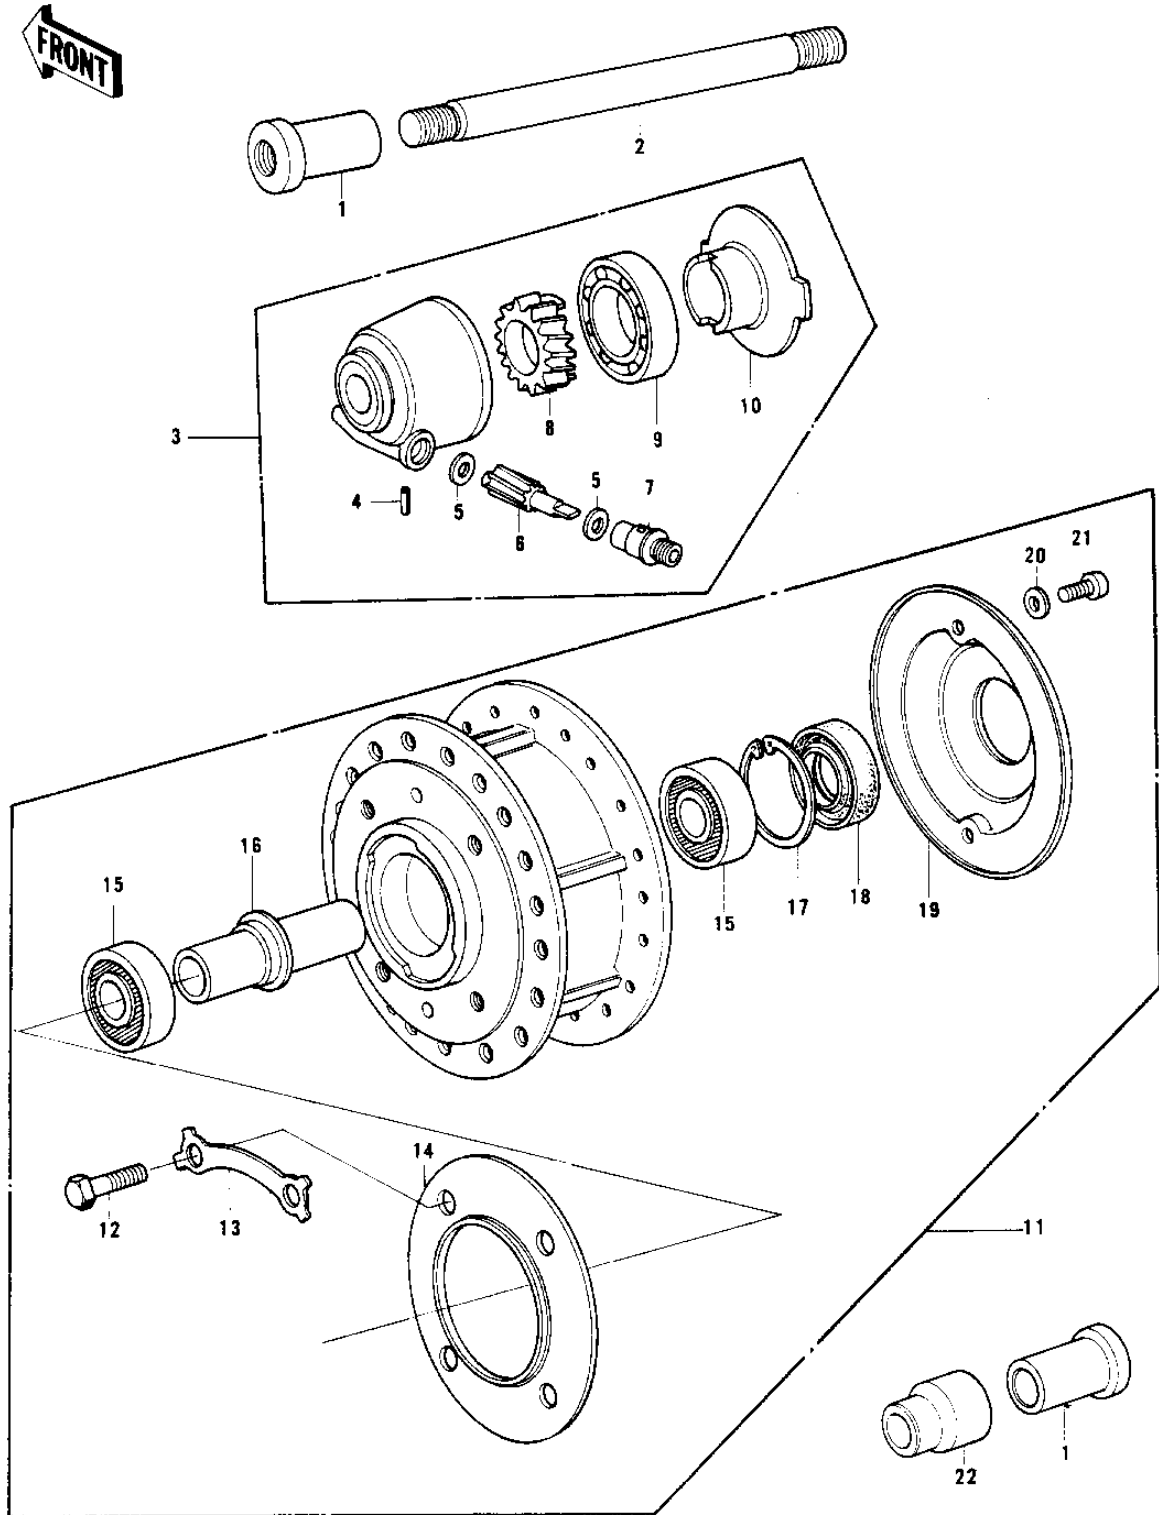

# 1974 Mach II PARTS DIAGRAM

## FRONT HUB

# 1974 Mach II PARTS LIST

## FRONT HUB

ITEM NAME	PART NUMBER	QUANTITY
COLLER,FRONT AXLE (Ref # 1)	41069-034	2
AXLE,FRONT (Ref # 2)	41068-050	1
GEAR BOX ASSY (Ref # 3)	41078-008	1
PIN,SPRING (Ref # 4)	41082-001	1
WASHER THRST SPD PINI (Ref # 5)	41063-001	2
PINION,SPEEDOMETER (Ref # 6)	41060-017	1
BUSH,SPEEDMETER CABLE (Ref # 7)	41062-005	1
GEAR,SPEEDOMETER (Ref # 8)	41059-026	1
OIL SEAL,BJN30427-C3 (Ref # 9)	92049-1057	1
RECEIVER,GEAR (Ref # 10)	41064-013	1
DRUM-ASSY,FR BRK (Ref # 11)	41034-041	1
BOLT (Ref # 12)	92001-158	4
WASHER,LOCK (Ref # 13)	92088-023	2
DUST COVER (Ref # 14)	41042-014	1
UNAVAILABLE IN PRICE BOOK (Ref # 15)	601B06203	2
COLLAR,BRG (Ref # 16)	41039-028	1
RING, SNAP,43.5M/M (Ref # 17)	92033-1040	1
OIL SEAL (Ref # 18)	654A254008	1
DUST COVER (Ref # 19)	41042-016	1
WASHER PLAIN 5MM (Ref # 20)	410B0500	2
SCREW PAN HEAD 5X12 (Ref # 21)	220B0512	2
COLLAR,FRONT AXLE (Ref # 22)	41069-032	1