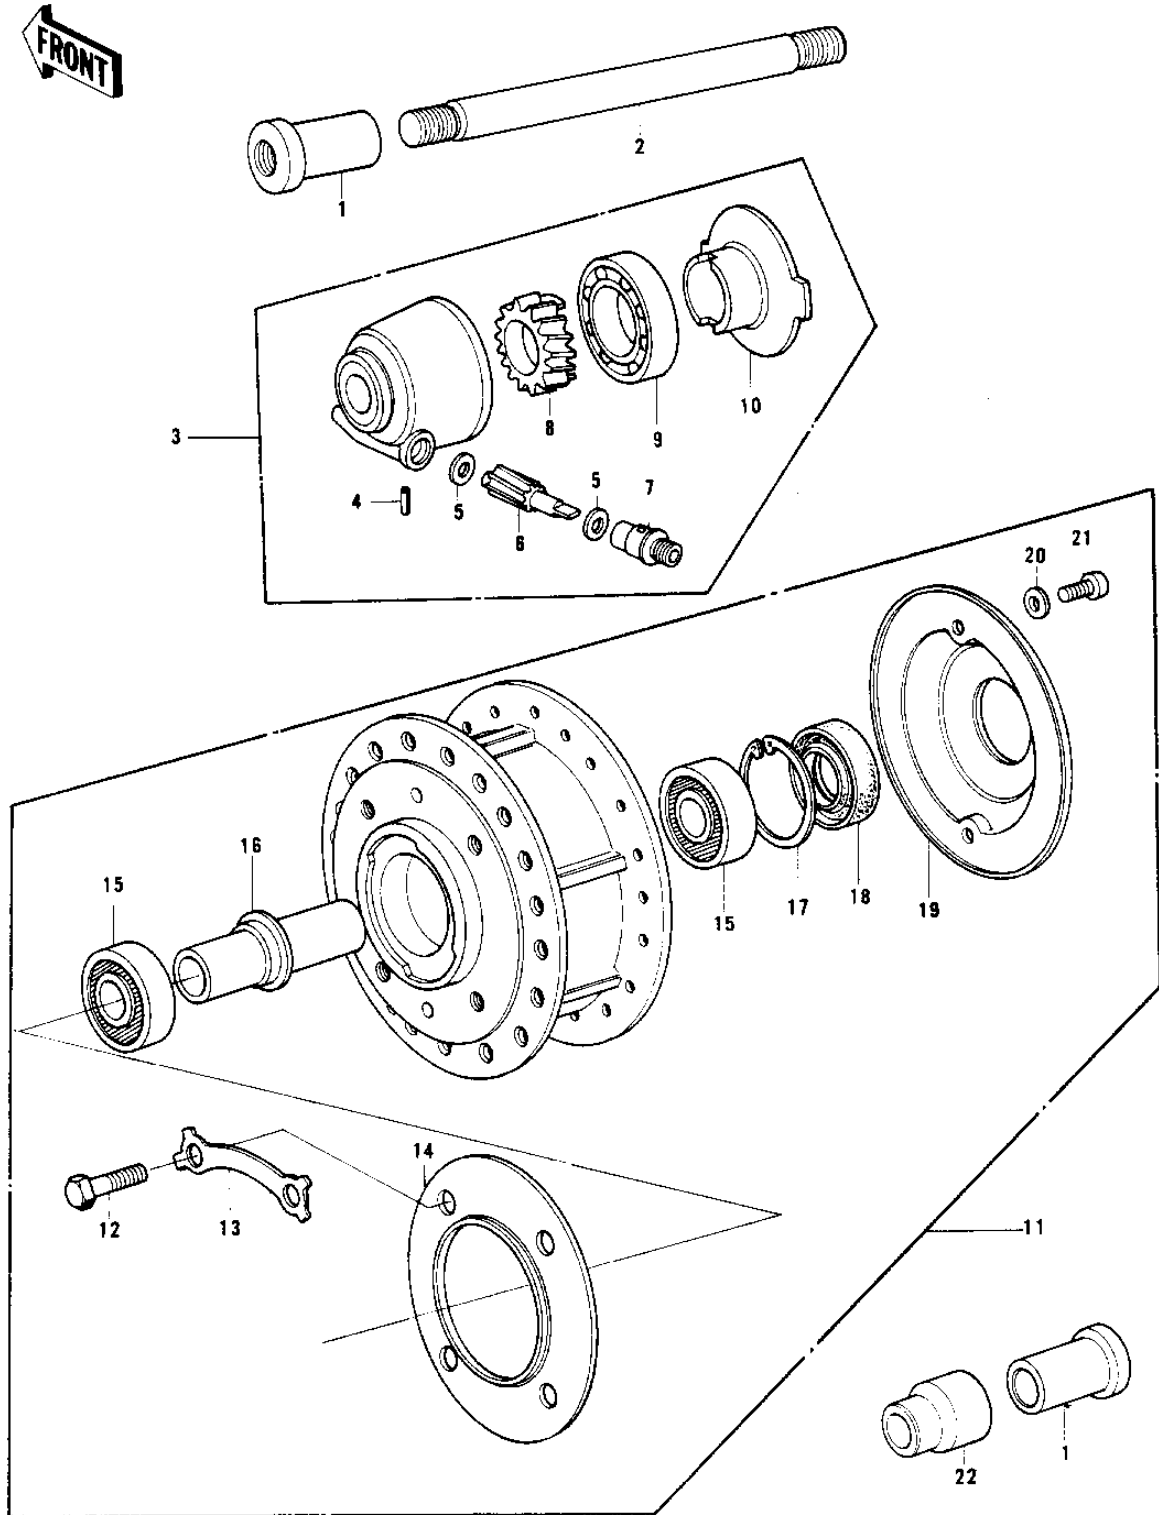

1975 Mach II PARTS DIAGRAM

FRONT HUB

|

1975 Mach II PARTS LIST

FRONT HUB

ITEM NAME	PART NUMBER	QUANTITY
COLLER,FRONT AXLE (Ref # 1)	41069-034	
AXLE,FRONT (Ref # 2)	41068-050	
GEAR BOX ASSY (Ref # 3)	41078-008	
PIN,SPRING (Ref # 4)	41082-001	
WASHER THRST SPD PINI (Ref # 5)	41063-001	
PINION,SPEEDOMETER (Ref # 6)	41060-017	
BUSH,SPEEDMETER CABLE (Ref # 7)	41062-005	
GEAR,SPEEDOMETER (Ref # 8)	41059-026	
OIL SEAL,BJN30427-C3 (Ref # 9)	92049-1057	
RECEIVER,GEAR (Ref # 10)	41064-013	
DRUM-ASSY,FR BRK (Ref # 11)	41034-041	
BOLT (Ref # 12)	92001-158	
WASHER,LOCK (Ref # 13)	92088-023	
DUST COVER (Ref # 14)	41042-014	
UNAVAILABLE IN PRICE BOOK (Ref # 15)	601B06203	
COLLAR,BRG (Ref # 16)	41039-028	
RING, SNAP,43.5M/M (Ref # 17)	92033-1040	
OIL SEAL (Ref # 18)	654A254008	
DUST COVER (Ref # 19)	41042-016	
WASHER PLAIN 5MM (Ref # 20)	410B0500	
SCREW PAN HEAD 5X12 (Ref # 21)	220B0512	
COLLAR,FRONT AXLE (Ref # 22)	41069-032	