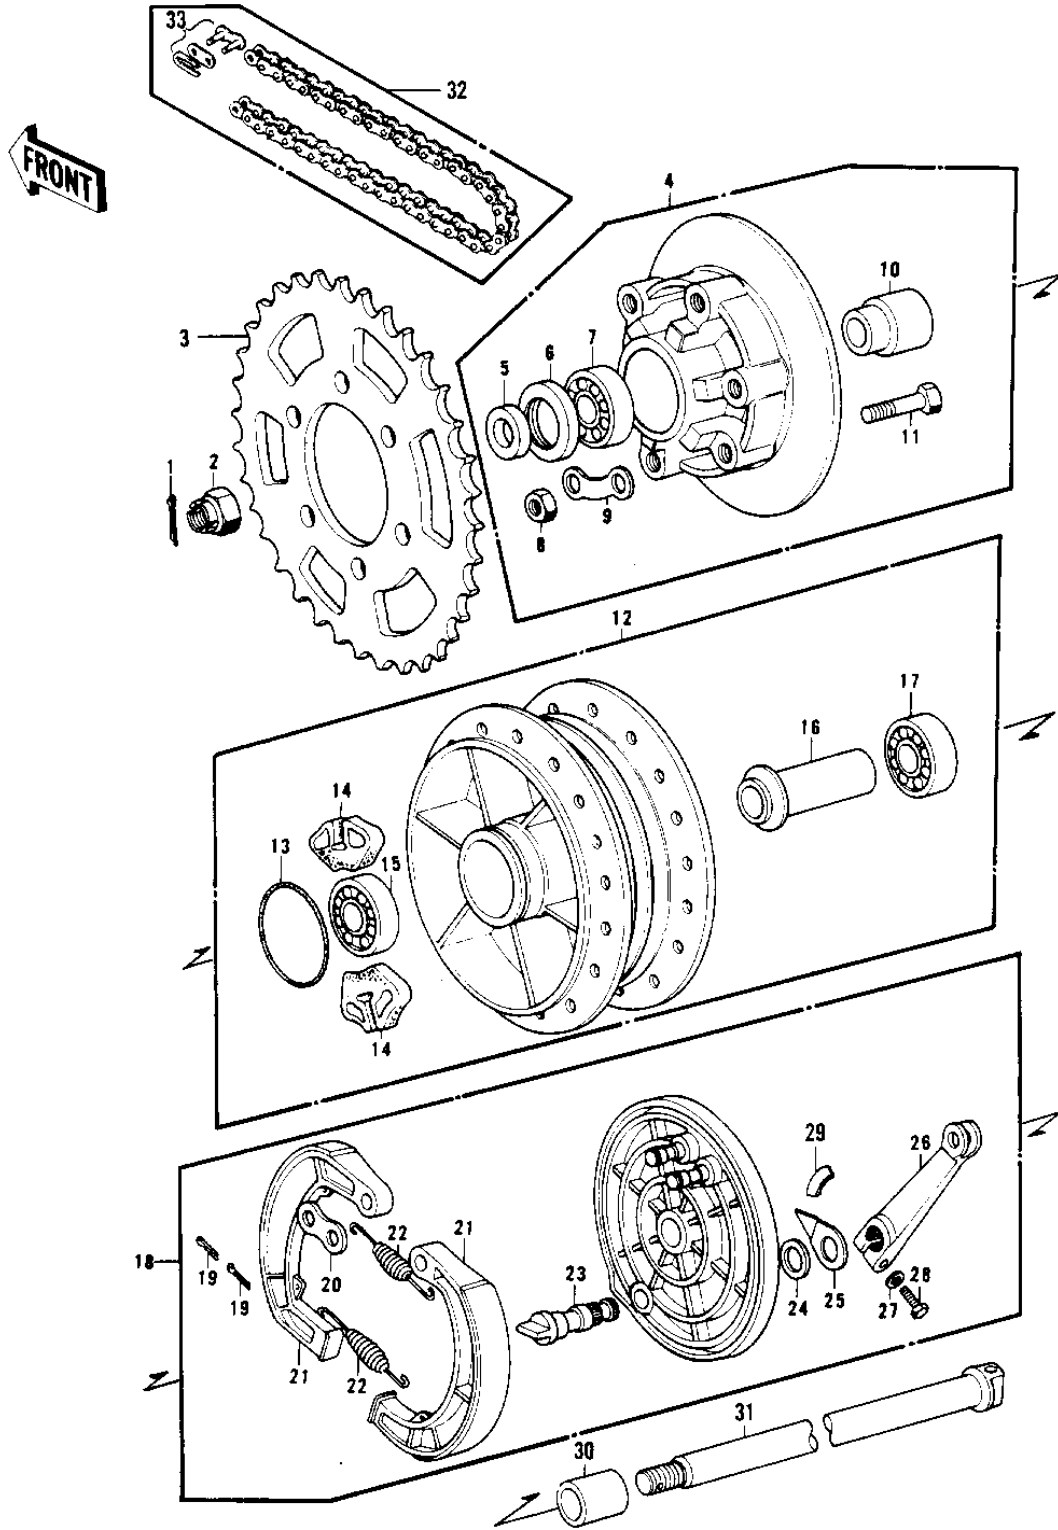

1977 KH400-A4 PARTS DIAGRAM

REAR HUB/BRAKE/CHAIN

1977 KH400-A4 PARTS LIST

REAR HUB/BRAKE/CHAIN

ITEM NAME	PART NUMBER	QUANTITY
PIN-COTTER,4.0X35 (Ref # 1)	550D4035	
NUT CASTLE,16MM (Ref # 2)	92015-055	
REAR SPROCKET,41T (Ref # 3)	42041-138	
REAR SPROCKET 38T (Ref # 3)	42041-063	
REAR SPROCKET 43T (Ref # 3)	42041-102	
COUPLING ASSY,RR BRK (Ref # 4)	42008-020	
COLLAR,REAR AXLE (Ref # 5)	42037-024	
OIL SEAL WTC35527 (Ref # 6)	92052-006	
BEARING BALL #6205 (Ref # 7)	601B6205	
NUT,10MM (Ref # 8)	314B1000	
WASHER SPROCKET LOCK (Ref # 9)	92088-005	
SLEEVE,REAR AXLE (Ref # 10)	42036-019	
BOLT-REAR SPROCKET (Ref # 11)	92003-087	
DRUM ASY,RR BK,BUFF (Ref # 12)	42005-044-80	
DRUM-ASSY,RR BRK (Ref # 12-1)	41034-5001	
"0" RING,60MM (Ref # 13)	671B2560	
DAMPER REAR HUB SHOCK (Ref # 14)	42014-008	
BEARING BALL #6303 (Ref # 15)	601B6303	
SPACER,RR HUB BEARING (Ref # 16)	42010-027	
SPACER RR HUB BEARING (Ref # 16)	42010-008	
BEARING BALL #6303Z (Ref # 17)	601B6303Z	
PANEL-ASY,RR BRK (Ref # 18)	42006-060-80	
PIN COTTER 2.0X25 (Ref # 19)	550D2025	
WASHER,BRAKE SHOE (Ref # 20)	41045-007	
SHOE REAR BRAKE (Ref # 21)	42019-003	
SPRING BRAKE SHOE (Ref # 22)	41049-003	
CAM SHAFT,REAR BRAKE (Ref # 23)	42026-015	
DUST SHIELD BRAKE CAM (Ref # 24)	41051-001	
INDICATOR,BRAKE PANEL (Ref # 25)	41085-009	

1977 KH400-A4 PARTS LIST

REAR HUB/BRAKE/CHAIN

ITEM NAME	PART NUMBER	QUANTITY
LEVER,REAR BRAKE CAM (Ref # 26)	42029-037	
WASHER PLAIN 6MM (Ref # 27)	410B0600	
BOLT-UPSET (Ref # 28)	112G0625	
LABEL (Ref # 29)	41084-001	
COLLAR,REAR AXLE (Ref # 30)	42032-049	
AXLE,REAR (Ref # 31)	42031-047	
DR CHAIN 530X104E (Ref # 32)	92057-085	
CHAIN JOINT 530 (Ref # 33)	92058-008	