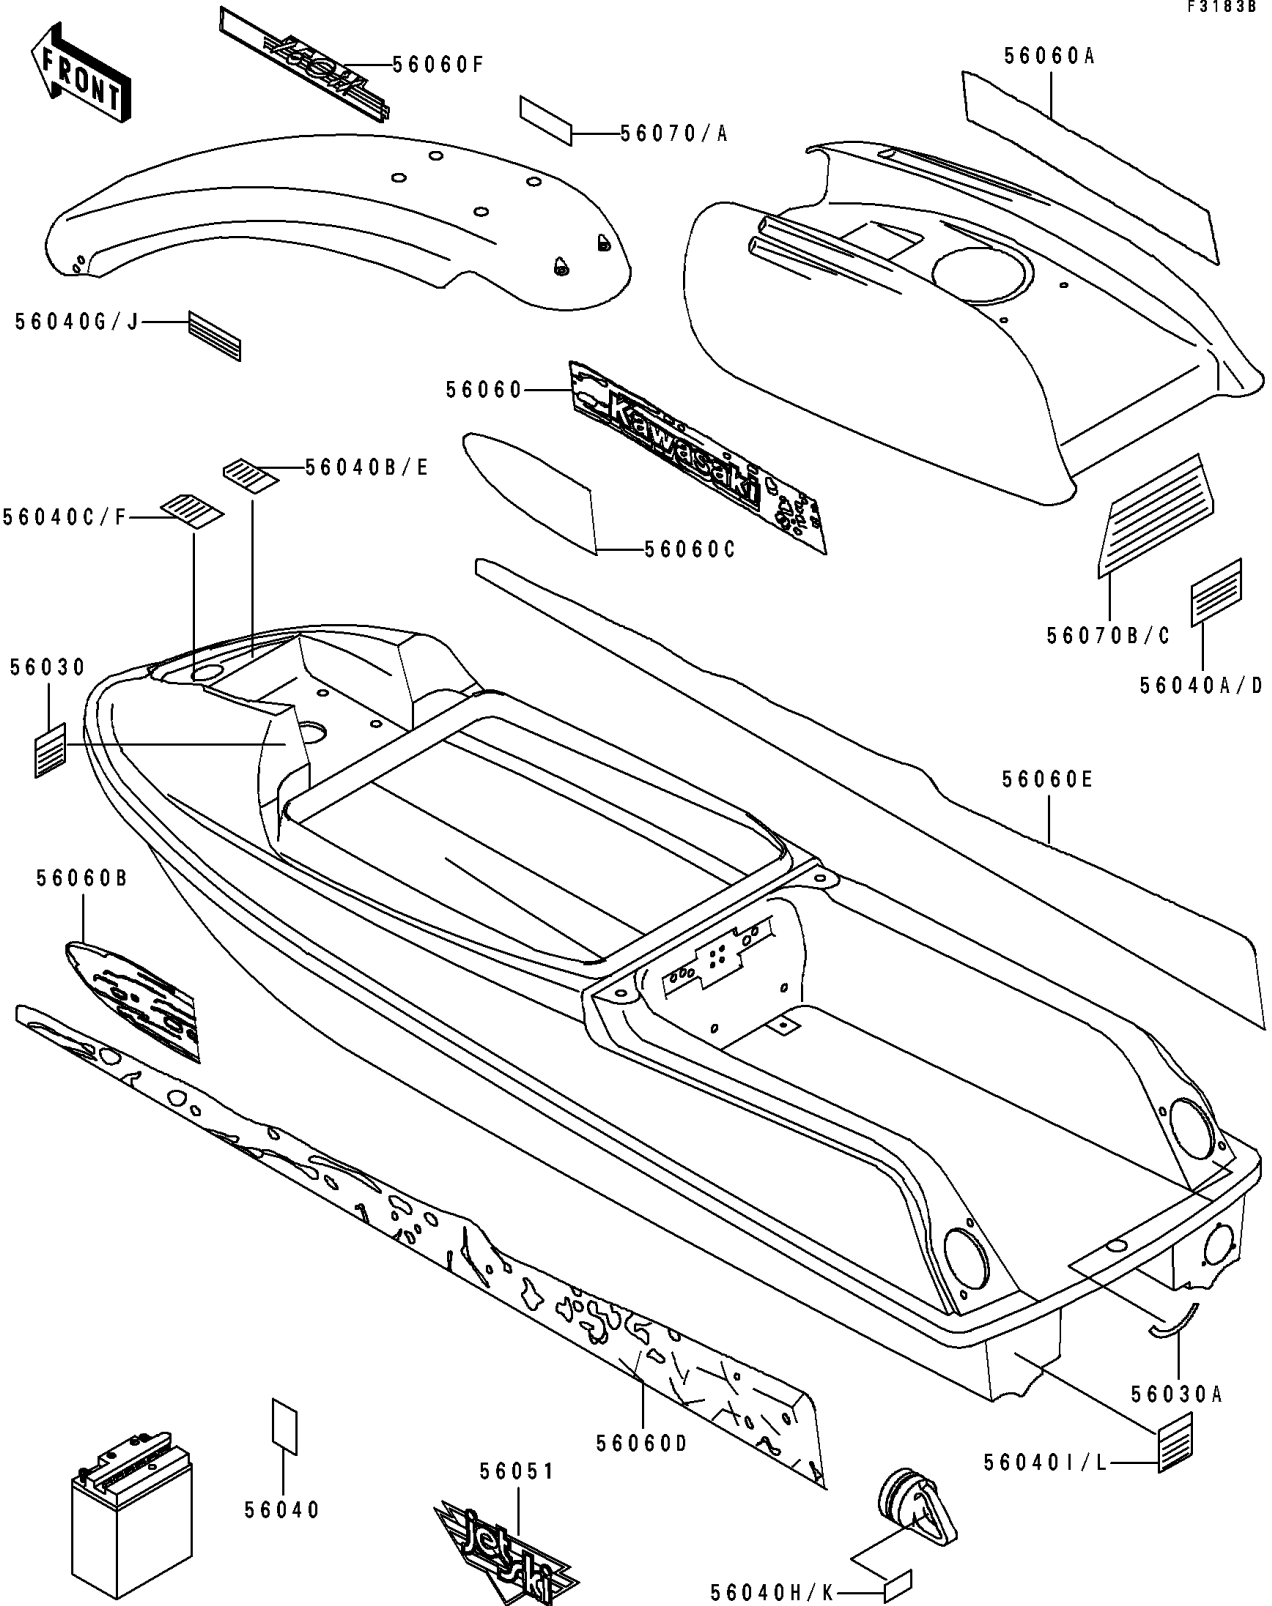

# 1995 750 SX PARTS DIAGRAM

Labels(JS750-A3/A4)

F3183B

# 1995 750 SX PARTS LIST

Labels(JS750-A3/A4)

ITEM NAME	PART NUMBER	QUANTITY
LABEL,OIL RECOMMENDED(FRENCH) (Ref # 56030)	56030-3765	1
LABEL,FIRE EXTINGUISHER (Ref # 56030A)	56030-3789	1
LABEL,BATTERY CAUTION(FRENCH) (Ref # 56040)	56040-1106	1
LABEL-WARNING,CAUTION SAFETY (Ref # 56040A)	56040-3933	1
LABEL-WARNING,FUEL SUPPLY (Ref # 56040B)	56040-3934	1
LABEL-WARNING,OIL CAUTION (Ref # 56040C)	56040-3935	1
LABEL-WARNING,CAUTION SAFETY (Ref # 56040D)	56040-3940	1
LABEL,FUEL SUPPLY(FRENCH) (Ref # 56040E)	56040-3941	1
LABEL-WARNING,OIL CAUTION (Ref # 56040F)	56040-3942	1
LABEL-WARNING,CAUTION SAFETY (Ref # 56040G)	56040-3944	1
LABEL-WARNING,CAUTION SAFETY (Ref # 56040H)	56040-3945	2
LABEL-WARNING,NOZZLE (Ref # 56040I)	56040-3946	1
LABEL-WARNING,CAUTION SAFETY (Ref # 56040J)	56040-3952	1
LABEL-WARNING,CAUTION SAFETY (Ref # 56040K)	56040-3953	2
LABEL,NOZZLE CHECK(FRENCH) (Ref # 56040L)	56040-3954	1
MARK,DECK,JET SKI (Ref # 56051)	56051-1029	2
PATTERN,ENGINE HOOD,LH (Ref # 56060)	56060-1713	1
PATTERN,ENGINE HOOD,RH (Ref # 56060A)	56060-1714	1
PATTERN,DECK,UPP,LH (Ref # 56060B)	56060-1715	1
PATTERN,DECK,UPP,RH (Ref # 56060C)	56060-1716	1
PATTERN,DECK,LWR,LH (Ref # 56060D)	56060-1717	1
PATTERN,DECK,LWR,RH (Ref # 56060E)	56060-1718	1
PATTERN,HANDLE POLE (Ref # 56060F)	56060-1719	1
LABEL-WARNING,CAUTION SAFETY (Ref # 56070)	56070-3723	1
LABEL,CAUTION SAFETY(FRENCH) (Ref # 56070A)	56070-3725	1
LABEL-WARNING,IMPORTANT SAFETY (Ref # 56070B)	56070-3740	1
LABEL,IMPORTANT SAFETY(FRENCH) (Ref # 56070C)	56070-3742	1