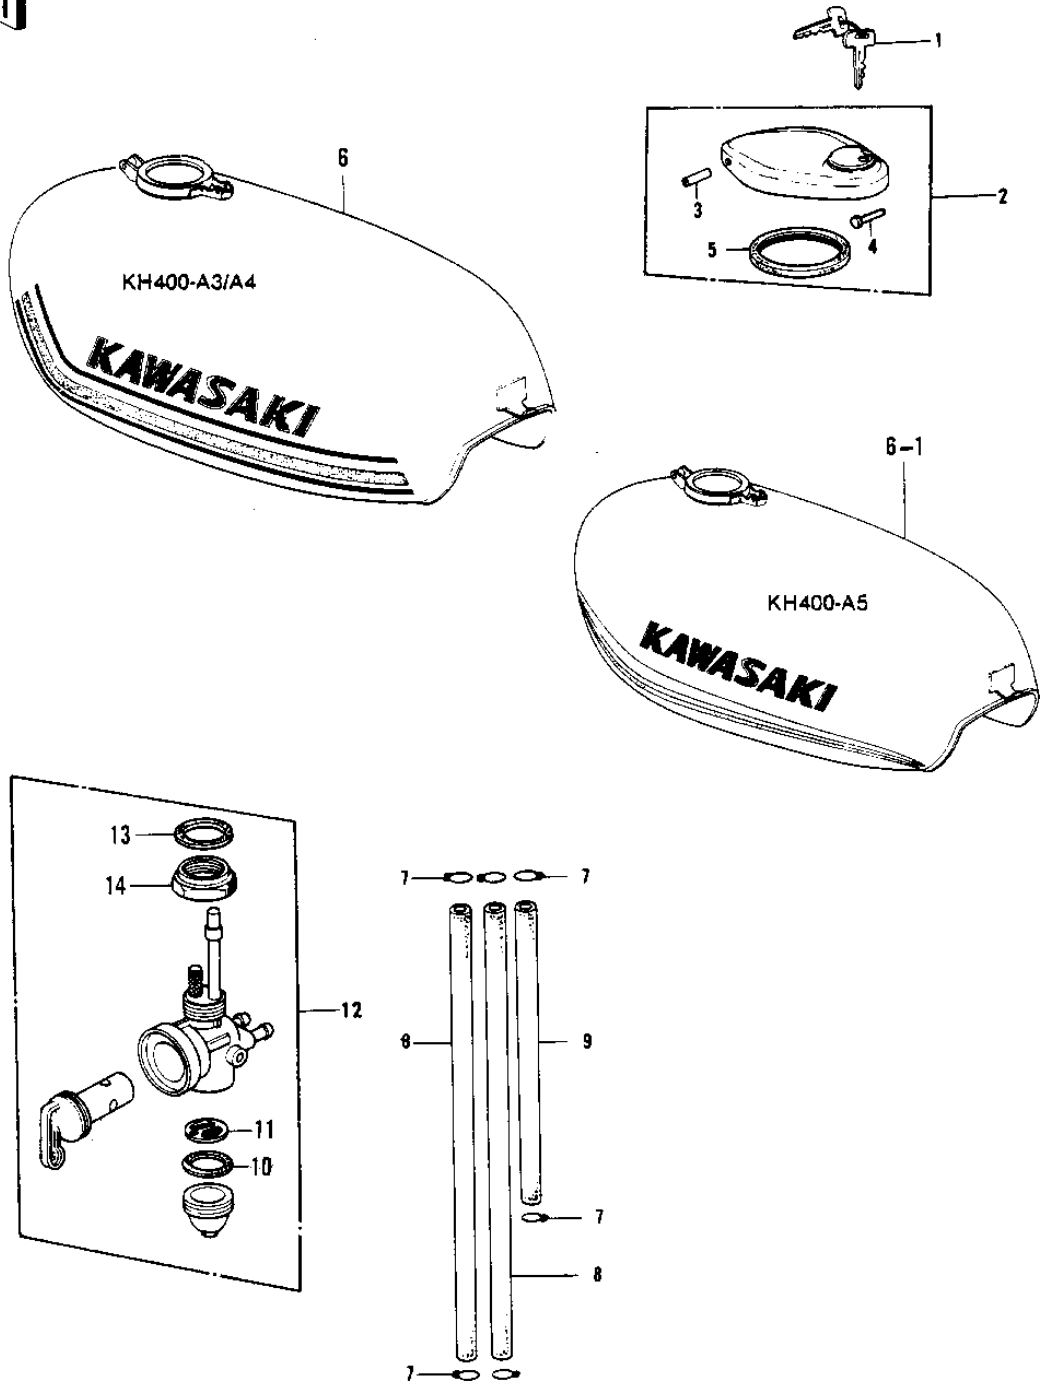

1975 Mach II PARTS DIAGRAM

FUEL TANK

1975 Mach II PARTS LIST

FUEL TANK

ITEM NAME	PART NUMBER	QUANTITY
KEY SET,#901 (Ref # 1)	27008-055-01	
KEY SET,#910 (Ref # 1)	27008-055-10	
CAP,FUEL TANK (Ref # 2)	51048-012	
PIN,CAP HINGE (Ref # 3)	92043-127	
PIN,HOOK (Ref # 4)	92043-126	
GASKET-FUEL TANK CAP (Ref # 5)	51059-008	
TANK-FUEL,D.GREEN (Ref # 6)	51001-110-3V	
TANK-FUEL,ORANGE (Ref # 6)	51001-110-3W	
TANK-FUEL,C.E.GREEN (Ref # 6)	51001-110-4U	
TANK-FUEL,C.L.GREEN (Ref # 6-1)	51001-110-3X	
TANK,FUEL,C.P.RED (Ref # 6-1)	51001-110-A5	
CLAMP FUEL PIPE (Ref # 7)	92037-010	
PIPE-FUEL (Ref # 8)	92059-073	
TUBE (Ref # 9)	92059-074	
GASKET FUEL COCK CUP (Ref # 10)	51037-010	
STRAINER FUEL (Ref # 11)	51038-007	
COCK ASSY,FUEL (Ref # 12)	51023-039	
GASKET-FUEL COCK JNT. (Ref # 13)	92065-081	
FUEL COCK JOINT NUT (Ref # 14)	51035-009	