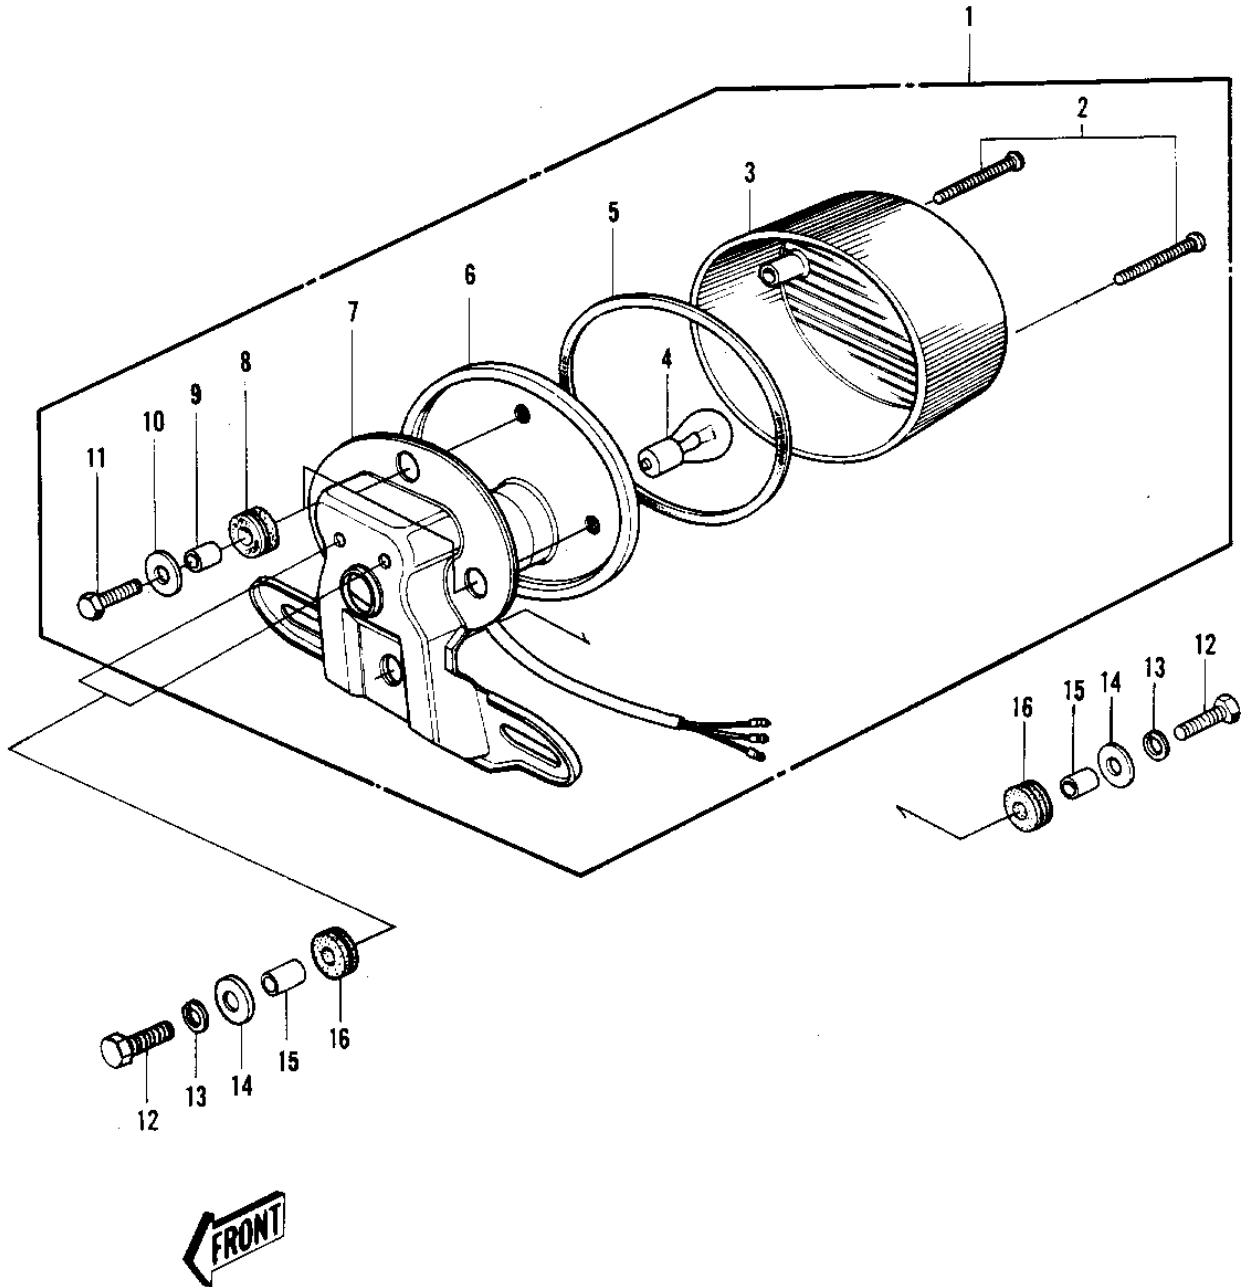

1977 KH400-A4 PARTS DIAGRAM

TAILLIGHT

1977 KH400-A4 PARTS LIST

TAILLIGHT

ITEM NAME	PART NUMBER	QUANTITY
LAMP ASSY-TAIL,BLACK (Ref # 1)	23024-026-21	
SCREW-PAN HEAD,4X35 (Ref # 2)	220E0435A	
LENS-TAIL LAMP (Ref # 3)	23026-023	
BULB,12V 23/8W (Ref # 4)	92069-060	
GASKET-TAIL LAMP LENS (Ref # 5)	23028-018	
CASE,TAIL LAMP (Ref # 6)	23027-030	
BKT-LICENSE PLT,BLACK (Ref # 7)	23036-022-21	
DAMPER RUBBER (Ref # 8)	92075-076	
COLLAR,6.8X10X8.5 (Ref # 9)	92027-129	
WASHER 6.5X20X1.6T (Ref # 10)	92022-125	
BOLT 6X22 (Ref # 11)	112B0622	
BOLT 6X22 (Ref # 12)	112B0622	
WASHER SPRING 6MM (Ref # 13)	461F0600	
WASHER 6.5X20X1.6T (Ref # 14)	92022-125	
COLLAR 6.8X10X10.5 (Ref # 15)	92027-120	
DAMPER RUBBER (Ref # 16)	92075-112	