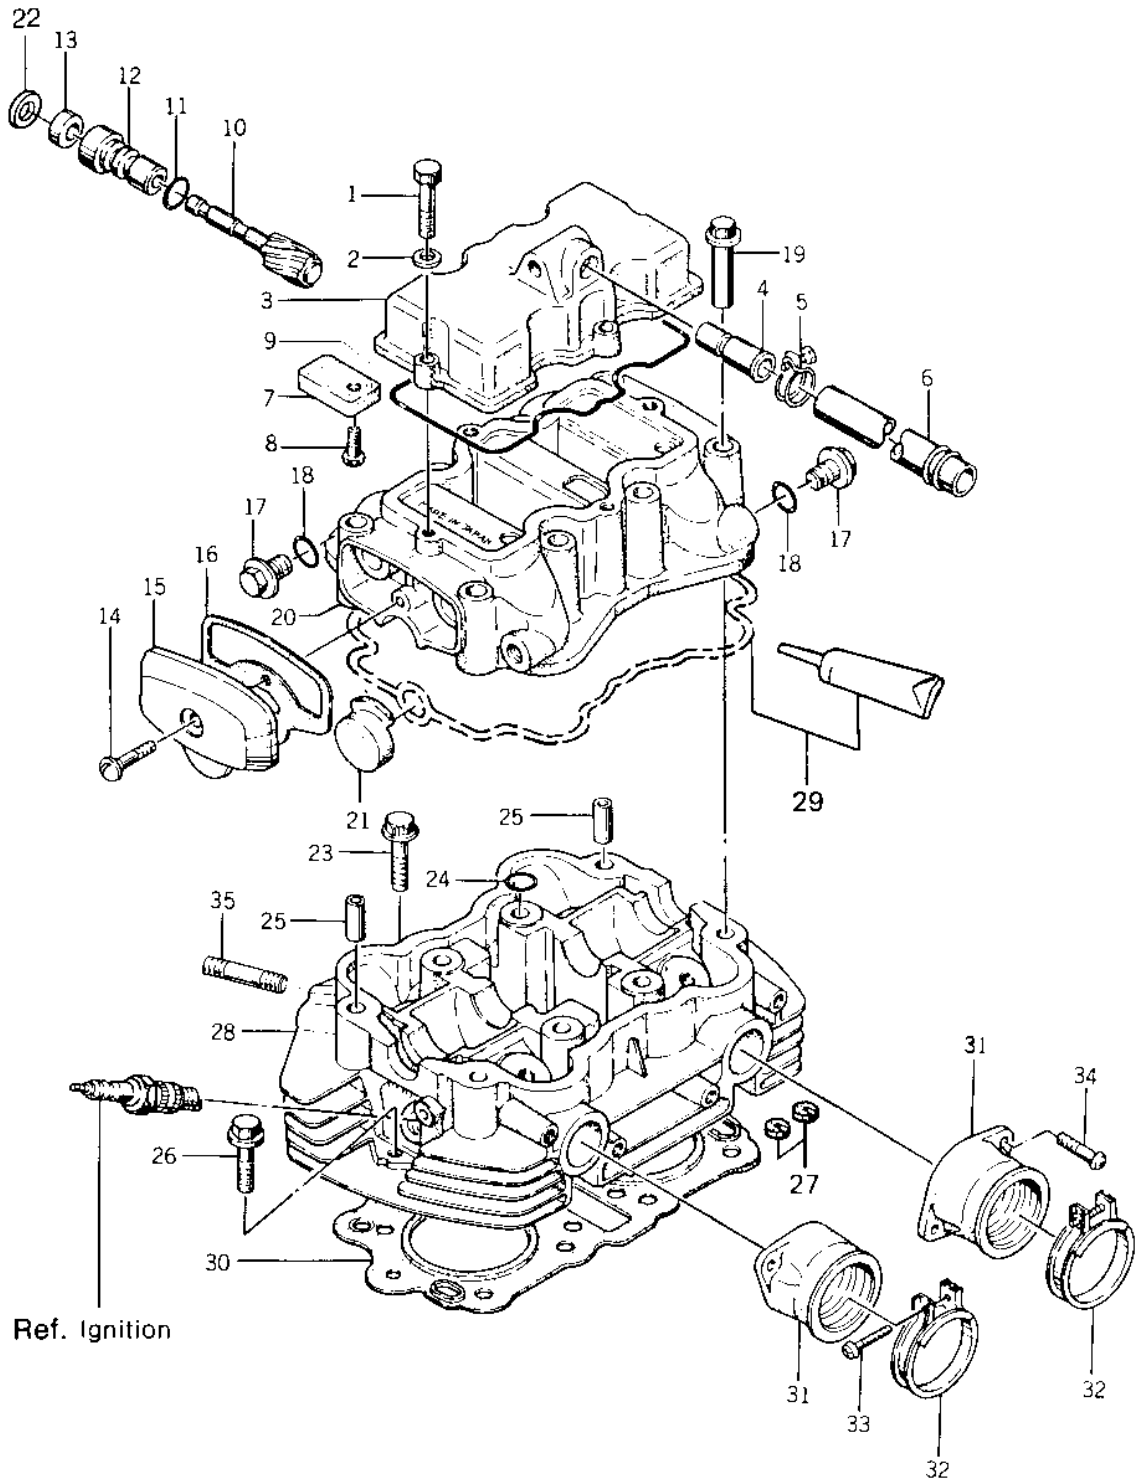

1977 KZ400-A1 PARTS DIAGRAM

CYLINDER HEAD/COVERS

1977 KZ400-A1 PARTS LIST

CYLINDER HEAD/COVERS

ITEM NAME	PART NUMBER	QUANTITY
BOLT HEX HEAD 8X28 (Ref # 1)	114G0828	4
WASHER PLAIN 8MM (Ref # 2)	410B0800	4
COVER,BREATHER (Ref # 3)	14070-005	1
BREATHER JOINT (Ref # 4)	14067-006	1
BREATHER JOINT (Ref # 4)	14067-006	1
CLAMP,BREATHER HOSE (Ref # 5)	92037-123	2
CLAMP,BREATHER HOSE (Ref # 5)	92037-192	2
HOSE,BREATHER (Ref # 6)	92059-125	1
PLATE,BREATHER (Ref # 7)	14068-006	1
"O" RING,BRETHER COV (Ref # 9)	92055-064	1
GEAR,TACHOMETER (Ref # 10)	13223-009	1
RING-O,10MM (Ref # 11)	92055-1149	1
GUIDE,TACHOMETER GEAR (Ref # 12)	92087-011	1
OIL SEAL (Ref # 13)	92050-075	1
SCREW OVL CNTSK 6X25 (Ref # 14)	222E0625	2
CAP,CYL HEAD COVER (Ref # 15)	11027-003	1
GASKET,CYL HEAD COVER (Ref # 16)	11023-007	2
PLUG (Ref # 17)	92066-066	4
RING-O (Ref # 18)	92055-1146	4
NUT,CYLINDER HEAD (Ref # 19)	92015-071	8
COVER,CYLINDER HEAD (Ref # 20)	11022-013-2H	1
COVER,CYLINDER HEAD (Ref # 20)	11022-013-2H	1
CAP,CLY HEAD COVER (Ref # 21)	92073-035	2
GASKET,TACHO GEAR (Ref # 22)	92065-104	1
BOLT, HEX HEAD, 6X34 (Ref # 23)	92003-159	2
"O" RING,HD COV BOLT (Ref # 24)	92055-067	4
PIN,DOWEL,12MM (Ref # 25)	92042-031	2
BOLT, HEX HEAD, 8X34 (Ref # 26)	92003-153	2
DAMPER RUBBER,CYL HD (Ref # 27)	92075-255	8

1977 KZ400-A1 PARTS LIST

CYLINDER HEAD/COVERS

ITEM NAME	PART NUMBER	QUANTITY
CYLINDER HEAD,BARREL (Ref # 28)	11002-018-2H	1
CLEAR SILICONE (Ref # 29)	K61079-007	AR
GASKET,CYLINDER HEAD (Ref # 30)	11004-1003	1
DUCT,ENGINE INTAKE (Ref # 31)	16065-037	2
DUCT,ENGINE INTAKE (Ref # 31)	16065-048	2
CLAMP,57MM,BLACK (Ref # 32)	92037-1452	2
CLAMP,CARBURETOR (Ref # 32)	92037-1021	2
SCREW-PAN-CROS (Ref # 33)	220B0535	2
SCREW-PAN-CROS,5X25 (Ref # 33)	220B0525	2
SCREW PAN HEAD 6X18 (Ref # 34)	220B0618	4
STUD,6X46 (Ref # 35)	92004-049	4