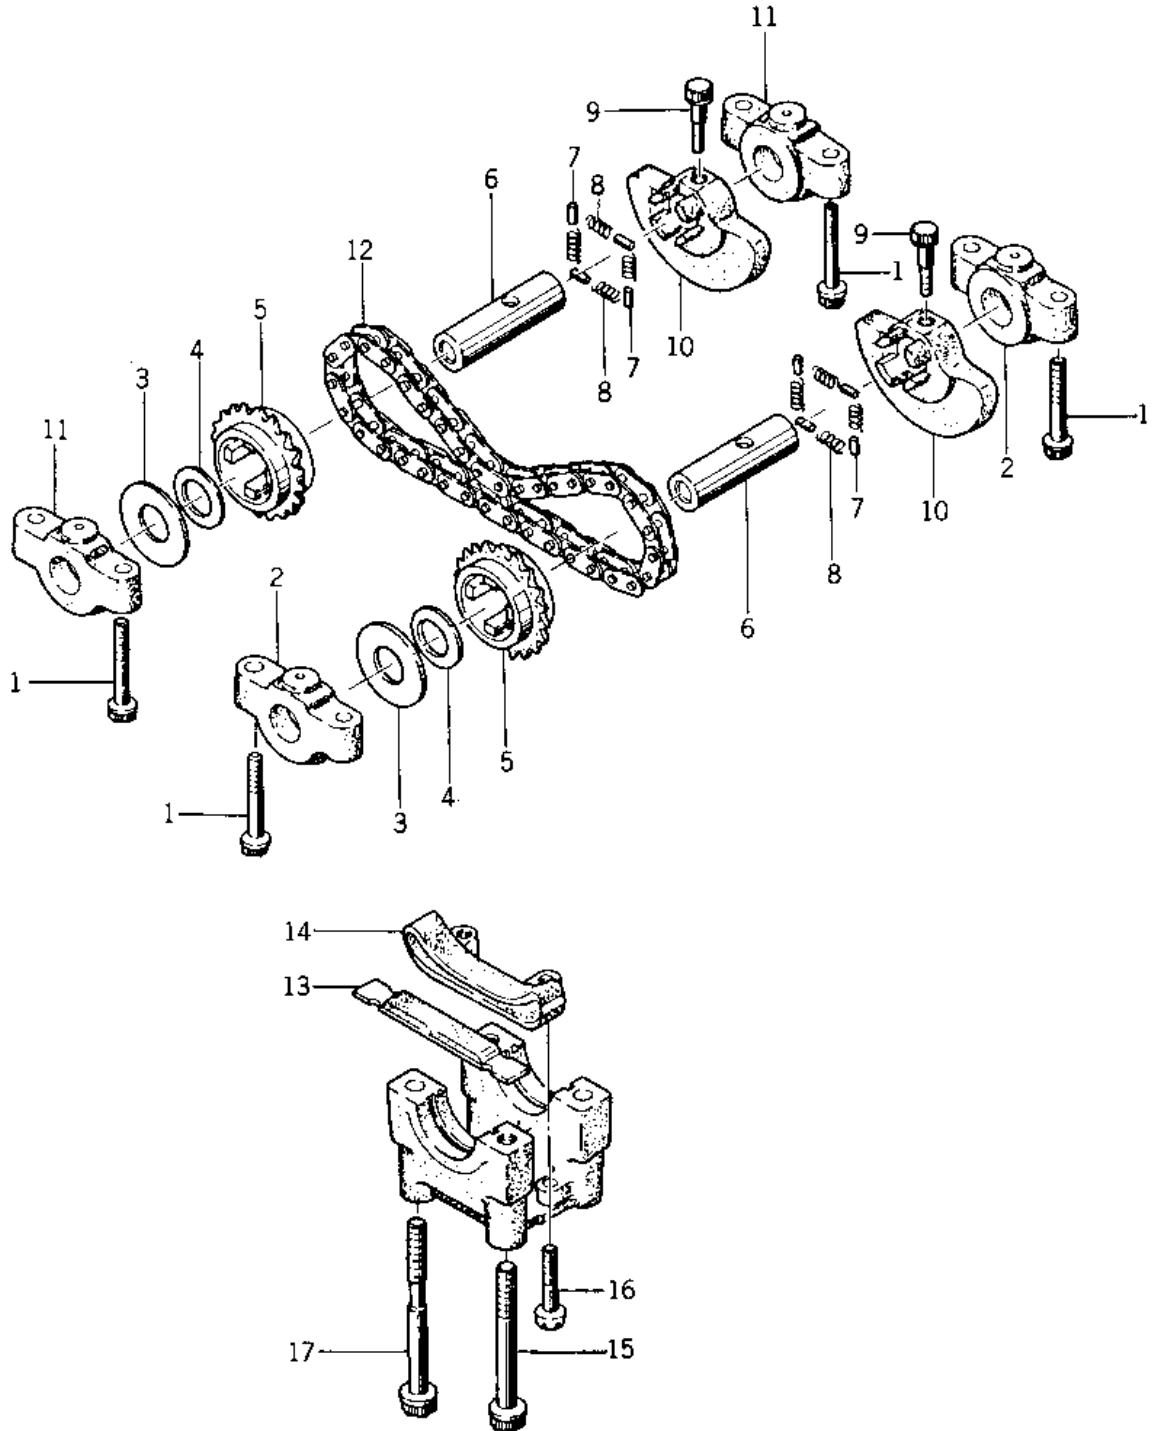

1978 KZ400-A2 PARTS DIAGRAM

BALANCER

1978 KZ400-A2 PARTS LIST

BALANCER

ITEM NAME	PART NUMBER	QUANTITY
BOLT,HEX HEAD,6X45 (Ref # 1)	92003-092	
BOLT,6X43 (Ref # 1)	92002-1881	
BRACKET B ,BALANCER (Ref # 2)	14081-008	
BRACKET B ,BALANCER (Ref # 2)	14081-008	
WASHER,BALANCER (Ref # 3)	92026-104	
WASHER,BALANCER (Ref # 4)	92026-131	
WASHER,BALANCER (Ref # 4)	92026-131	
SPROCKET,BALANCER (Ref # 5)	12046-005	
SHAFT,BALANCER (Ref # 6)	12052-006	
PIN DOWEL 4X8 (Ref # 7)	610A0408	
SPRING,BALANCER (Ref # 8)	92081-135	
BOLT,6X32 (Ref # 9)	92003-229	
BOLT,6X32 (Ref # 9)	92003-229	
BALANCER (Ref # 10)	13041-004	
BRACKET A ,BALANCER (Ref # 11)	14081-007	
BRACKET A ,BALANCER (Ref # 11)	14081-007	
CHAIN BALANCER (Ref # 12)	21070-006	
SLIPPER (Ref # 13)	12053-004	
GUIDE-CHAIN,BALANCER (Ref # 14)	12053-1051	
BOLT,HEX HEAD,8X81 (Ref # 15)	92003-108	
SCREW PAN HEAD 6X30 (Ref # 16)	220B0630	
BOLT (Ref # 17)	92001-1480	