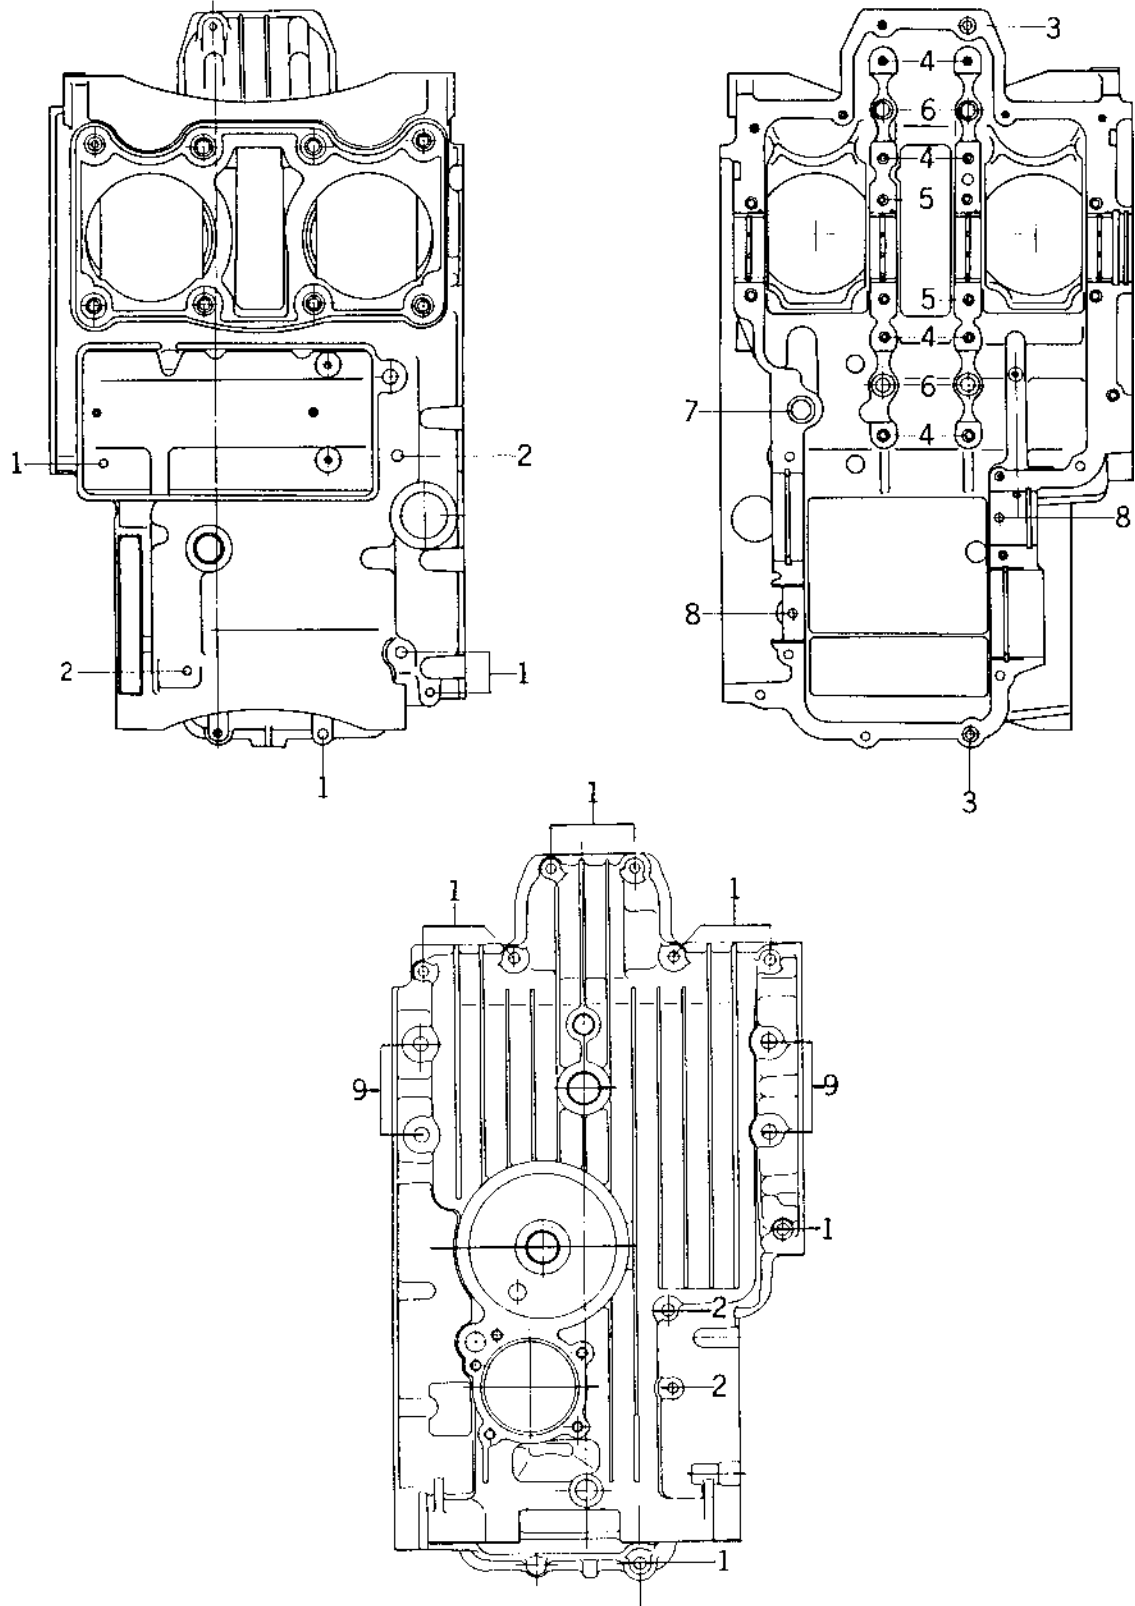

1977 KZ400-A1 PARTS DIAGRAM

CRANKCASE BOLT & STUD PATTERN

1977 KZ400-A1 PARTS LIST

CRANKCASE BOLT & STUD PATTERN

ITEM NAME	PART NUMBER	QUANTITY
BOLT,HEX HEAD,6X54 (Ref # 1)	92003-110	12
BOLT-FLANGED,6X95 (Ref # 2)	130G0695	4
.PIN,DOWEL,10X8.2X14 (Ref # 3)	92043-1037	2
PIN,DOWEL,10X8.2X14 (Ref # 3)	92043-1037	2
.PIN-DOWEL (Ref # 4)	92042-007	8
.PIN,DOWEL,10X8.2X14 (Ref # 5)	92043-1037	2
"O" RING (Ref # 6)	92055-074	4
"O" RING (Ref # 7)	92055-077	1
.PIN DOWEL 6MM (Ref # 8)	92042-016	2
BOLT-FLANGED,8X95 (Ref # 9)	130P0895	4