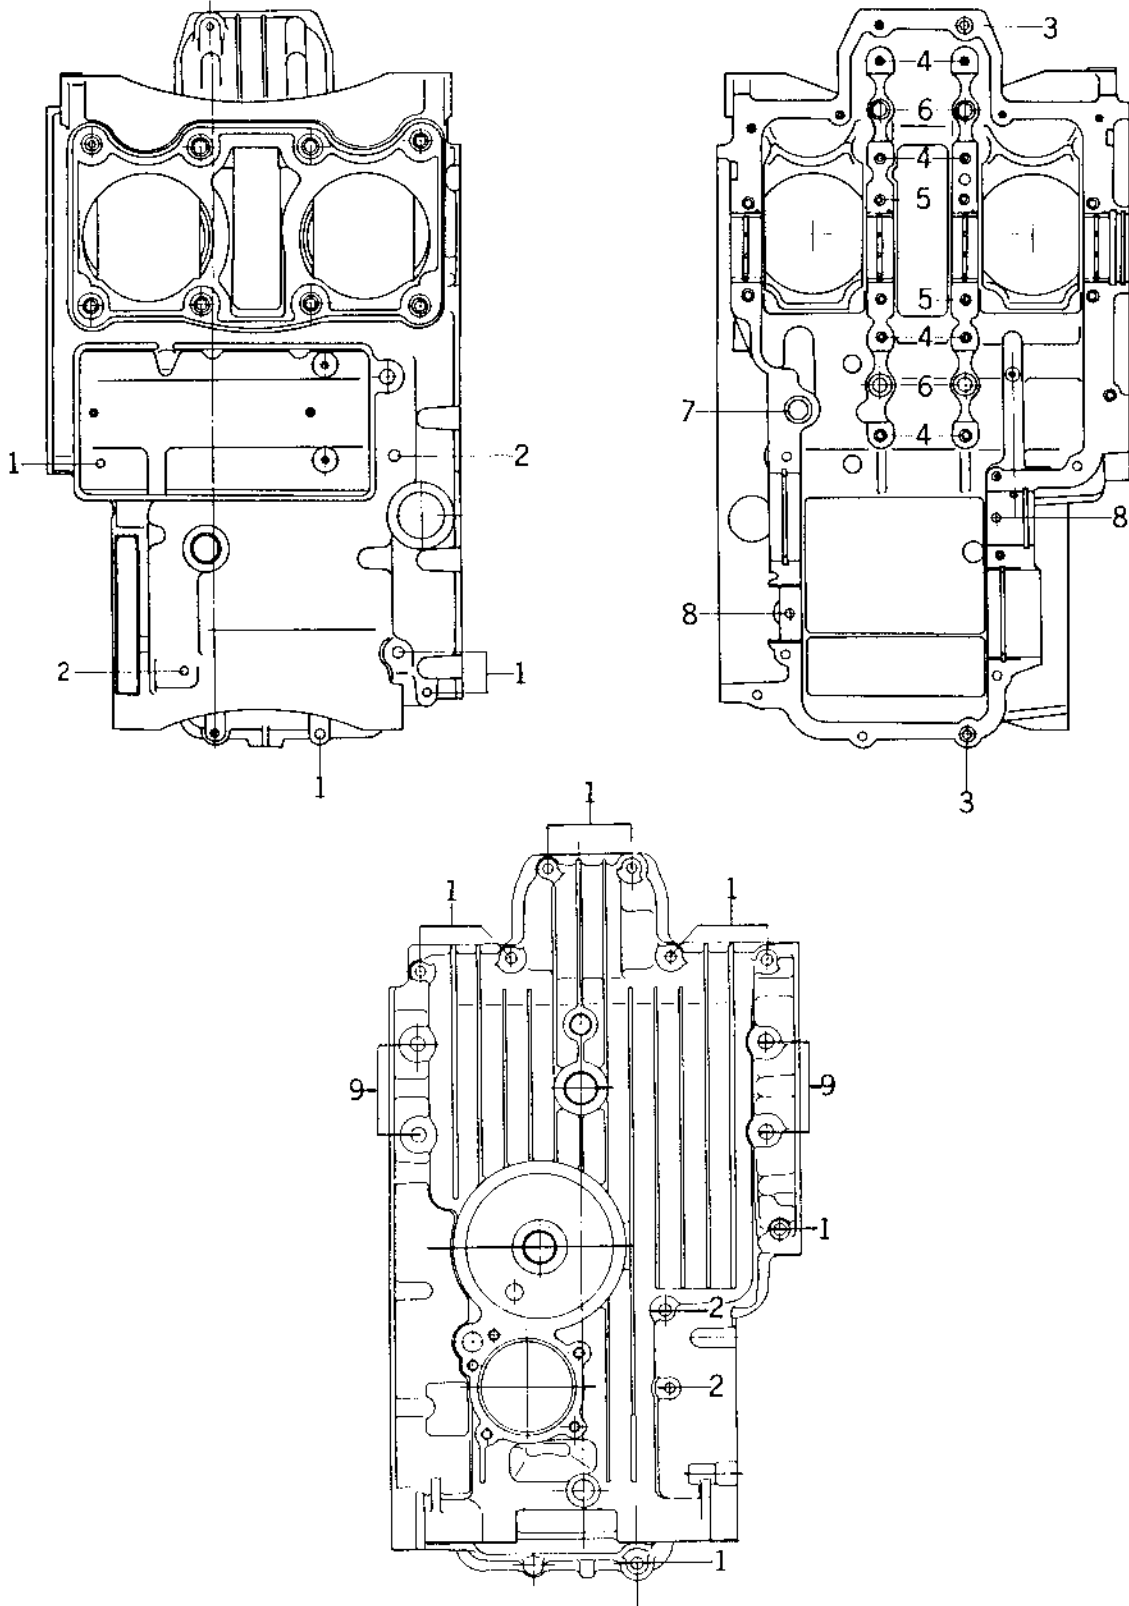

# 1978 KZ400-A2 PARTS DIAGRAM

## CRANKCASE BOLT & STUD PATTERN

## CRANKCASE BOLT & STUD PATTERN

ITEM NAME	PART NUMBER	QUANTITY
BOLT,HEX HEAD,6X54 (Ref # 1)	92003-110	
BOLT-FLANGED,6X95 (Ref # 2)	130G0695	
.PIN,DOWEL,10X8.2X14 (Ref # 3)	92043-1037	
PIN,DOWEL,10X8.2X14 (Ref # 3)	92043-1037	
.PIN-DOWEL (Ref # 4)	92042-007	
.PIN,DOWEL,10X8.2X14 (Ref # 5)	92043-1037	
"O" RING (Ref # 6)	92055-074	
"O" RING (Ref # 7)	92055-077	
.PIN DOWEL 6MM (Ref # 8)	92042-016	
BOLT-FLANGED,8X95 (Ref # 9)	130P0895	